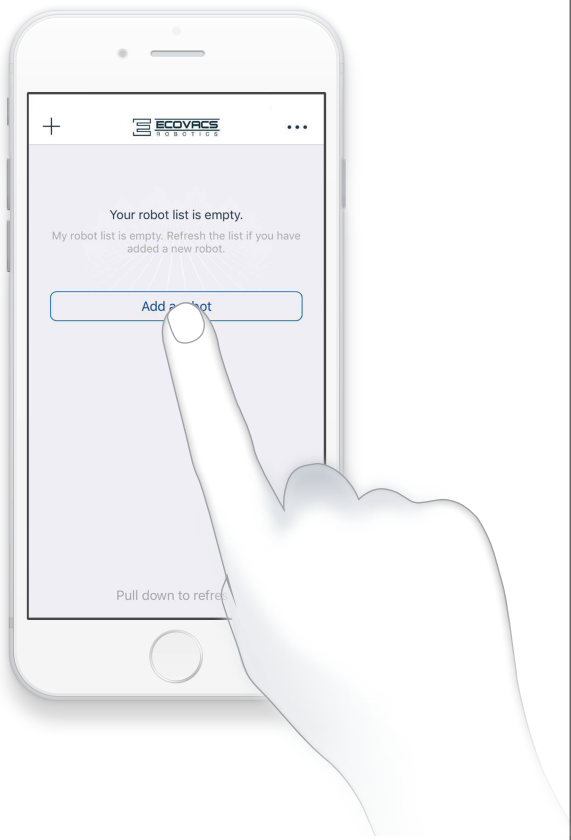

1

Q ECOVACS

✔ iOS 9.0 or later ✔ Android 4.0 or later

2

2.4GHz
Wi-Fi

Register

Log In

3

2.4GHz
Wi-Fi

4

2.4GHz
Wi-Fi

Live Smart. Enjoy Life.