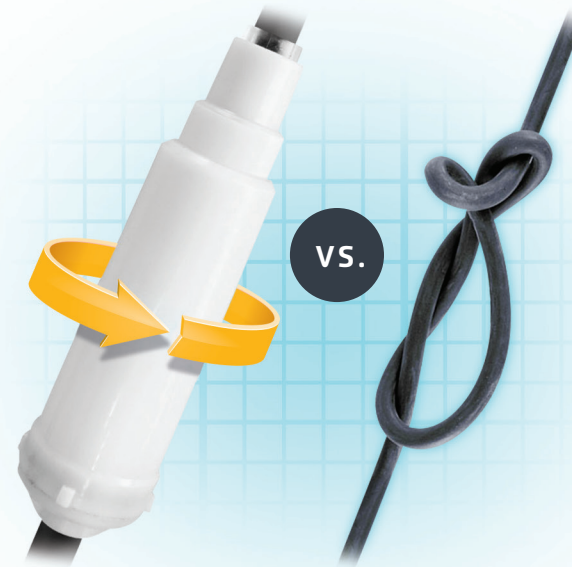

## MyDolphin App

Use Bluetooth to remote control your Dolphin with the **MyDolphin App**. You can also program weekly cleaning cycles.

 **Bluetooth**  
Available with  
S 300 and S 300i

## Cleans Walls and Waterlines

Durable tracks and dual scrubbing brushes create the friction needed to remove leaves, dirt and debris on the floor, walls and waterline - leaving your pool sparkling clean.

## No More Tangling

Tired of lots of hoses and cables? Dolphins are "plug and play" and include the patented Dolphin Swivel technology that gets rid of tangling and ensures complete pool coverage.