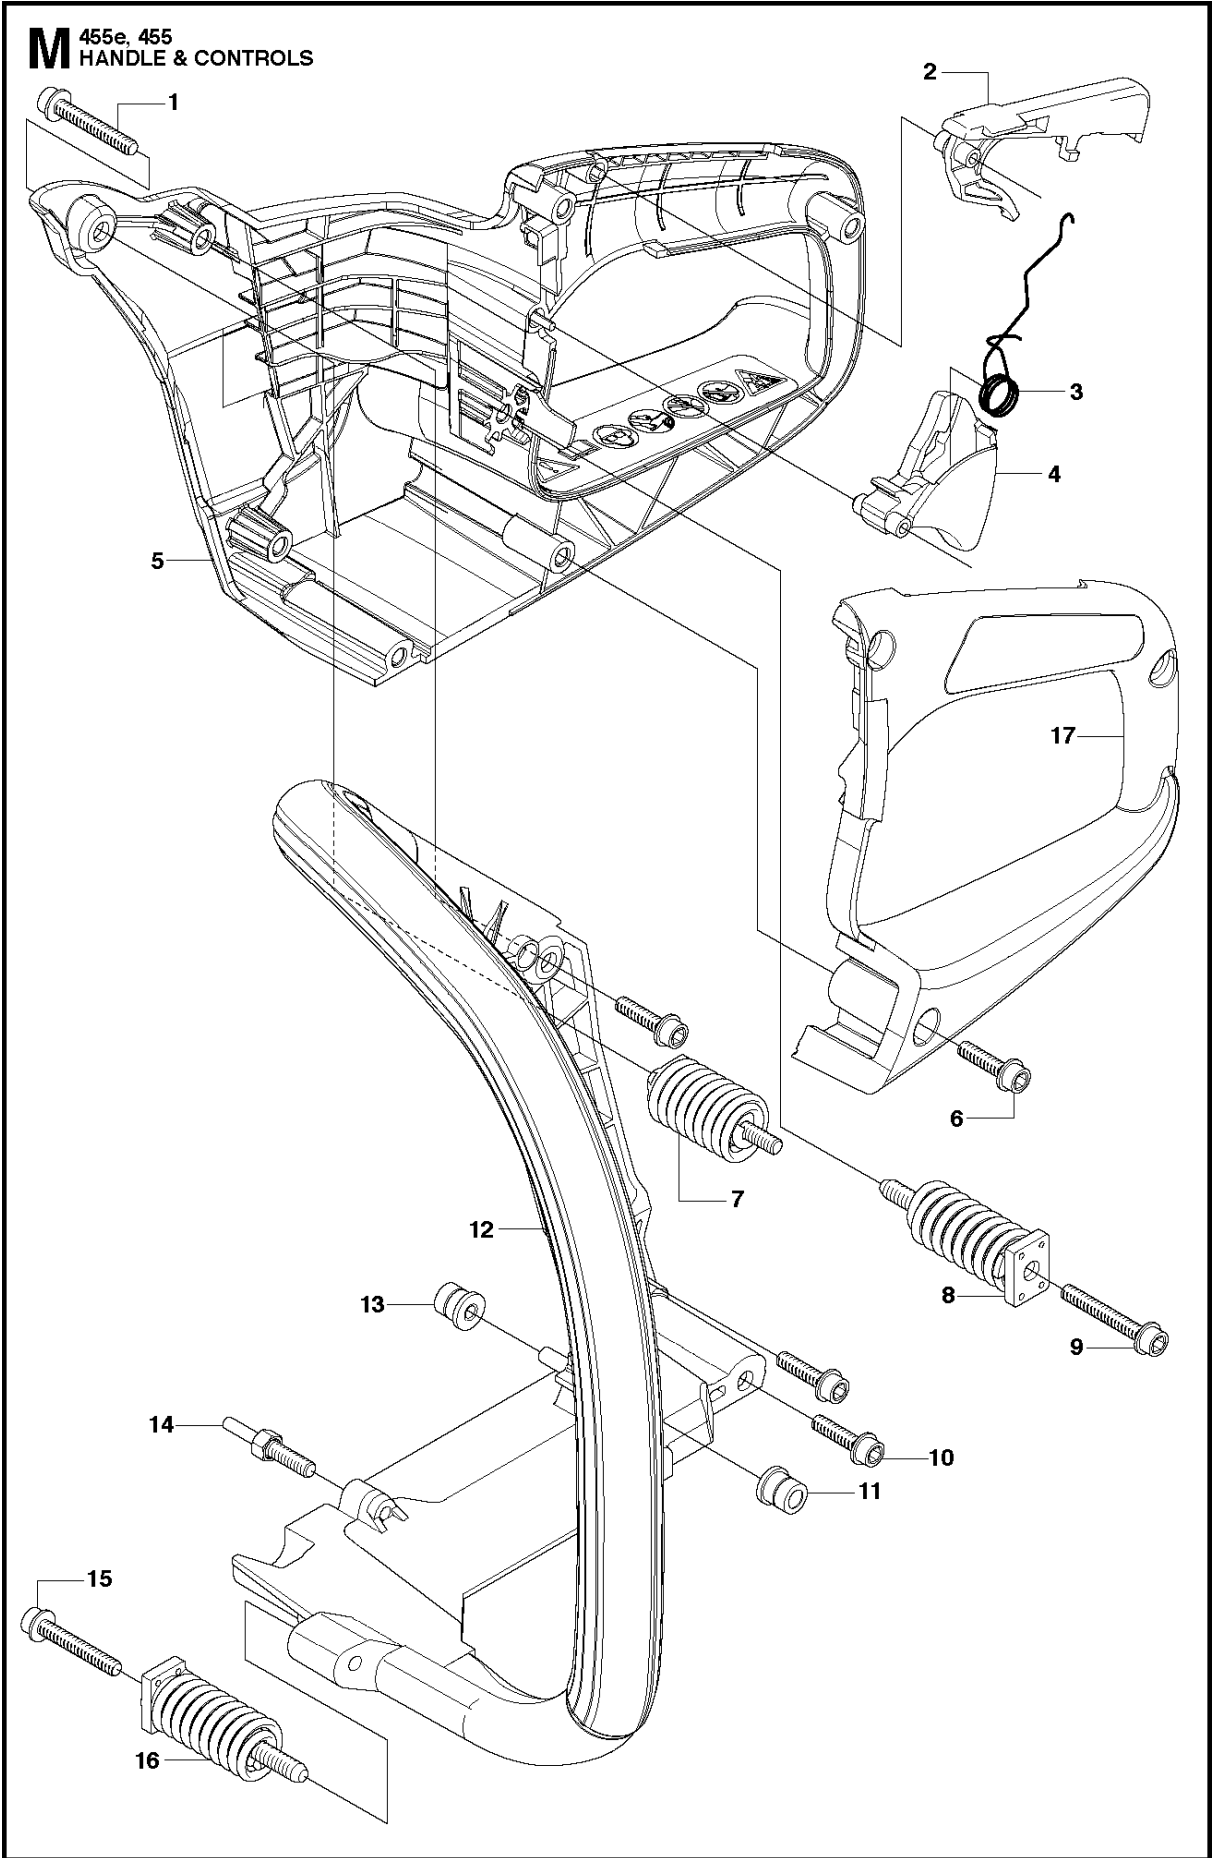

HANDLE & CONTROLS

455 E

Ref	Part No	Description	Remark	QTY KIT
1	503 21 88-76	SCREW IHSCT		1
2	502 44 02-01	THROTTLE LOCKOUT		1
3	503 99 86-01	RECOIL SPRING		1
4	537 26 05-03	THROTTLE TRIGGER		1
5	580 94 59-01	REAR HANDLE		1
6	503 21 02-70	SCREW IHSCT		3
7	537 30 46-01	ANTIVIBRATION ELEMENT		1
8	503 85 41-01	ANTIVIBRATION ELEMENT		1
9	503 21 88-76	SCREW IHSCT		1
10	503 21 02-70	SCREW IHSCT		3
11	503 86 92-01	LATERAL SUPPORT		1
12	537 23 05-02	FRONT HANDLE		1
13	503 86 92-01	LATERAL SUPPORT		3
14	537 24 29-01	SCREW		1
15	503 21 88-76	SCREW IHSCT		1
16	503 92 31-01	ANTIVIBRATION ELEMENT		1
17	537 23 07-04	HUB CAP		1