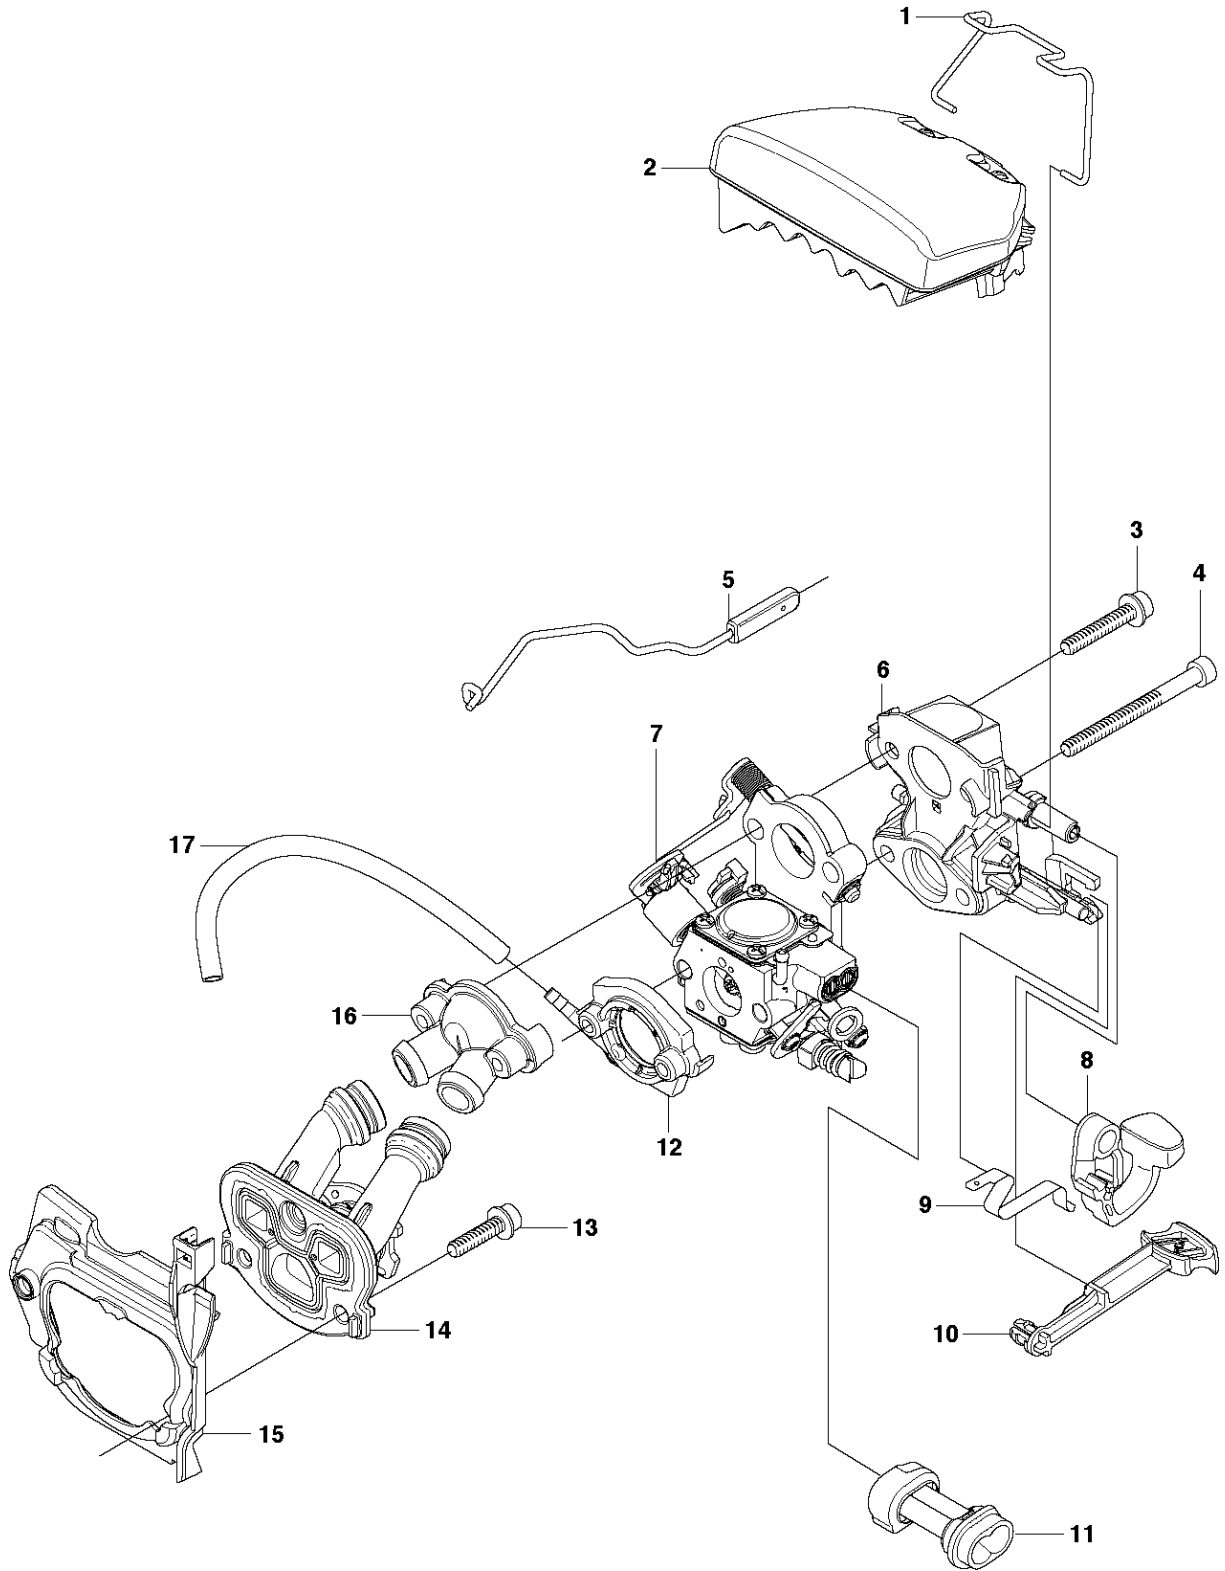

# SPARE PARTS LIST

CHAIN SAWS

455 E

**P** 455e, 455  
ACCESSORIES

ACCESSORIES

455 E

Ref	Part No	Description	Remark	QTY KIT
1	501 69 17-01	COMBINATION WRENCH		1

**G** 455e, 455  
CARBURETOR & AIR FILTER

## CLUTCH &amp; OIL PUMP

455 E

Ref	Part No	Description	Remark	QTY	KIT
1	537 11 05-03	CLUTCH ASSY		1	
2	537 35 91-01	CLUTCH SPRING		2	1
3	537 29 17-02	CLUTCH DRUM	".325""x7 SPUR"	1	
3	537 29 16-04	CLUTCH DRUM	"8""x7 SPUR"	1	
4	503 25 52-01	NEEDLE BEARING		1	3
5	537 25 26-01	PUMP PINION		1	
6	544 18 01-04	OIL PUMP ASSY		1	
7	503 89 16-01	SPRING		1	6
8	503 23 00-60	WASHER		1	6
9	537 06 93-02	PUMP PISTON		1	6
10	503 89 15-01	SPRING		1	6
11	721 11 64-30	GROOVED PIN		1	6
12	537 02 71-01	ADJUSTER		1	6
13	503 21 74-16	SCREW IHSCT		1	
14	537 26 15-01	OIL PRESSURE HOSE		1	
15	537 26 14-02	OIL HOSE		1	
16	510 04 43-01	OIL SCREEN		1	