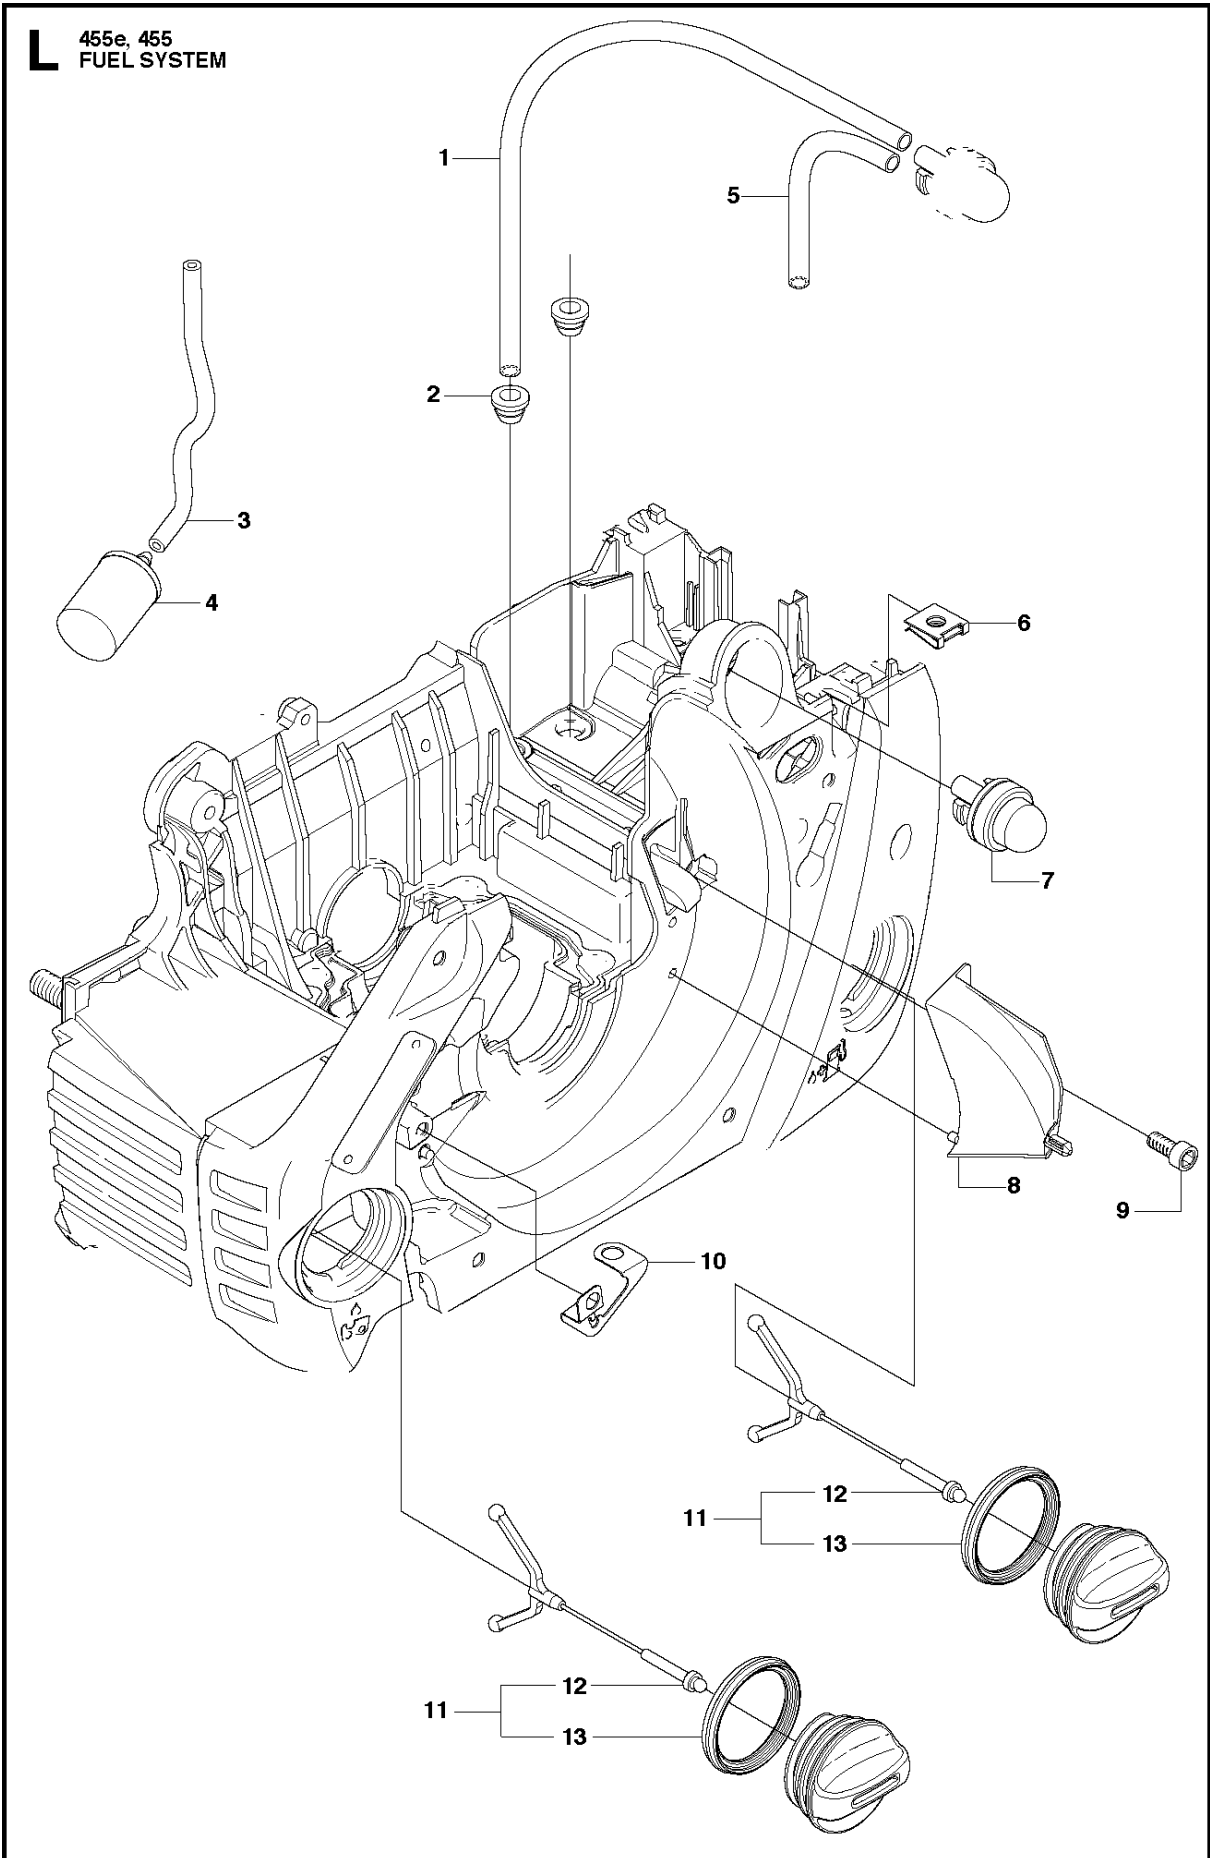

FUEL SYSTEM

455 E

Ref	Part No	Description	Remark	QTY KIT
1	537 04 24-08	FUEL HOSE		1
2	503 73 58-01	BUSHING		2
3	581 75 62-02	FUEL HOSE		1
4	503 44 32-01	FILTER		1
5	537 04 24-02	FUEL HOSE		1
6	503 22 69-02	NUT		3
7	503 93 66-01	PRIMER HOUSING		1
8	537 31 79-01	AIR NOZZLE		1
9	503 21 74-12	SCREW IHSCT		1
10	537 27 80-01	GROUND PLATE		1
11	537 21 52-02	TANK CAP ASSY		2
12	503 57 89-01	HOLDER		1
13	537 21 50-01	SEALING		1