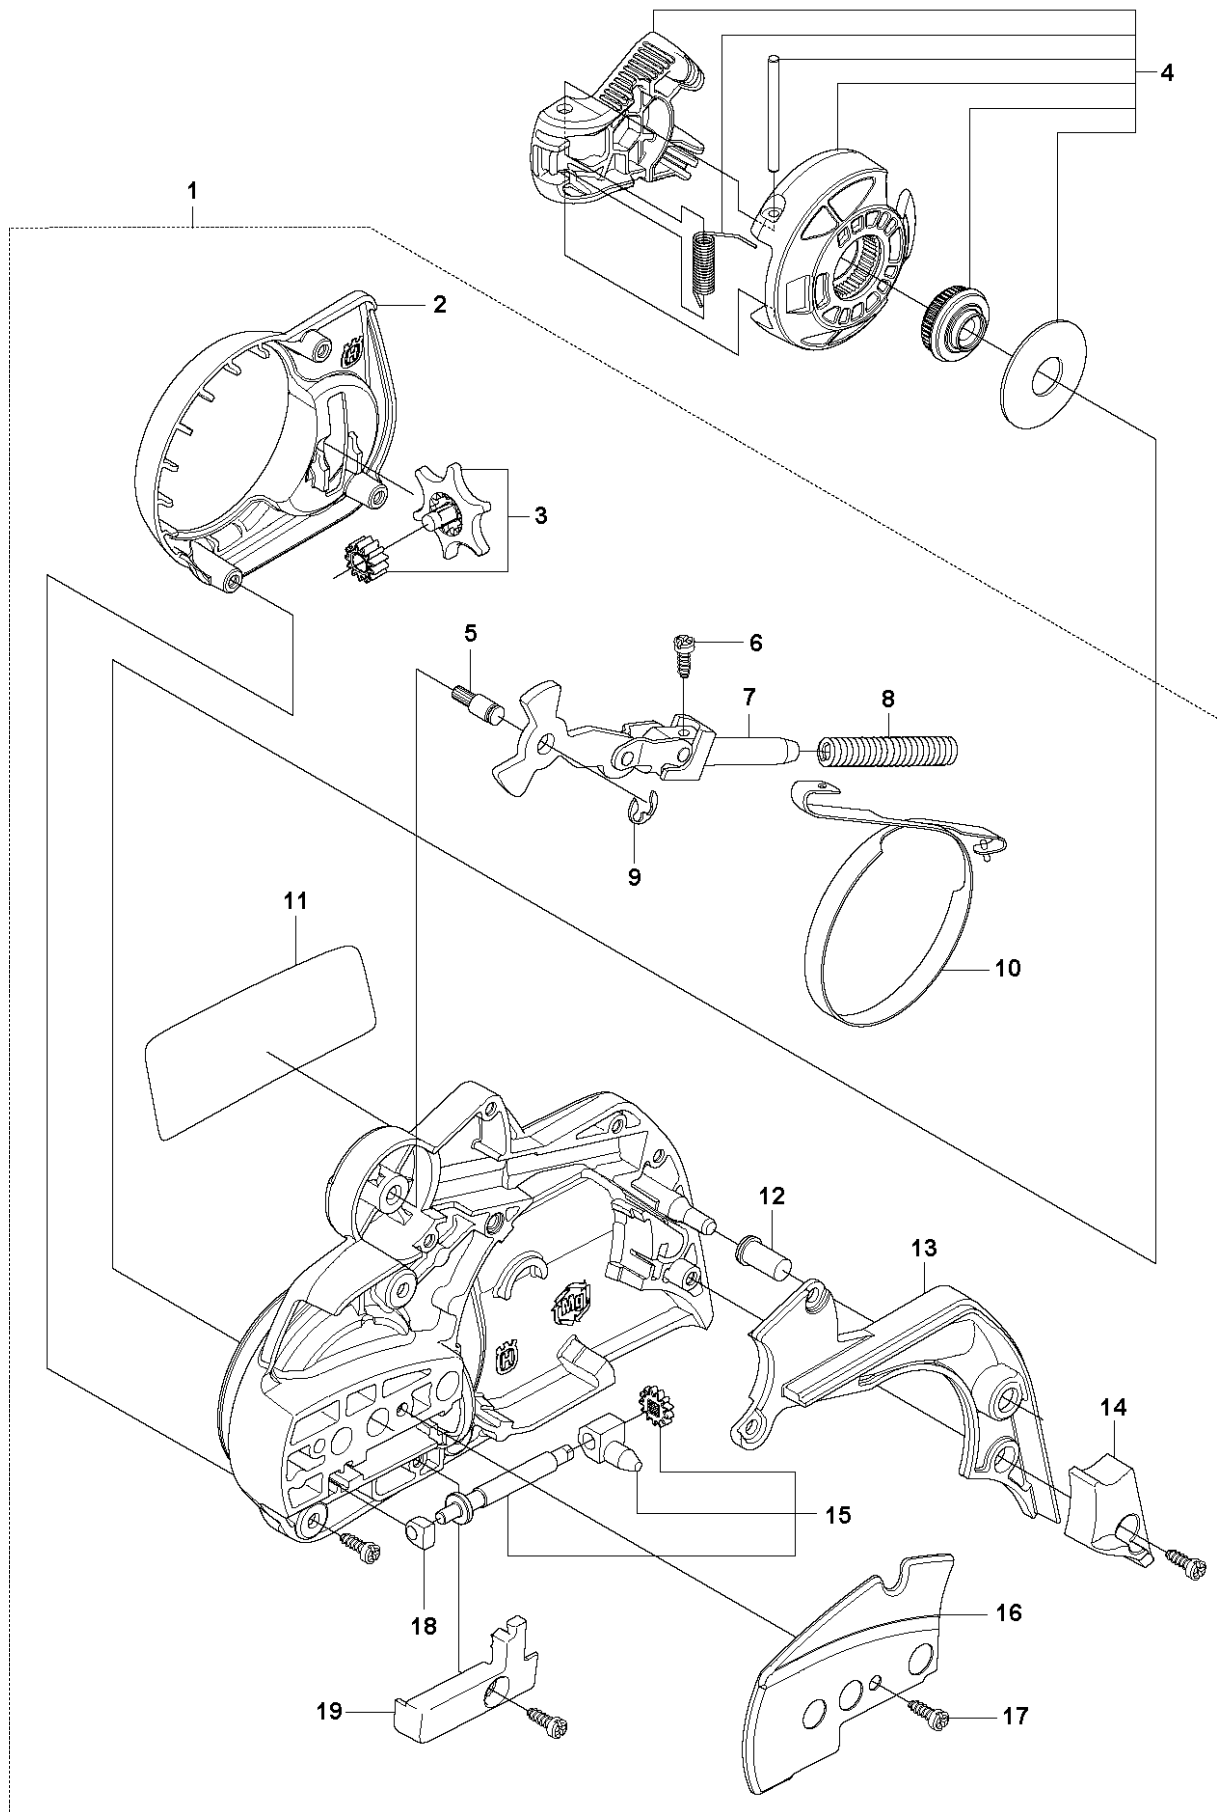

A1 ^{455e} CLUTCH COVER

CLUTCH COVER

455 E

Ref	Part No	Description	Remark	QTY	KIT
1	544 21 72-01	CLUTCH COVER ASSY		1	
2	537 39 26-01	HEAT PROTECTOR		1	1
3	537 34 72-01	CHAIN TENSIONER		1	1
4	537 34 78-01	KNOB		1	
5	503 89 29-01	PIN KNEE-JOINT		1	1
6	503 21 70-10	SCREW CCRPANT		1	1
7	503 89 08-02	KNEE JOINT ASSY		1	1
8	503 46 59-01	BRAKE SPRING		1	1
9	735 31 08-20	E-CLIP		1	1
10	537 04 30-01	BRAKE BAND ASSY		1	1
11	544 35 75-01	LABEL		1	1
12	503 85 52-01	GUIDE BUSHING		1	1
13	544 08 29-01	COVER LID		1	1
14	544 08 30-01	WEAR PROTECTION		1	1
15	537 39 29-01	SCREW		1	1
16	544 25 05-01	WEAR PLATE		1	1
17	503 21 70-10	SCREW CCRPANT		9	1
18	525 35 43-01	BEARING SLEEVE		1	1
19	504 54 28-01	COVER LID		1	1