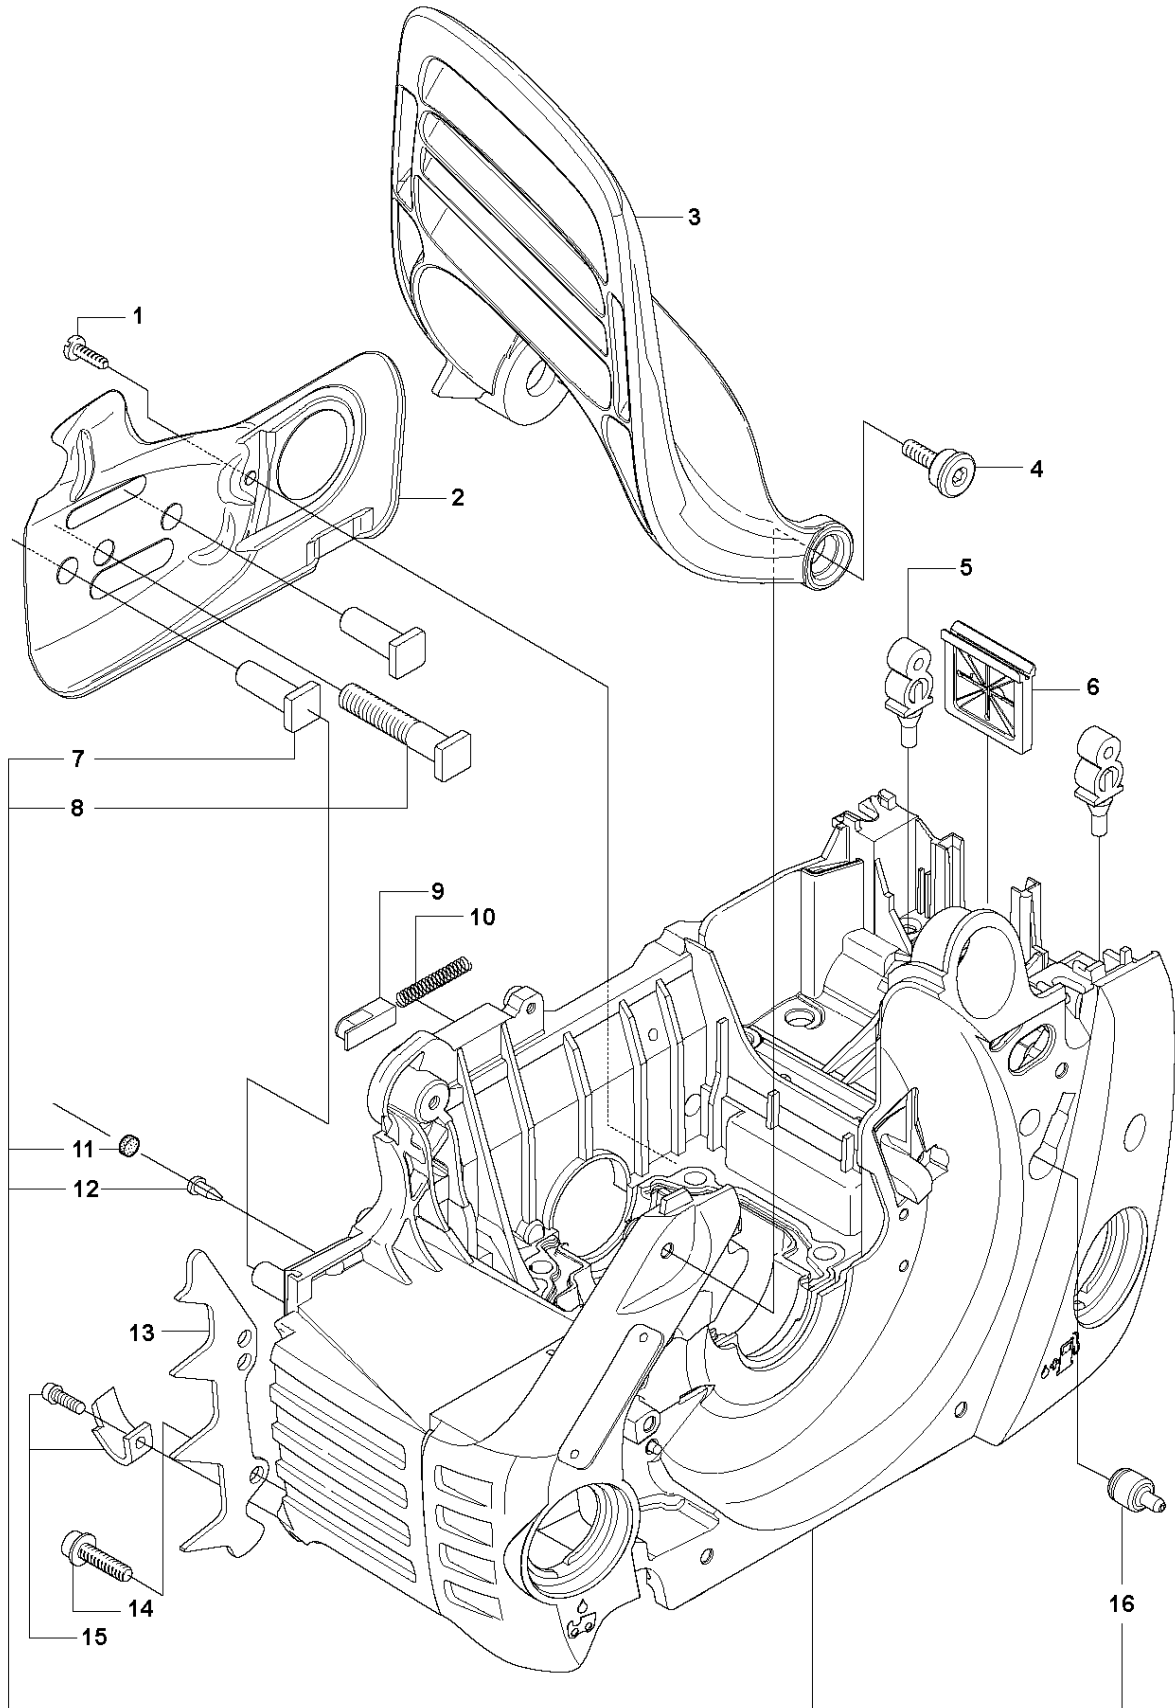

## CLUTCH &amp; OIL PUMP

455 E

Ref	Part No	Description	Remark	QTY	KIT
1	537 11 05-03	CLUTCH ASSY		1	
2	537 35 91-01	CLUTCH SPRING		2	1
3	537 29 17-02	CLUTCH DRUM	".325""x7 SPUR"	1	
3	537 29 16-04	CLUTCH DRUM	"8""x7 SPUR"	1	
4	503 25 52-01	NEEDLE BEARING		1	3
5	537 25 26-01	PUMP PINION		1	
6	544 18 01-04	OIL PUMP ASSY		1	
7	503 89 16-01	SPRING		1	6
8	503 23 00-60	WASHER		1	6
9	537 06 93-02	PUMP PISTON		1	6
10	503 89 15-01	SPRING		1	6
11	721 11 64-30	GROOVED PIN		1	6
12	537 02 71-01	ADJUSTER		1	6
13	503 21 74-16	SCREW IHSCT		1	
14	537 26 15-01	OIL PRESSURE HOSE		1	
15	537 26 14-02	OIL HOSE		1	
16	510 04 43-01	OIL SCREEN		1	

## CLUTCH COVER

455 E

Ref	Part No	Description	Remark	QTY	KIT
1	544 21 72-01	CLUTCH COVER ASSY		1	
2	537 39 26-01	HEAT PROTECTOR		1	1
3	537 34 72-01	CHAIN TENSIONER		1	1
4	537 34 78-01	KNOB		1	
5	503 89 29-01	PIN KNEE-JOINT		1	1
6	503 21 70-10	SCREW CCRPANT		1	1
7	503 89 08-02	KNEE JOINT ASSY		1	1
8	503 46 59-01	BRAKE SPRING		1	1
9	735 31 08-20	E-CLIP		1	1
10	537 04 30-01	BRAKE BAND ASSY		1	1
11	544 35 75-01	LABEL		1	1
12	503 85 52-01	GUIDE BUSHING		1	1
13	544 08 29-01	COVER LID		1	1
14	544 08 30-01	WEAR PROTECTION		1	1
15	537 39 29-01	SCREW		1	1
16	544 25 05-01	WEAR PLATE		1	1
17	503 21 70-10	SCREW CCRPANT		9	1
18	525 35 43-01	BEARING SLEEVE		1	1
19	504 54 28-01	COVER LID		1	1

**C** 455e, 455  
COVER

COVER

455 E

Ref	Part No	Description	Remark	QTY	KIT
1	537 30 89-01	CYLINDER COVER		1	
2	503 20 34-76	SCREW CCRPANMO		3	1
3	503 98 74-01	LABEL		1	1

**K1** 455e  
CRANKCASE