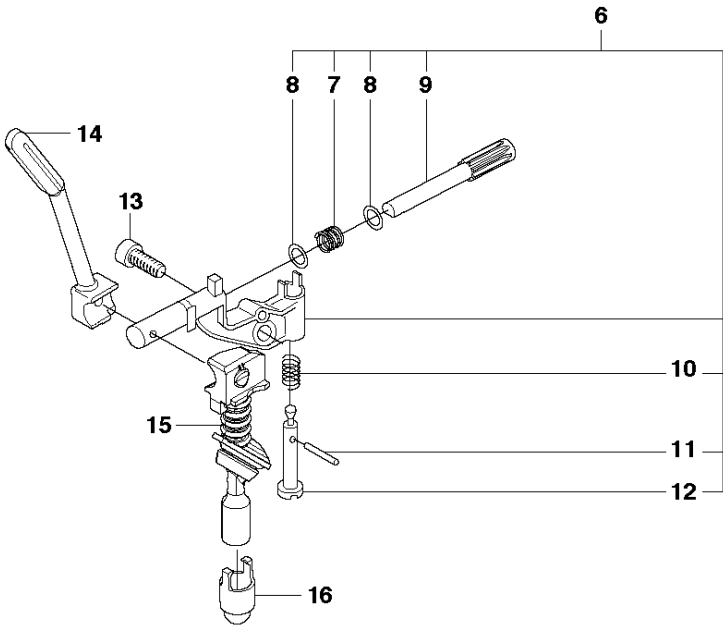

B 455e, 455
CLUTCH & OIL PUMP

CLUTCH & OIL PUMP

455 E

Ref	Part No	Description	Remark	QTY	KIT
1	537 11 05-03	CLUTCH ASSY		1	
2	537 35 91-01	CLUTCH SPRING		2	1
3	537 29 17-02	CLUTCH DRUM	".325""x7 SPUR"	1	
3	537 29 16-04	CLUTCH DRUM	"8""x7 SPUR"	1	
4	503 25 52-01	NEEDLE BEARING		1	3
5	537 25 26-01	PUMP PINION		1	
6	544 18 01-04	OIL PUMP ASSY		1	
7	503 89 16-01	SPRING		1	6
8	503 23 00-60	WASHER		1	6
9	537 06 93-02	PUMP PISTON		1	6
10	503 89 15-01	SPRING		1	6
11	721 11 64-30	GROOVED PIN		1	6
12	537 02 71-01	ADJUSTER		1	6
13	503 21 74-16	SCREW IHSCT		1	
14	537 26 15-01	OIL PRESSURE HOSE		1	
15	537 26 14-02	OIL HOSE		1	
16	510 04 43-01	OIL SCREEN		1