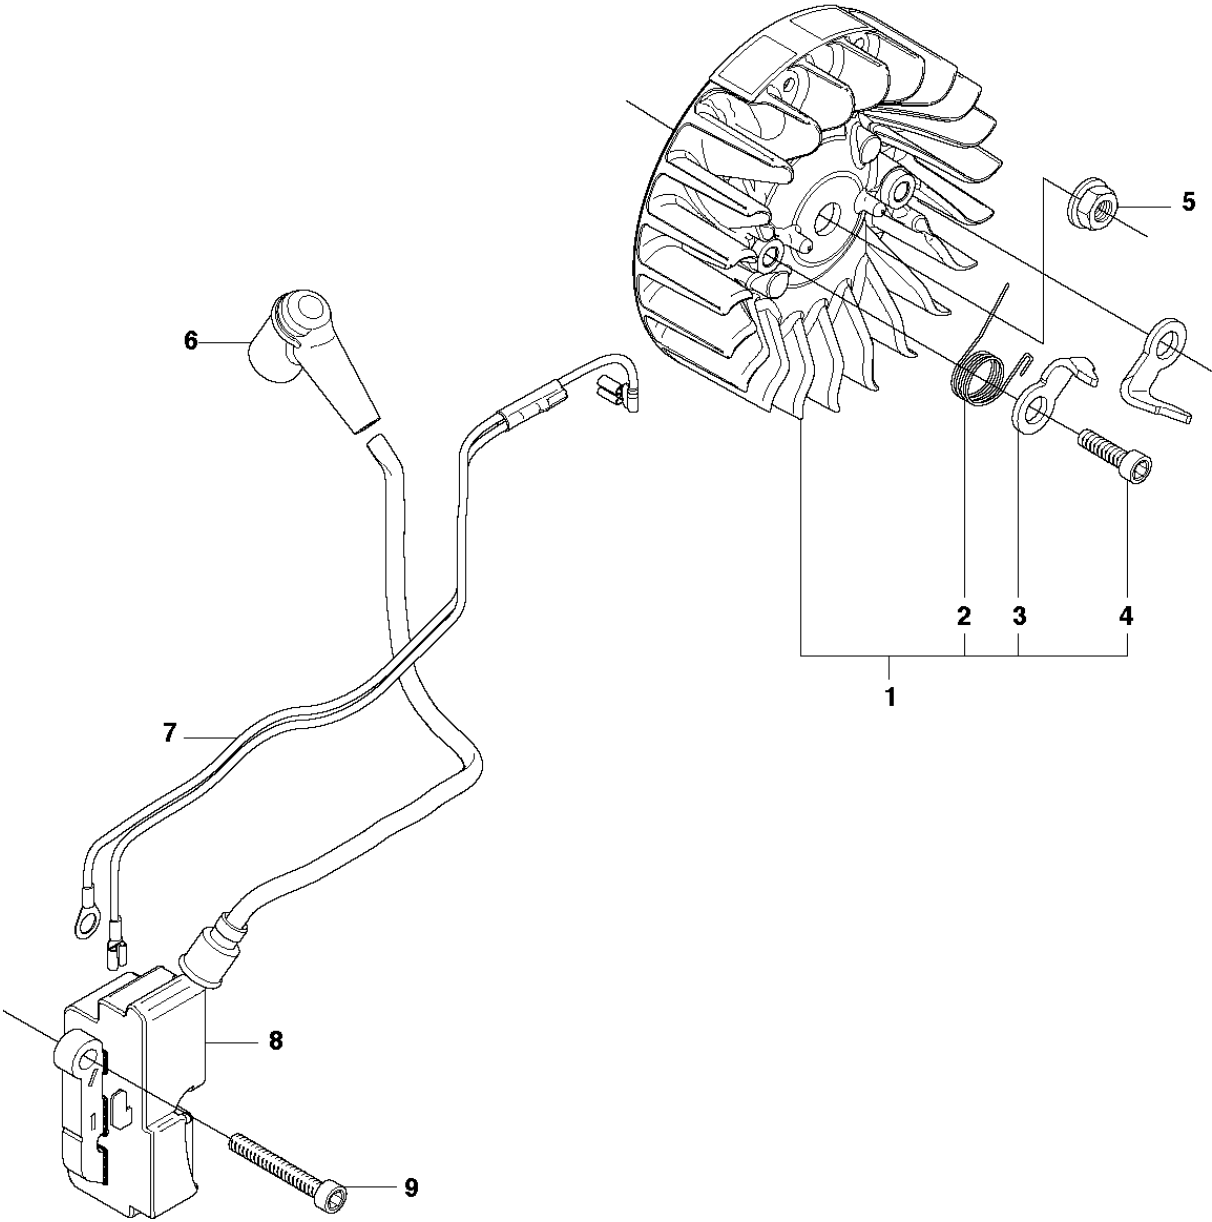

E 455e, 455
ELECTRICAL

ELECTRICAL

455 E

Ref	Part No	Description	Remark	QTY	KIT
1	537 29 27-01	FLYWHEEL ASSY		1	
2	529 27 11-01	SPRING		2	1
3	537 24 56-01	STARTER PAWL		2	1
4	501 81 99-03	SCREW		2	1
5	503 22 04-01	NUT		1	
6	501 48 54-02	SPARK PLUG CAP		1	
7	537 27 27-01	WIRING ASSY		1	
8	544 04 70-01	IGNITION MODULE		1	
9	503 21 55-25	SCREW IHSCT		2