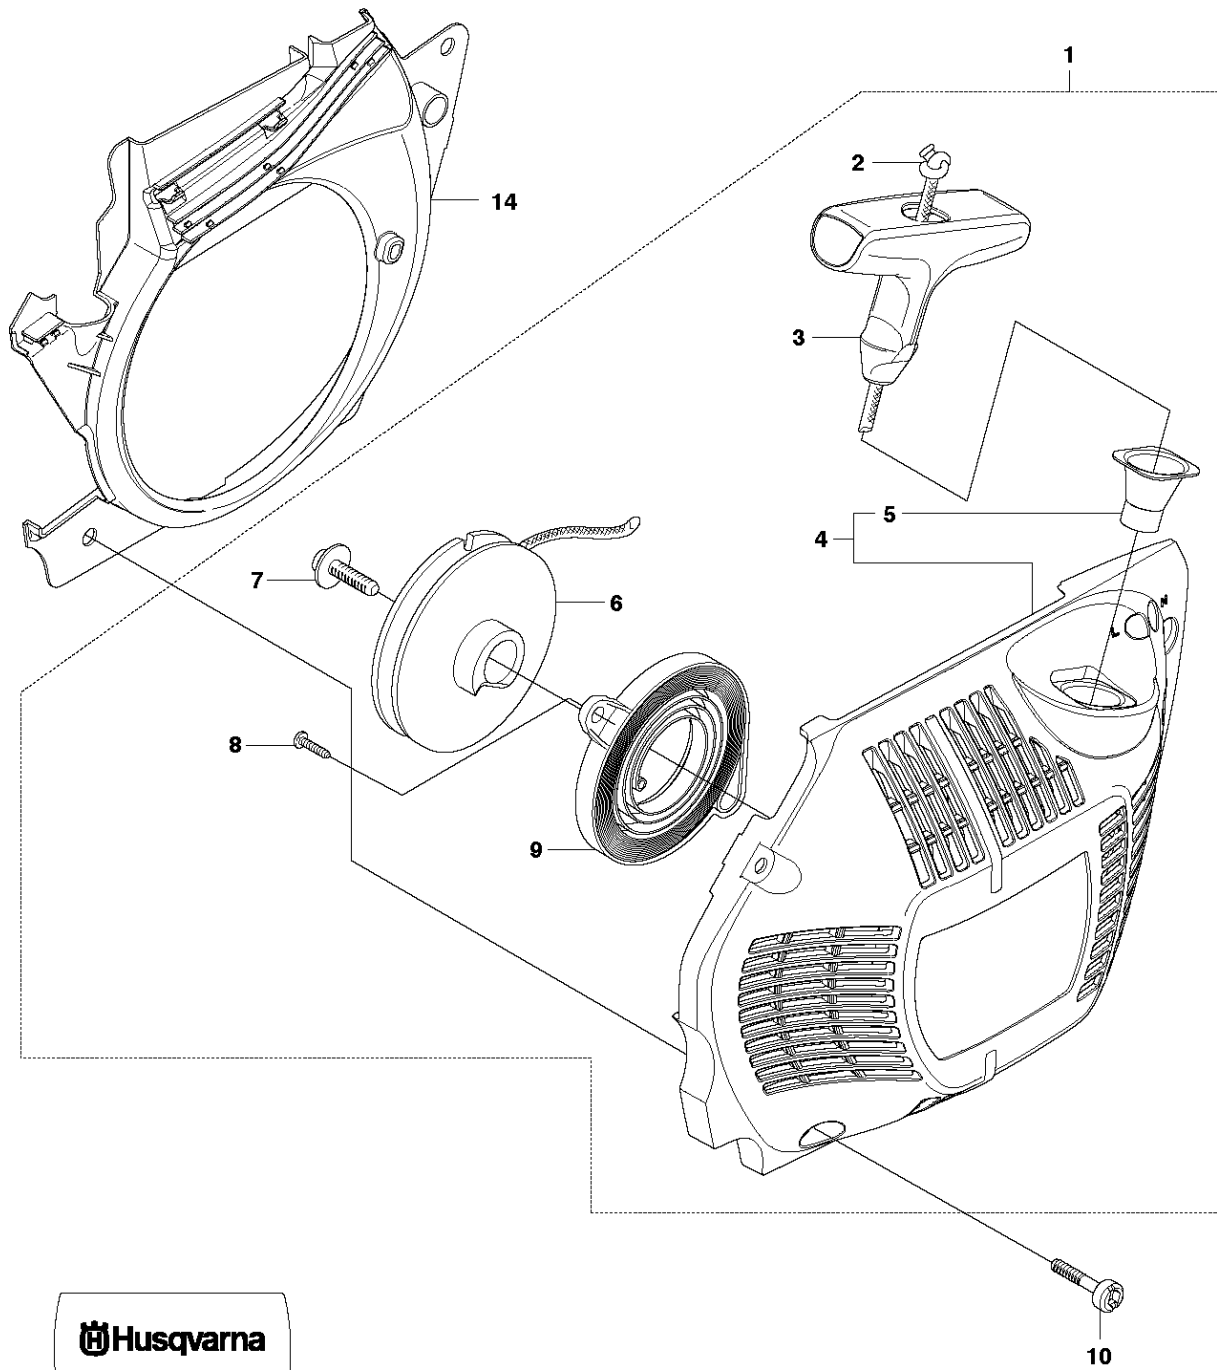

D 455e, 455
STARTER

STARTER

455 E

Ref	Part No	Description	Remark	QTY	KIT
1	537 28 42-01	STARTER ASSY		1	
2	505 30 51-25	STARTER CORD		1	1
3	537 23 25-01	STARTER HANDLE		1	1
4	537 28 41-02	STARTER HOUSING		1	1
5	537 28 32-01	REINFORCEMENT SLEEVE		1	1, 4
6	537 09 25-02	STARTER PULLEY		1	1
7	503 21 77-16	SCREW IHSCT		1	1
8	503 21 28-10	SCREW CCRPANT		2	1
9	537 24 17-01	SPRING CASSETTE ASSY		1	1
10	503 21 73-21	SCREW		4	
12	537 32 33-04	DECAL		1	
13	537 32 33-06	DECAL		1	
14	537 26 09-01	AIR CONDUCTOR		1