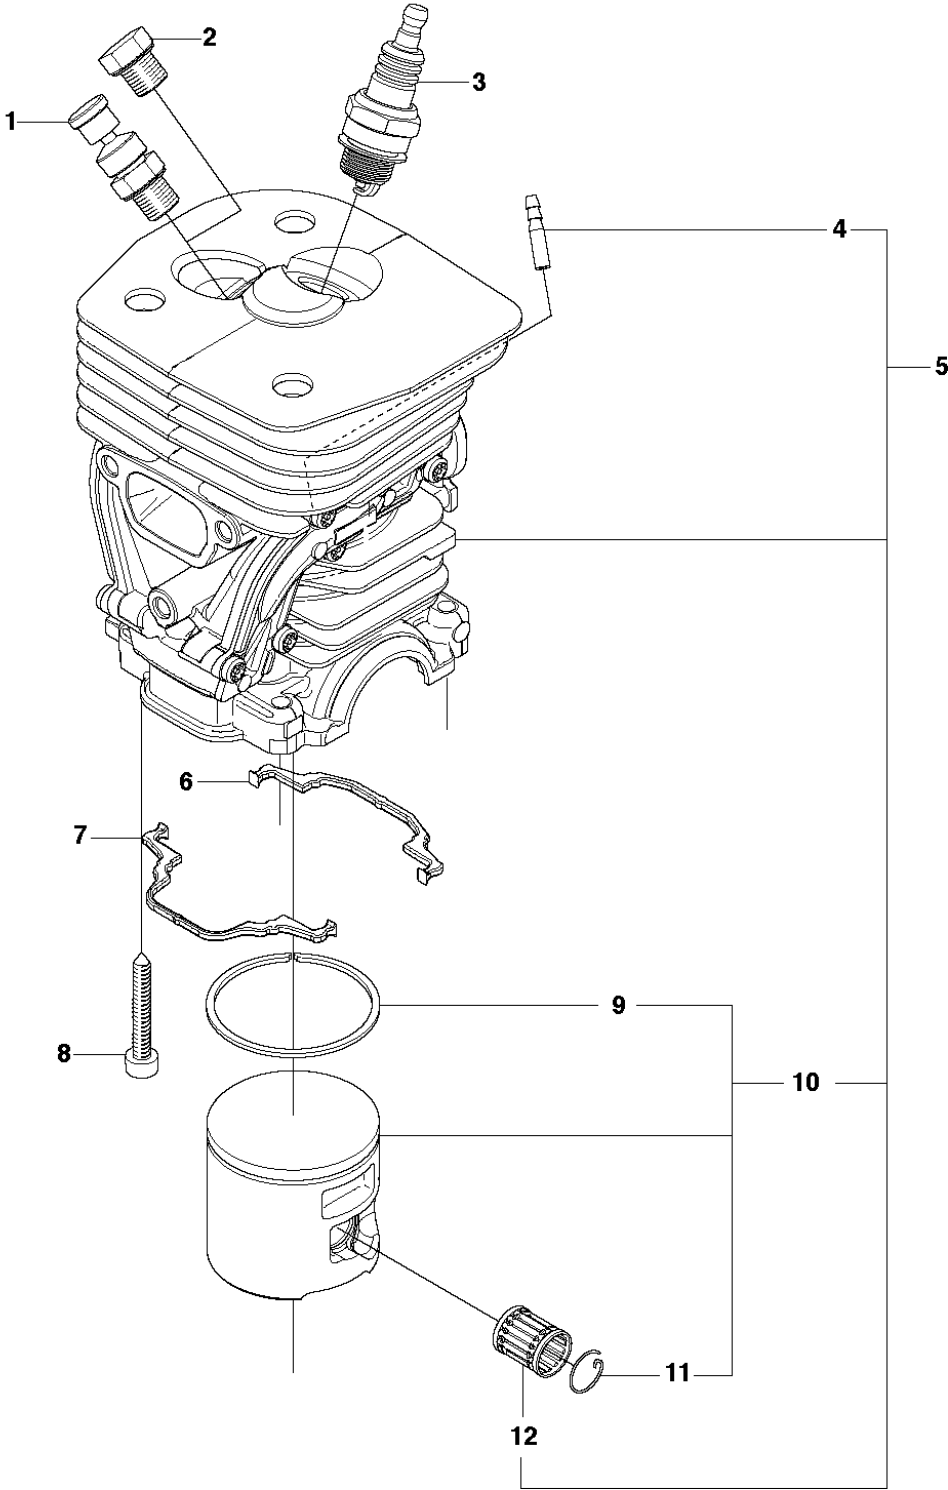

H 455e, 455
CYLINDER PISTON

CYLINDER PISTON

455 E

Ref	Part No	Description	Remark	QTY KIT	
1	585 23 63-01	DECOMPRESSION VALVE		1	
2	503 55 22-01	PLUG		1	
3	503 23 51-08	SPARK PLUG	RCJ7Y	1	
4	503 42 43-01	IMPULSE NIPPLE		4	5
5	537 32 04-02	CYLINDER ASSY	455	1	
6	537 24 58-01	GASKET		1	
7	537 24 57-01	GASKET		1	
8	503 20 05-27	SCREW IHSCM		4	
9	503 28 90-50	PISTON RING	455	1	10, 5
10	537 29 30-04	PISTON ASSY	455	1	5
11	737 43 12-00	SNAP RING		2	10, 5
12	501 86 18-01	NEEDLE BEARING		1	5