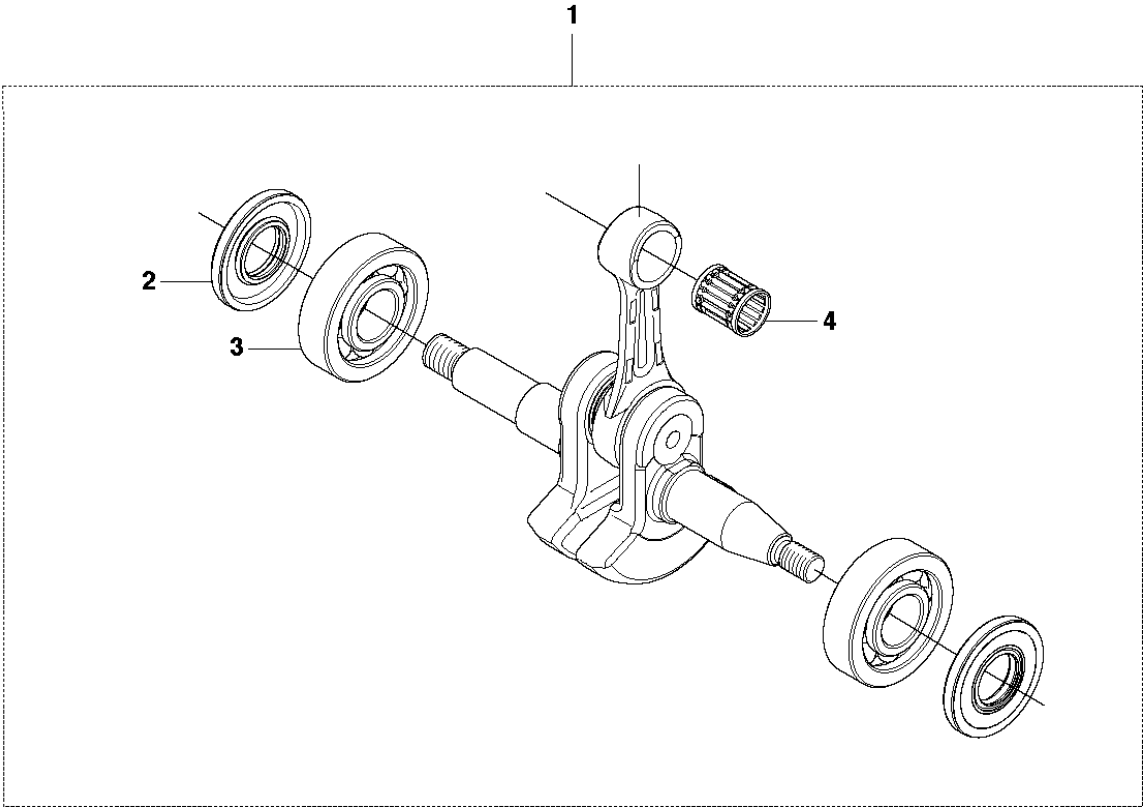

J 455e, 455
CRANKSHAFT

CRANKSHAFT

455 E

Ref	Part No	Description	Remark	QTY	KIT
1	537 31 40-02	CRANKSHAFT ASSY		1	
2	503 26 19-01	SEALING		2	1
3	503 25 16-02	BALL BEARING		2	1
4	501 86 18-01	NEEDLE BEARING		1	1