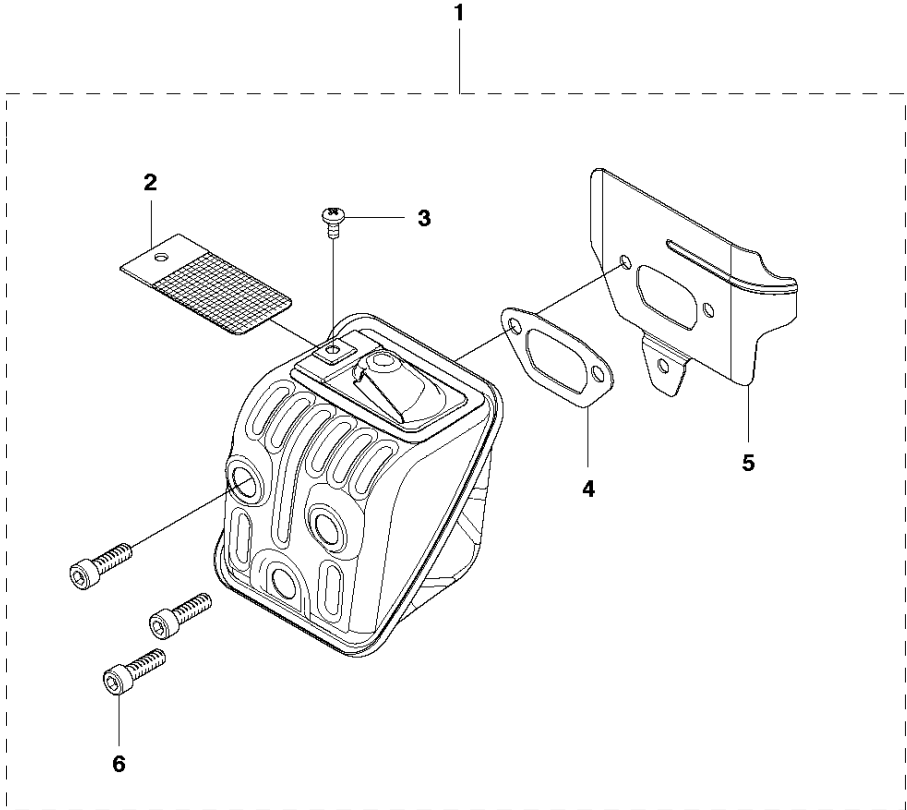

F 455e, 455, 460
MUFFLER

MUFFLER

455 E

Ref	Part No	Description	Remark	QTY	KIT
1	575 74 30-02	MUFFLER KIT		1	
2	544 11 68-02	SPARK ARRESTER SCREEN		1	1
3	725 53 70-55	SCREW IHSCM		3	
4	537 28 77-01	GASKET		1	
5	577 22 33-01	HEAT DEFLECTOR		1	
6	724 12 87-59	SCREW CRPANM		1	1