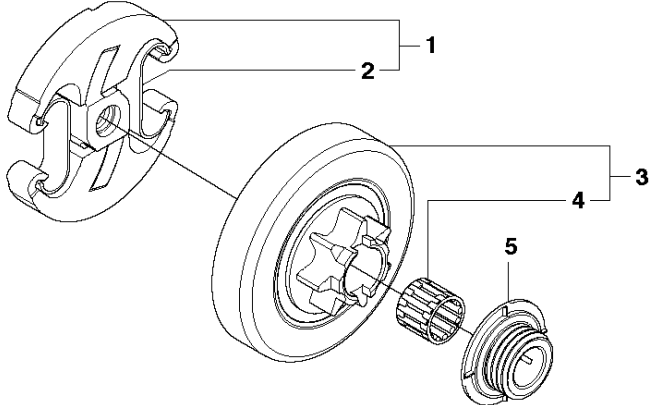

B 455e, 455
CLUTCH & OIL PUMP

CLUTCH & OIL PUMP

455 E

Ref	Part No	Description	Remark	QTY	KIT
1	537 11 05-03	CLUTCH ASSY		1	
2	537 35 91-01	CLUTCH SPRING		2	1
3	537 29 17-02	CLUTCH DRUM	".325""x7 SPUR"	1	
3	537 29 16-04	CLUTCH DRUM	"8""x7 SPUR"	1	
4	503 25 52-01	NEEDLE BEARING		1	3
5	537 25 26-01	PUMP PINION		1	
6	544 18 01-04	OIL PUMP ASSY		1	
7	503 89 16-01	SPRING		1	6
8	503 23 00-60	WASHER		1	6
9	537 06 93-02	PUMP PISTON		1	6
10	503 89 15-01	SPRING		1	6
11	721 11 64-30	GROOVED PIN		1	6
12	537 02 71-01	ADJUSTER		1	6
13	503 21 74-16	SCREW IHSCT		1	
14	537 26 15-01	OIL PRESSURE HOSE		1	
15	537 26 14-02	OIL HOSE		1	
16	510 04 43-01	OIL SCREEN		1