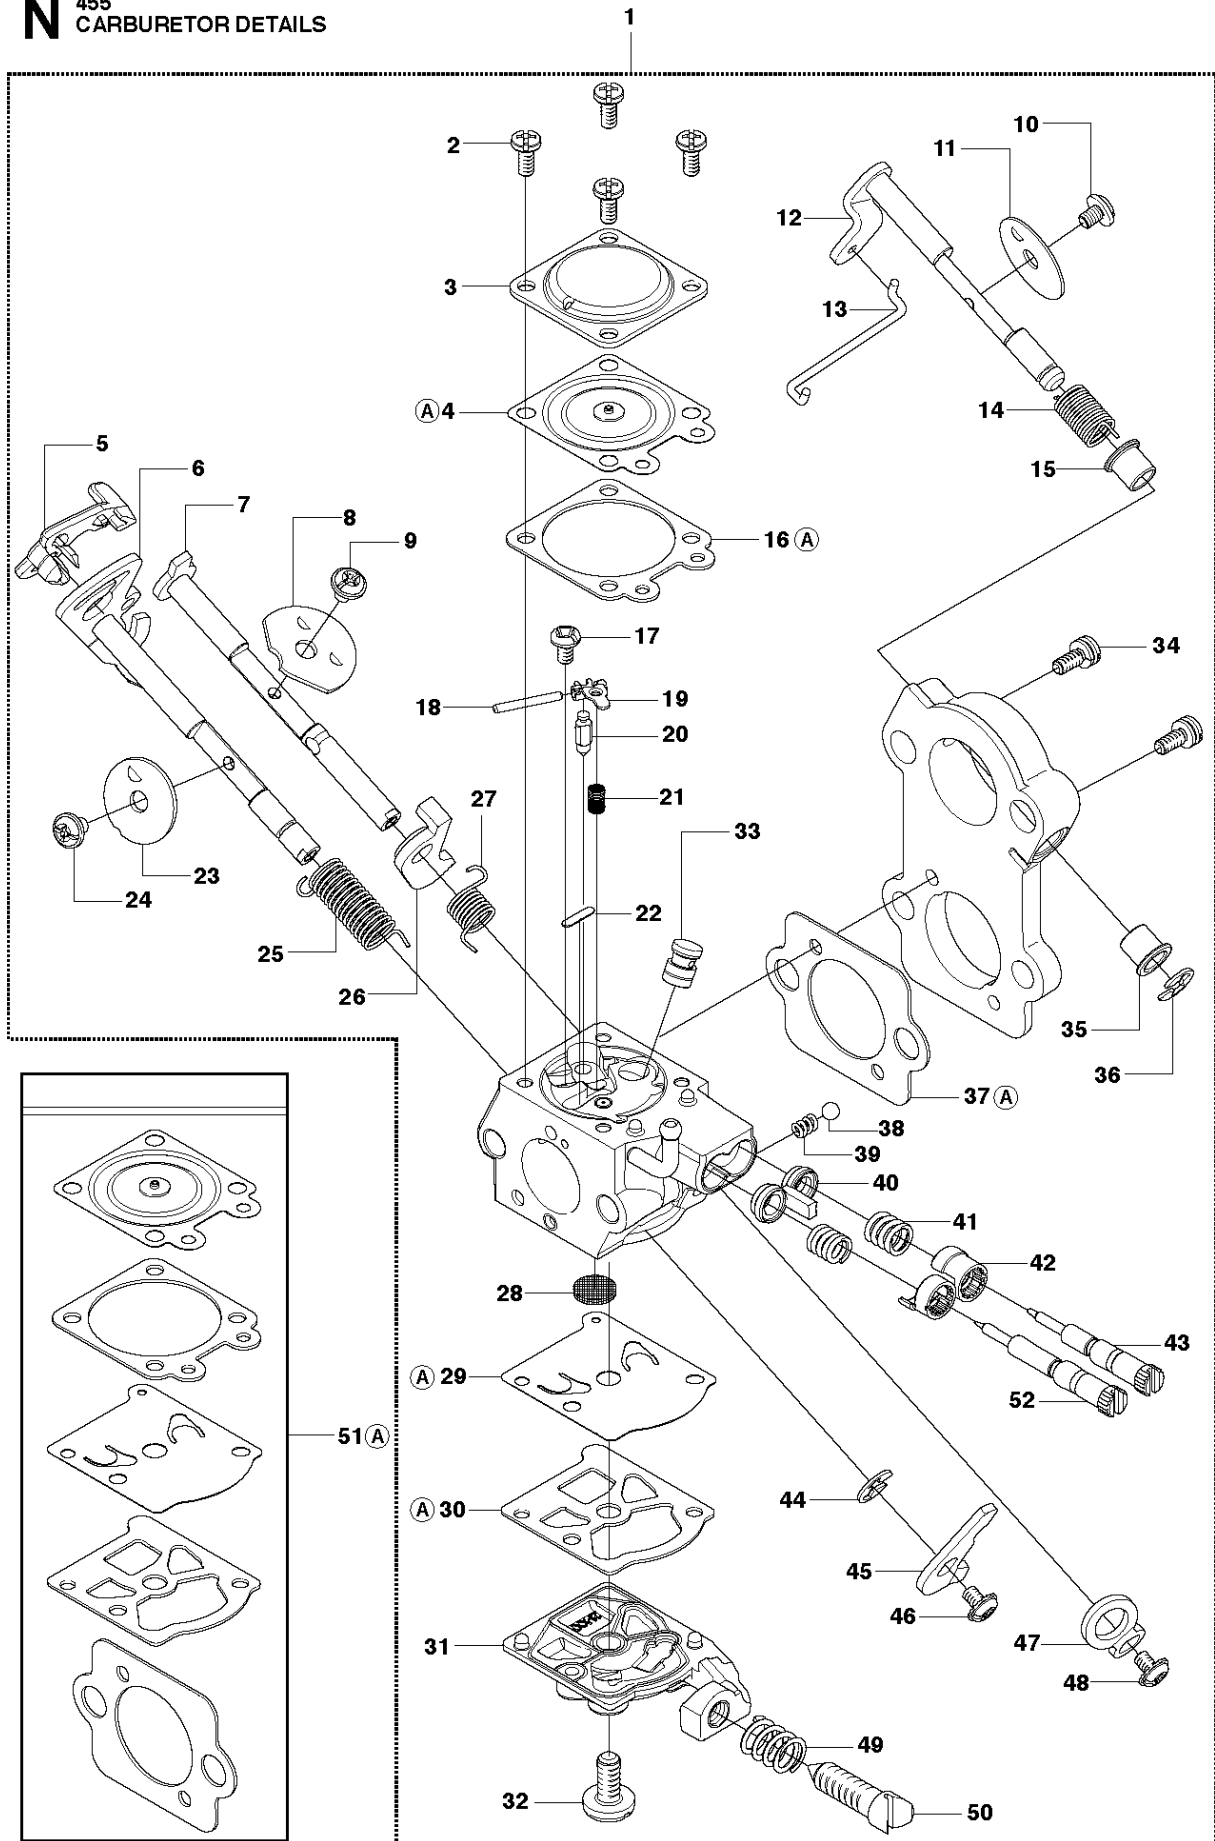

N 455
CARBURETOR DETAILS

CARBURETOR DETAILS

455 E

Ref	Part No	Description	Remark	QTY	KIT
1	544 88 30-01	CARBURETTOR	WALBRO, WTEA-1	1	
2	503 58 46-01	SCREW		4	1
3	505 31 67-54	LOCK STYRMEMBRAN		1	1
4	502 84 70-01	DIAPHRAGM		1	1, 51
5	537 30 62-01	LEVER		1	1
6	537 40 74-01	SHAFT ASSY		1	1
7	537 40 75-01	SHAFT ASSY		1	1
8	537 40 77-01	VALVE		1	1
9	537 00 34-01	SCREW		1	1
10	537 00 34-01	SCREW		1	1
11	537 40 68-01	VALVE		1	1
12	537 40 69-01	SHAFT ASSY		1	1
13	537 40 72-01	ROD		1	1
14	537 40 70-01	SPRING THROTT.RETURN		1	1
15	537 40 67-01	BUSHING		1	1
16	504 35 09-06	GASKET		1	1, 51
17	502 84 71-01	SCREW		1	1
18	505 52 01-25	PIN-METERING LEVER		1	1
19	502 84 74-01	LEVER		1	1
20	503 56 34-01	INLET		1	1
21	503 91 47-01	SPRING		1	1
22	502 84 69-01	PLUG		1	1
23	502 84 66-01	VALVE		1	1
24	544 11 15-01	SCREW		1	1
25	537 40 84-01	SPRING THROTT.RETURN		1	1
26	537 40 92-01	LEVER		1	1
27	537 40 86-01	SPRING CHOKE RETURN		1	1
28	501 66 61-01	SCREEN		1	1
29	502 21 36-01	DIAPHRAGM PUMP		1	1, 51
30	504 13 09-06	GASKET		1	1, 51
31	537 40 73-01	COVER		1	1
32	501 46 69-01	SCREW		1	1
33	502 84 68-01	NOZZLE ASSY		1	1
34	537 40 83-01	SCREW		2	1
35	537 40 66-01	BUSHING		1	1
36	505 31 67-36	RING		1	1
37	537 40 81-01	GASKET		1	1, 51
38	501 46 85-01	BALL		1	1
39	501 46 84-01	SPRING		1	1
40	544 97 14-01	RETAINER		1	1
41	544 97 10-01	SPRING		2	1
42	544 97 08-01	LIMITER CAP		2	1
43	502 84 72-01	NEEDLE	High Speed	1	1
44	505 31 67-36	RING		1	1
45	537 40 71-01	LEVER		1	1
46	501 46 87-01	SCREW		1	1
47	537 40 76-01	LEVER		1	1
48	501 46 87-01	SCREW		1	1
49	503 56 42-01	SPRING		1	1
50	537 40 82-01	SCREW		1	1
51	505 27 84-01	KIT	A = Set of Gaskets	1	
52	502 84 73-01	NEEDLE	Low Speed	1	1