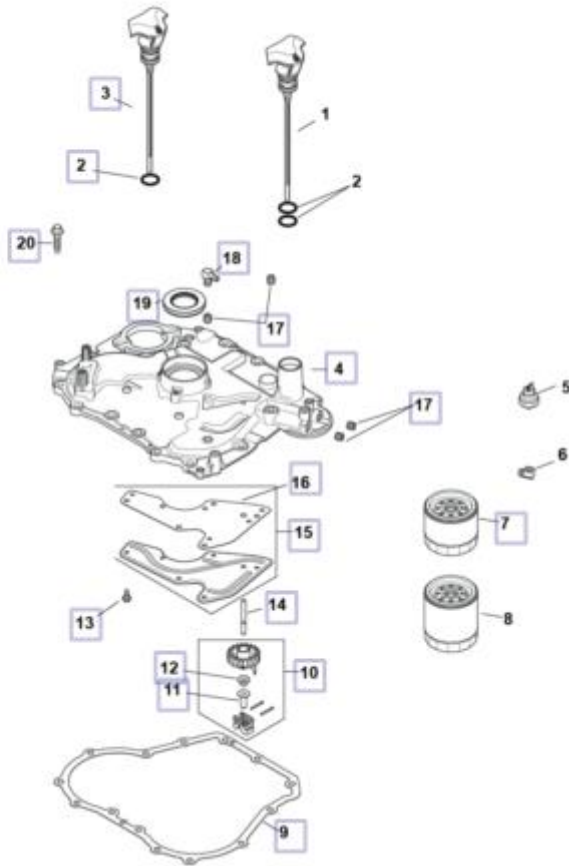

LUBRICATION GROUP

SV470, 471, 480, 530, 540, 541, 590, 591, 600, 601, 610, 620

Ref #	Part #	Description	Qty
2	25 153 09-S	O-RING	1
3	20 040 08-S	BLADE, DIPSTICK ASSEM...	1
4	20 009 35-S	PLATE, CLOSURE ASSEM...	1
7	12 050 01-S	OIL FILTER	1
9	20 041 21-S	GASKET, CLOSURE PLATE	1
10	25 310 07-S	KIT, GOVR GEAR ASSY - (...	1
11	12 380 01-S	PIN, GOVERNOR REGULA...	1
12	62 380 02-S	PIN, GOVERNOR REGULA...	1
13	M-545013-S	SCREW, FLG THD FRM M...	3
14	20 144 03-S	SHAFT, GOVERNOR CRO...	1
15	20 096 21-S	KIT, OIL PASSAGE COVER	1
16	20 041 19-S	GASKET, OIL PASSAGE	1
17	25 139 60-S	PLUG, CTSK PIPE 1/8"	1
18	25 155 02-S	CONNECTOR, 90 DEG. H...	1
19	20 032 08-S	SEAL, OIL	1
20	25 086 421-S	SCREW, HEX FLANGE	14

STARTING GROUP

SV470, 471, 480, 530, 540, 541, 590, 591, 600, 601, 610, 620