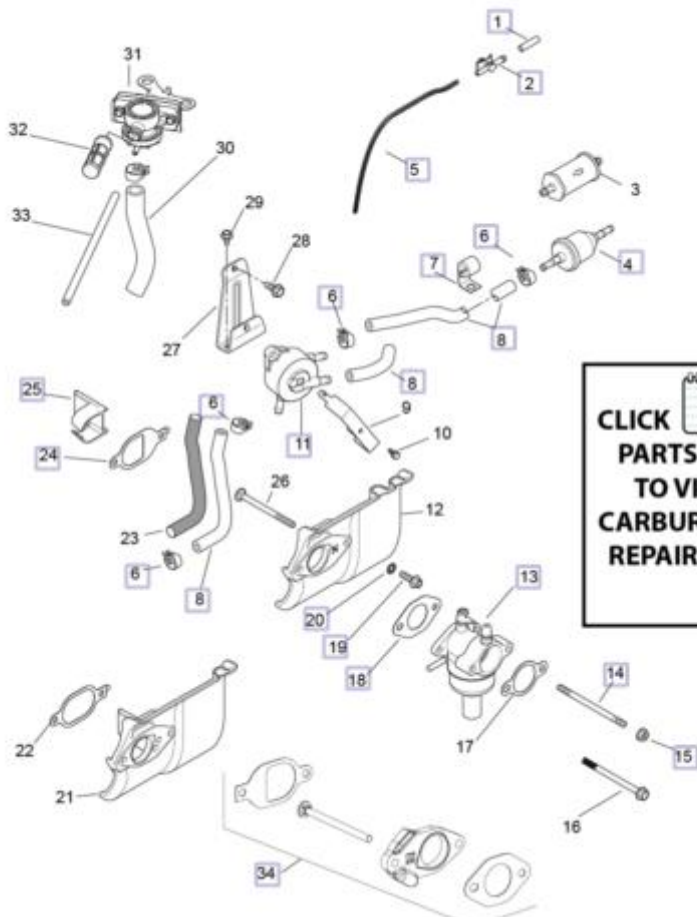

FUEL SYSTEM GROUP

SV470, 471, 480, 530, 540, 541, 590, 591, 600, 601, 610, 620

CLICK IN PARTS LIST TO VIEW CARBURETOR REPAIR KITS

Ref #	Part #	Description	Qty
1	25 173 33-S	CAP, MASKING	1
2	25 155 51-S	CONNECTOR, EVAPORAT...	1
4	25 050 22-S	FILTER,FUEL 51 MICRON ...	1
5	25 326 28-S	HOSE, EVAPORATIVE	1
6	25 237 37-S	CLAMP SPRING HOSE	4
7	47 154 01-S	CLIP, CABLE	1
8	25 111 34-S	HOSE,LW PERM.FUEL 24....	2
11	24 393 16-S	PUMP, FUEL	1
13	20 853 89-S	KIT, CARBURETOR	1
14	20 072 10-S	STUD	1
15	M-641060-S	NUT, FLG M6X1.0	1
18	12 041 01-S	GASKET, CARBURETOR	1
19	M-651020-S	SCREW, FLG M6x1.0x20	1
20	X-22-11-S	WASHER, INT TOOTH LO...	1
24	20 041 18-S	GASKET, HEAT DEFLECT...	1
25	20 332 01-S	INSERT, INTAKE PORT	1
34	20 112 08-S	KIT, CARBURETOR SPAC...	1
	20 314 08-S	SHIELD, HEAT NOT ILLUSTRATED	1

IGNITION/CHARGING GROUP

SV470, 471, 480, 530, 540, 541, 590, 591, 600, 601, 610, 620