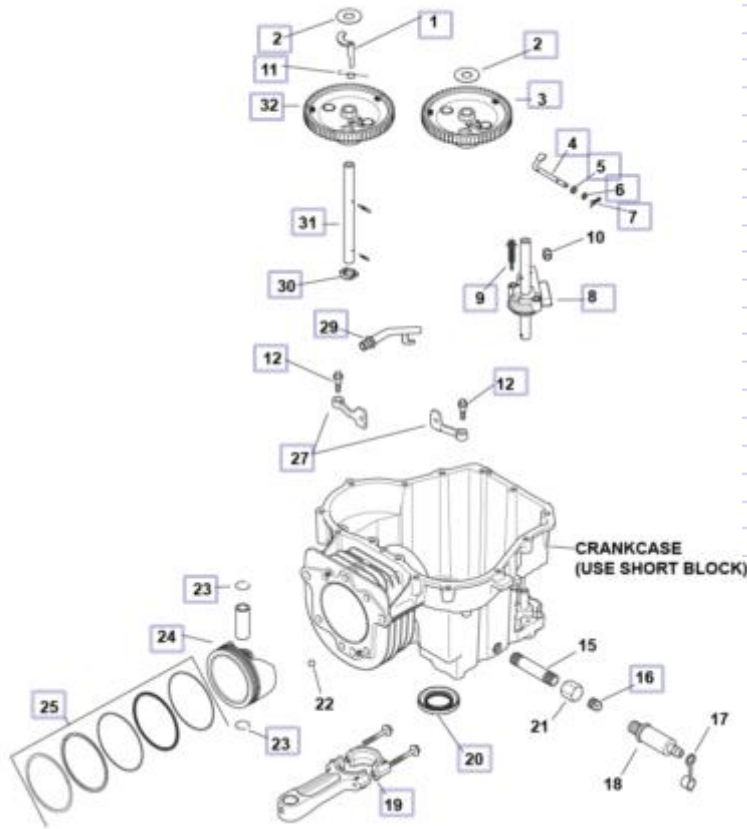

BLOWER HOUSING GROUP

SV470, 471, 480, 530, 540, 541, 590, 591, 600, 601, 610, 620

Ref #	Part #	Description	Qty
1	20 086 06-S	SCREW, SHD THD FRM M...	4
2	20 027 13-S	HOUSING, BLOWER	1
6	25 086 397-S	SCREW, THREAD FORMI...	2
7	20 063 03-S	BAFFLE, BARREL	1

CRANKCASE GROUP

SV470, 471, 480, 530, 540, 541, 590, 591, 600, 601, 610, 620

Ref #	Part #	Description	Qty
1	20 044 32-S	KIT, ACR WEIGHT AND F...	1
2	20 468 03-S	WASHER, THRUST -ACR	2
3	20 010 22-S	CAM GEAR ASSEMBLY, I...	2
4	20 144 02-S	SHAFT, GOVERNOR CRO...	1
5	M-631015-S	WASHER, FLAT 6 MM	1
6	X-25-102-S	WASHER, FLAT 1/4"	1
7	12 154 05-S	CLIP, HITCH PIN	1
9	20 086 12-S	SCREW, SHD THD FRM	2
8	20 393 02-S	KIT, OIL PUMP ASSEMBLY	1
12	20 086 06-S	SCREW, SHD THD FRM M...	2
16	25 139 57-S	PLUG, SQ HD PIPE 3/8"	1
19	20 067 05-S	ROD, CONNECTING ASSE...	1
20	20 032 08-S	SEAL, OIL	1
23	62 018 04-S	RETAINER, PISTON PIN	2
24	20 874 16-S	KIT, PISTON,RINGS & PIN ...	1
25	20 108 04-S	RING SET (94MM)	1
27	20 090 12-S	KIT, CAM LEVER	2
29	20 123 02-S	TUBE, DRAINBACK	1
30	20 468 08-S	WASHER, THRUST	1
31	20 144 11-S	KIT,CAM CENTER SHAFT ...	1
32	20 010 23-S	CAM GEAR ASSEMBLY, E...	1
33	20 089 06-S	SPRING, ACR	1

CRANKSHAFT GROUP

SV470, 471, 480, 530, 540, 541, 590, 591, 600, 601, 610, 620

Ref #	Part #	Description	Qty
1	20 014 47-S	CRANKSHAFT ASSEMBLY	1
2	25 139 27-S	PLUG, CUP	1
4	X-42-15-S	KEY, 3/16" X 5/8"	1
5	20 043 15-S	GEAR, CRANKSHAFT	1
6	25 086 214-S	SCREW, LINK PIVOT	1
7	20 186 06-S	LINKAGE, BALANCE WEIG...	1
8	25 086 213-S	SCREW, SHOULDER	1