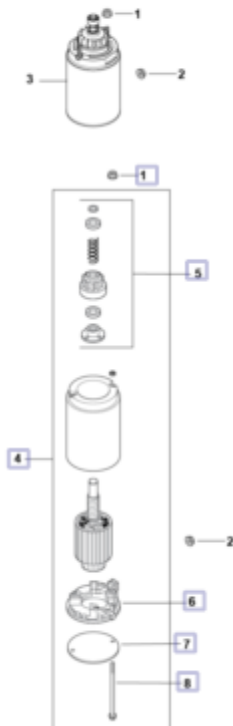

IGNITION/CHARGING GROUP

SV470, 471, 480, 530, 540, 541, 590, 591, 600, 601, 610, 620

Ref #	Part #	Description	Qty
1	20 162 02-S	SCREEN, GRASS	1
2	25 086 362-S	SCREW, HEX FLANGE	1
3	20 146 05-S	PLATE, FAN MOUNTING	1
4	20 157 01-S	FAN	1
6	25 340 04-S	KEY, SQUARE	1
11	237878-S	KIT, 15 / 20 AMP STATOR	1
12	25 155 41-S	CONNECTOR	1
13	25 086 399-S	SCREW, THREAD FORMI...	2
14	41 403 10-S	REGULATOR/RECTIFIER	1
15	20 154 04-S	CLIP, WIRE	1
16	25 086 402-S	SCREW, THREAD FORMI...	2
17	25 132 14-S	SPARK PLUG, RFI	1
19	20 025 44-S	FLYWHEEL ASSEMBLY	1
20	20 584 03-S	MODULE, IGNITION (CDI F...	1
26	25 468 09-S	WASHER, FLAT	1
	20 176 13-S	HARNES, WIRING USE 2... NOT ILLUSTRATED	1
	25 454 05-S	TIE	1

LUBRICATION GROUP

SV470, 471, 480, 530, 540, 541, 590, 591, 600, 601, 610, 620

Ref #	Part #	Description	Qty
2	25 153 09-S	O-RING	1
3	20 040 08-S	BLADE, DIPSTICK ASSEM...	1
4	20 009 35-S	PLATE, CLOSURE ASSEM...	1
7	12 050 01-S	OIL FILTER	1
9	20 041 21-S	GASKET, CLOSURE PLATE	1
10	25 310 07-S	KIT, GOVR GEAR ASSY - (...	1
11	12 380 01-S	PIN, GOVERNOR REGULA...	1
12	62 380 02-S	PIN, GOVERNOR REGULA...	1
13	M-545013-S	SCREW, FLG THD FRM M...	3
14	20 144 03-S	SHAFT, GOVERNOR CRO...	1
15	20 096 21-S	KIT, OIL PASSAGE COVER	1
16	20 041 19-S	GASKET, OIL PASSAGE	1
17	25 139 60-S	PLUG, CTSK PIPE 1/8"	1
18	25 155 02-S	CONNECTOR, 90 DEG. H...	1
19	20 032 08-S	SEAL, OIL	1
20	25 086 421-S	SCREW, HEX FLANGE	14

STARTING GROUP

SV470, 471, 480, 530, 540, 541, 590, 591, 600, 601, 610, 620

Ref #	Part #	Description	Qty
1	25 100 56-S	NUT, HEX FLANGE LOCK ...	2
4	20 098 10-S	ELECTRIC STARTER-BEN...	1
5	20 755 12-S	KIT, DRIVE (J.E.) - (#DSC)	1
6	12 221 02-S	BRUSH KIT	1
7	20 227 01-S	CAP, DRIVE END (J.E.)	1
8	20 211 02-S	BOLT, THRU	1