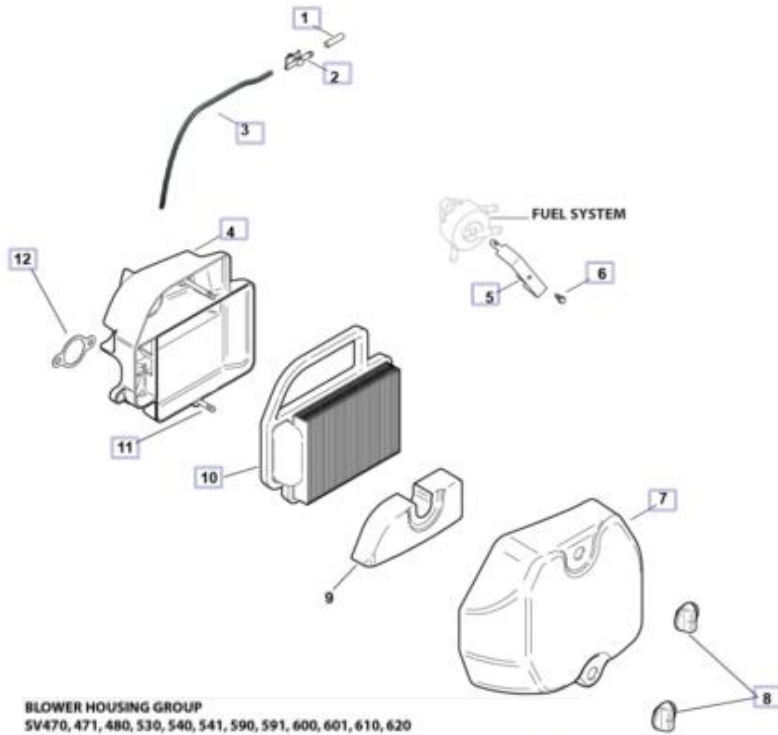

SV541-3210

Idle Speed 1750 RPM/High Speed 3300 RPM - E3

HUSQVARNA

AIR INTAKE GROUP

SV470, 471, 480, 530, 540, 541, 590, 591, 600, 601, 610, 620

Ref #	Part #	Description	Qty
1	25 173 33-S	CAP, MASKING	1
2	25 155 51-S	CONNECTOR, EVAPORAT...	1
3	25 326 28-S	HOSE, EVAPORATIVE	1
4	20 094 11-S	KIT, AIR CLEANER BASE	1
5	20 126 12-S	BRACKET, FUEL PUMP	1
6	M-445010-S	SCREW, THRD FRM M4X0...	1
7	20 096 15-S	KIT, AIR CLEANER COVER	1
8	25 341 04-S	KNOB, COVER	2
10	20 083 06-S	AIR CLEANER ELEMENT	1
11	20 072 04-S	STUD, AIR CLEANER BASE	2
12	12 041 02-S	GASKET, AIR CLEANER B...	1
	54 755 01-S	KIT, KNOB W/SEAL NOT ILLUSTRATED	1

CRANKCASE GROUP

SV470, 471, 480, 530, 540, 541, 590, 591, 600, 601, 610, 620

Ref #	Part #	Description	Qty
1	20 044 32-S	KIT, ACR WEIGHT AND F...	1
2	20 468 03-S	WASHER, THRUST -ACR	2
3	20 010 22-S	CAM GEAR ASSEMBLY, I...	2
4	20 144 02-S	SHAFT, GOVERNOR CRO...	1
5	M-631015-S	WASHER, FLAT 6 MM	1
6	X-25-102-S	WASHER, FLAT 1/4"	1
7	12 154 05-S	CLIP, HITCH PIN	1
9	20 086 12-S	SCREW, SHD THD FRM	2
8	20 393 02-S	KIT, OIL PUMP ASSEMBLY	1
12	20 086 06-S	SCREW, SHD THD FRM M...	2
16	25 139 57-S	PLUG, SQ HD PIPE 3/8"	1
19	20 067 05-S	ROD, CONNECTING ASSE...	1
20	20 032 08-S	SEAL, OIL	1
23	62 018 04-S	RETAINER, PISTON PIN	2
24	20 874 16-S	KIT, PISTON,RINGS & PIN ...	1
25	20 108 04-S	RING SET (94MM)	1
27	20 090 12-S	KIT, CAM LEVER	2
29	20 123 02-S	TUBE, DRAINBACK	1
30	20 468 08-S	WASHER, THRUST	1
31	20 144 11-S	KIT,CAM CENTER SHAFT ...	1
32	20 010 23-S	CAM GEAR ASSEMBLY, E...	1
33	20 089 06-S	SPRING, ACR	1

CRANKSHAFT GROUP

SV470, 471, 480, 530, 540, 541, 590, 591, 600, 601, 610, 620

Ref #	Part #	Description	Qty
1	20 014 47-S	CRANKSHAFT ASSEMBLY	1
2	25 139 27-S	PLUG, CUP	1
4	X-42-15-S	KEY, 3/16" X 5/8"	1
5	20 043 15-S	GEAR, CRANKSHAFT	1
6	25 086 214-S	SCREW, LINK PIVOT	1
7	20 186 06-S	LINKAGE, BALANCE WEIG...	1
8	25 086 213-S	SCREW, SHOULDER	1