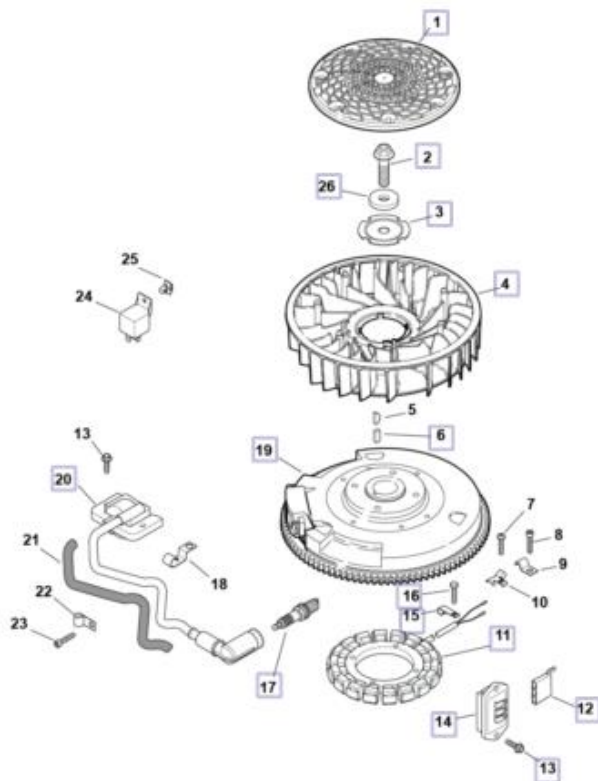

Ref #	Part #	Description	Qty
1	20 162 02-S	SCREEN, GRASS	1
2	25 086 362-S	SCREW, HEX FLANGE	1
3	20 146 05-S	PLATE, FAN MOUNTING	1
4	20 157 01-S	FAN	1
6	25 340 04-S	KEY, SQUARE	1
11	237878-S	KIT, 15 / 20 AMP STATOR	1
12	25 155 41-S	CONNECTOR	1
13	25 086 399-S	SCREW, THREAD FORMI...	2
14	41 403 10-S	REGULATOR/RECTIFIER	1
15	20 154 04-S	CLIP, WIRE	1
16	25 086 402-S	SCREW, THREAD FORMI...	2
17	25 132 14-S	SPARK PLUG, RFI	1
19	20 025 44-S	FLYWHEEL ASSEMBLY	1
20	20 584 03-S	MODULE, IGNITION (CDI F...	1
26	25 468 09-S	WASHER, FLAT	1
	20 176 13-S	HARNES, WIRING USE 2... NOT ILLUSTRATED	1
	25 454 05-S	TIE	1