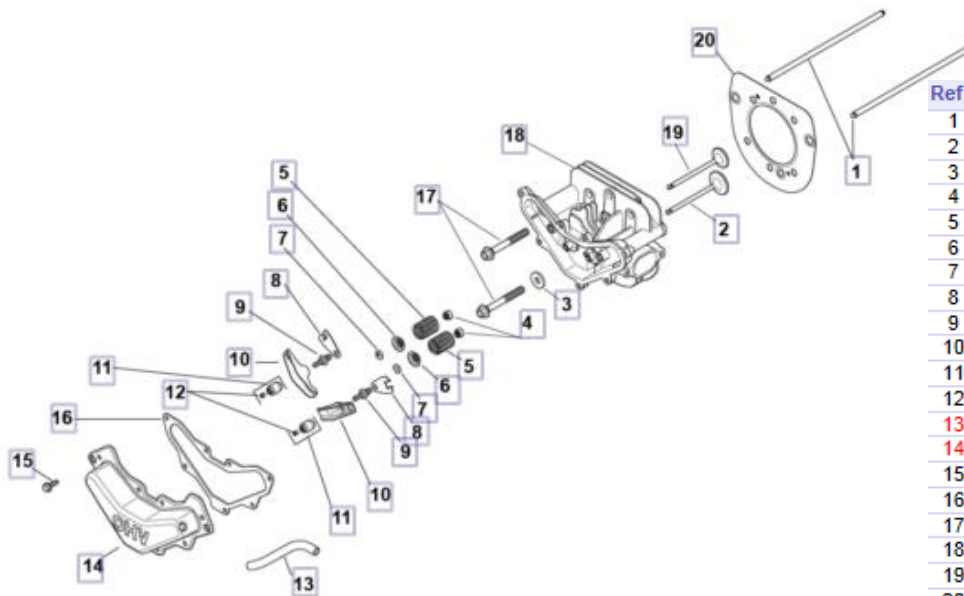

CYLINDER HEAD/BREATHER GROUP

SV470, 471, 480, 530, 540, 541, 590, 591, 600, 601, 610, 620

Ref #	Part #	Description	Qty
1	20 411 05-S	ROD, PUSH	2
2	20 017 01-S	VALVE, INTAKE	1
3	12 468 05-S	WASHER, FLAT 13/32"	1
4	20 032 10-S	SEAL, VALVE STEM	1
5	20 089 03-S	SPRING, VALVE	2
6	20 173 01-S	CAP, VALVE SPRING	2
7	20 062 01-S	LOCK, RETAINER	2
8	20 146 03-S	PLATE, PUSH ROD GUIDE	2
9	20 072 08-S	STUD, ROCKER	2
10	20 186 01-S	ARM, ROCKER	2
11	20 599 04-S	ROCKER PIVOT ASSEMBLY	2
12	20 086 04-S	SCREW, SET	2
13	20 326 20-S	HOSE, BREATHER USE 2...	1
14	20 096 23-S	COVER ASSY, VALVE - U...	1
15	25 086 396-S	SCREW, THREAD FORMI...	7
16	20 041 13-S	GASKET, VALVE COVER	1
17	20 086 02-S	SCREW, CYLINDER HEAD...	6
18	20 318 14-S	KIT, CYLINDER HEAD	1
19	20 016 01-S	VALVE, EXHAUST	1
20	20 841 01-S	KIT, CYLINDER HEAD GA...	1
	20 755 38-S	NOT ILLUSTRATED	1

ENGINE CONTROLS GROUP

SV470, 471, 480, 530, 540, 541, 590, 591, 600, 601, 610, 620