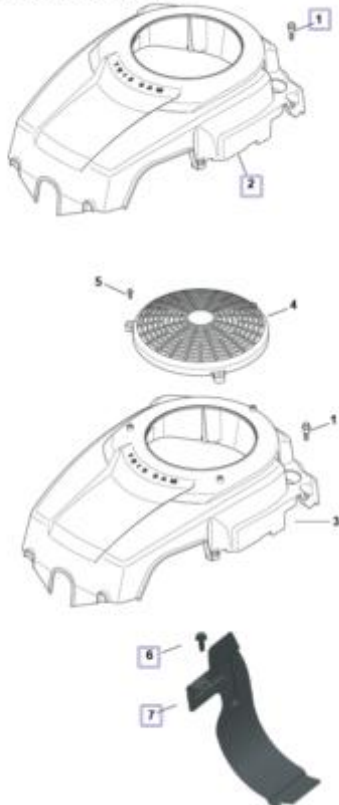

SV541-3210

Idle Speed 1750 RPM/High Speed 3300 RPM - E3

HUSQVARNA

AIR INTAKE GROUP

SV470, 471, 480, 530, 540, 541, 590, 591, 600, 601, 610, 620

Ref #	Part #	Description	Qty
1	25 173 33-S	CAP, MASKING	1
2	25 155 51-S	CONNECTOR, EVAPORAT...	1
3	25 326 28-S	HOSE, EVAPORATIVE	1
4	20 094 11-S	KIT, AIR CLEANER BASE	1
5	20 126 12-S	BRACKET, FUEL PUMP	1
6	M-445010-S	SCREW, THRD FRM M4X0...	1
7	20 096 15-S	KIT, AIR CLEANER COVER	1
8	25 341 04-S	KNOB, COVER	2
10	20 083 06-S	AIR CLEANER ELEMENT	1
11	20 072 04-S	STUD, AIR CLEANER BASE	2
12	12 041 02-S	GASKET, AIR CLEANER B...	1
	54 755 01-S	KIT, KNOB W/SEAL NOT ILLUSTRATED	1

BLOWER HOUSING GROUP

SV470, 471, 480, 530, 540, 541, 590, 591, 600, 601, 610, 620

Ref #	Part #	Description	Qty
1	20 086 06-S	SCREW, SHD THD FRM M...	4
2	20 027 13-S	HOUSING, BLOWER	1
6	25 086 397-S	SCREW, THREAD FORMI...	2
7	20 063 03-S	BAFFLE, BARREL	1

CRANKCASE GROUP

SV470, 471, 480, 530, 540, 541, 590, 591, 600, 601, 610, 620

Ref #	Part #	Description	Qty
1	20 044 32-S	KIT, ACR WEIGHT AND F...	1
2	20 468 03-S	WASHER, THRUST -ACR	2
3	20 010 22-S	CAM GEAR ASSEMBLY, I...	2
4	20 144 02-S	SHAFT, GOVERNOR CRO...	1
5	M-631015-S	WASHER, FLAT 6 MM	1
6	X-25-102-S	WASHER, FLAT 1/4"	1
7	12 154 05-S	CLIP, HITCH PIN	1
9	20 086 12-S	SCREW, SHD THD FRM	2
8	20 393 02-S	KIT, OIL PUMP ASSEMBLY	1
12	20 086 06-S	SCREW, SHD THD FRM M...	2
16	25 139 57-S	PLUG, SQ HD PIPE 3/8"	1
19	20 067 05-S	ROD, CONNECTING ASSE...	1
20	20 032 08-S	SEAL, OIL	1
23	62 018 04-S	RETAINER, PISTON PIN	2
24	20 874 16-S	KIT, PISTON,RINGS & PIN ...	1
25	20 108 04-S	RING SET (94MM)	1
27	20 090 12-S	KIT, CAM LEVER	2
29	20 123 02-S	TUBE, DRAINBACK	1
30	20 468 08-S	WASHER, THRUST	1
31	20 144 11-S	KIT,CAM CENTER SHAFT ...	1
32	20 010 23-S	CAM GEAR ASSEMBLY, E...	1
33	20 089 06-S	SPRING, ACR	1