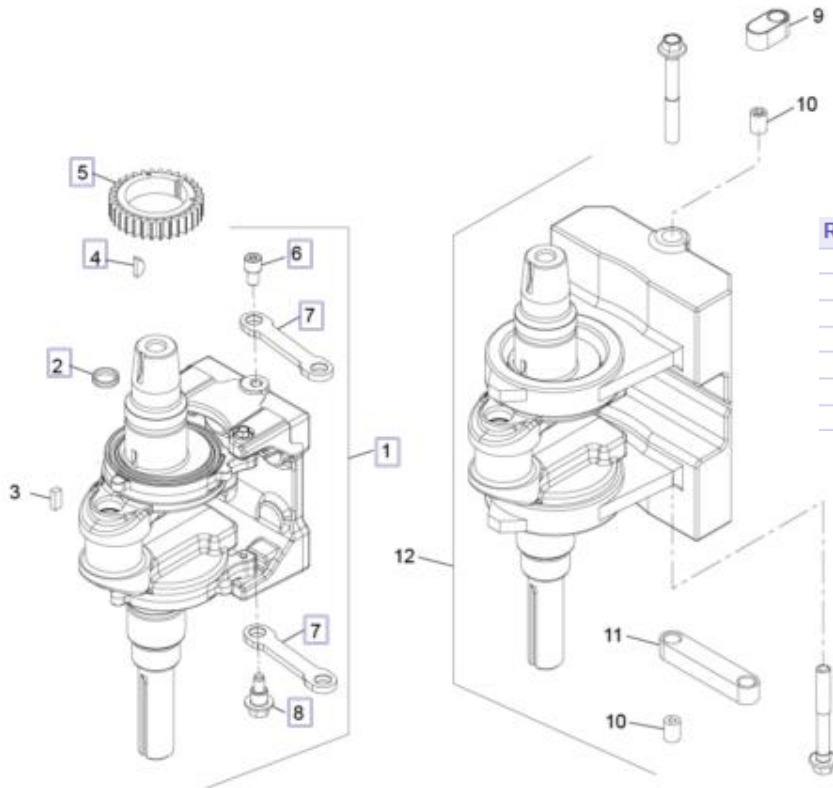

CRANKCASE GROUP

SV470, 471, 480, 530, 540, 541, 590, 591, 600, 601, 610, 620

Ref #	Part #	Description	Qty
1	20 044 32-S	KIT, ACR WEIGHT AND F...	1
2	20 468 03-S	WASHER, THRUST -ACR	2
3	20 010 22-S	CAM GEAR ASSEMBLY, I...	2
4	20 144 02-S	SHAFT, GOVERNOR CRO...	1
5	M-631015-S	WASHER, FLAT 6 MM	1
6	X-25-102-S	WASHER, FLAT 1/4"	1
7	12 154 05-S	CLIP, HITCH PIN	1
9	20 086 12-S	SCREW, SHD THD FRM	2
8	20 393 02-S	KIT, OIL PUMP ASSEMBLY	1
12	20 086 06-S	SCREW, SHD THD FRM M...	2
16	25 139 57-S	PLUG, SQ HD PIPE 3/8"	1
19	20 067 05-S	ROD, CONNECTING ASSE...	1
20	20 032 08-S	SEAL, OIL	1
23	62 018 04-S	RETAINER, PISTON PIN	2
24	20 874 16-S	KIT, PISTON,RINGS & PIN ...	1
25	20 108 04-S	RING SET (94MM)	1
27	20 090 12-S	KIT, CAM LEVER	2
29	20 123 02-S	TUBE, DRAINBACK	1
30	20 468 08-S	WASHER, THRUST	1
31	20 144 11-S	KIT,CAM CENTER SHAFT ...	1
32	20 010 23-S	CAM GEAR ASSEMBLY, E...	1
33	20 089 06-S	SPRING, ACR	1

CRANKSHAFT GROUP

SV470, 471, 480, 530, 540, 541, 590, 591, 600, 601, 610, 620

Ref #	Part #	Description	Qty
1	20 014 47-S	CRANKSHAFT ASSEMBLY	1
2	25 139 27-S	PLUG, CUP	1
4	X-42-15-S	KEY, 3/16" X 5/8"	1
5	20 043 15-S	GEAR, CRANKSHAFT	1
6	25 086 214-S	SCREW, LINK PIVOT	1
7	20 186 06-S	LINKAGE, BALANCE WEIG...	1
8	25 086 213-S	SCREW, SHOULDER	1