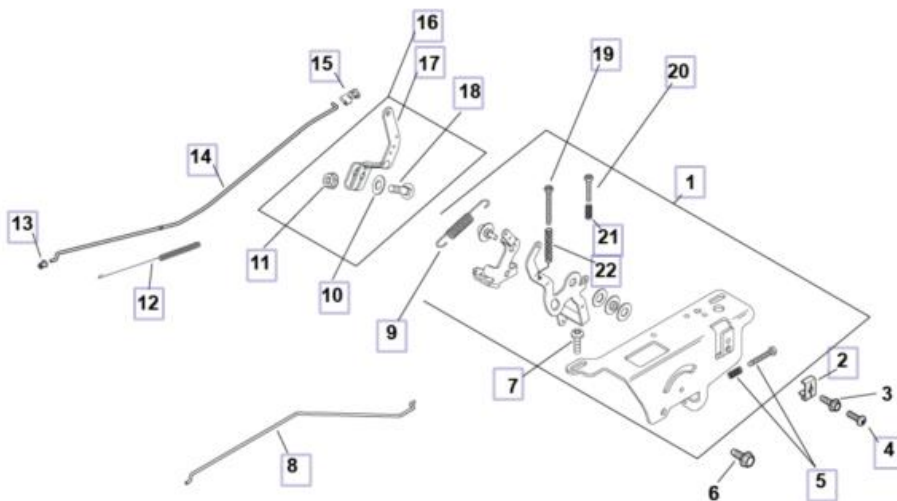

CYLINDER HEAD/BREATHER GROUP

SV470, 471, 480, 530, 540, 541, 590, 591, 600, 601, 610, 620

Ref #	Part #	Description	Qty
1	20 411 05-S	ROD, PUSH	2
2	20 017 01-S	VALVE, INTAKE	1
3	12 468 05-S	WASHER, FLAT 13/32"	1
4	20 032 10-S	SEAL, VALVE STEM	1
5	20 089 03-S	SPRING, VALVE	2
6	20 173 01-S	CAP, VALVE SPRING	2
7	20 062 01-S	LOCK, RETAINER	2
8	20 146 03-S	PLATE, PUSH ROD GUIDE	2
9	20 072 08-S	STUD, ROCKER	2
10	20 186 01-S	ARM, ROCKER	2
11	20 599 04-S	ROCKER PIVOT ASSEMBLY	2
12	20 086 04-S	SCREW, SET	2
13	20 326 20-S	HOSE, BREATHER USE 2...	1
14	20 096 23-S	COVER ASSY, VALVE - U...	1
15	25 086 396-S	SCREW, THREAD FORMI...	7
16	20 041 13-S	GASKET, VALVE COVER	1
17	20 086 02-S	SCREW, CYLINDER HEAD...	6
18	20 318 14-S	KIT, CYLINDER HEAD	1
19	20 016 01-S	VALVE, EXHAUST	1
20	20 841 01-S	KIT, CYLINDER HEAD GA...	1
	20 755 38-S	NOT ILLUSTRATED	1

ENGINE CONTROLS GROUP

SV470, 471, 480, 530, 540, 541, 590, 591, 600, 601, 610, 620

Ref #	Part #	Description	Qty
1	20 536 06-S	KIT, SPEED CONTROL AS...	1
2	12 237 01-S	CLAMP, CABLE	1
4	25 086 405-S	SCREW, THREAD FORMI...	1
5	25 086 297-S	KIT, IDLE ADJ SCREW & S...	1
7	25 086 403-S	SCREW, THREAD FORMI...	2
8	20 079 05-S	LINKAGE, CHOKE	1
9	20 089 11-S	SPRING, GOVERNOR	1
10	X-22-11-S	WASHER, INT TOOTH LO...	1
11	12 100 07-S	NUT, FLANGE 1/4-20	1
12	20 089 10-S	SPRING, LINKAGE	1
13	25 158 08-S	BUSHING, LINKAGE RETA...	1
14	20 079 07-S	LINKAGE, THROTTLE	1
15	25 158 11-S	BUSHING, THROTTLE LIN...	1
16	20 090 11-S	LEVER, GOVERNOR ASS...	2
17	20 090 02-S	LEVER, GOVERNOR - US...	1
18	52 211 04-S	BOLT, RD HD SQ NCK 1/4...	1
19	20 086 18-S	SCREW, PHL THD FRM M...	1
20	20 086 10-S	SCREW, PHL THD FRM M...	1
21	12 089 11-S	SPRING, SPEED CONTROL...	1
22	20 089 13-S	SPRING, SPEED CONTROL	2