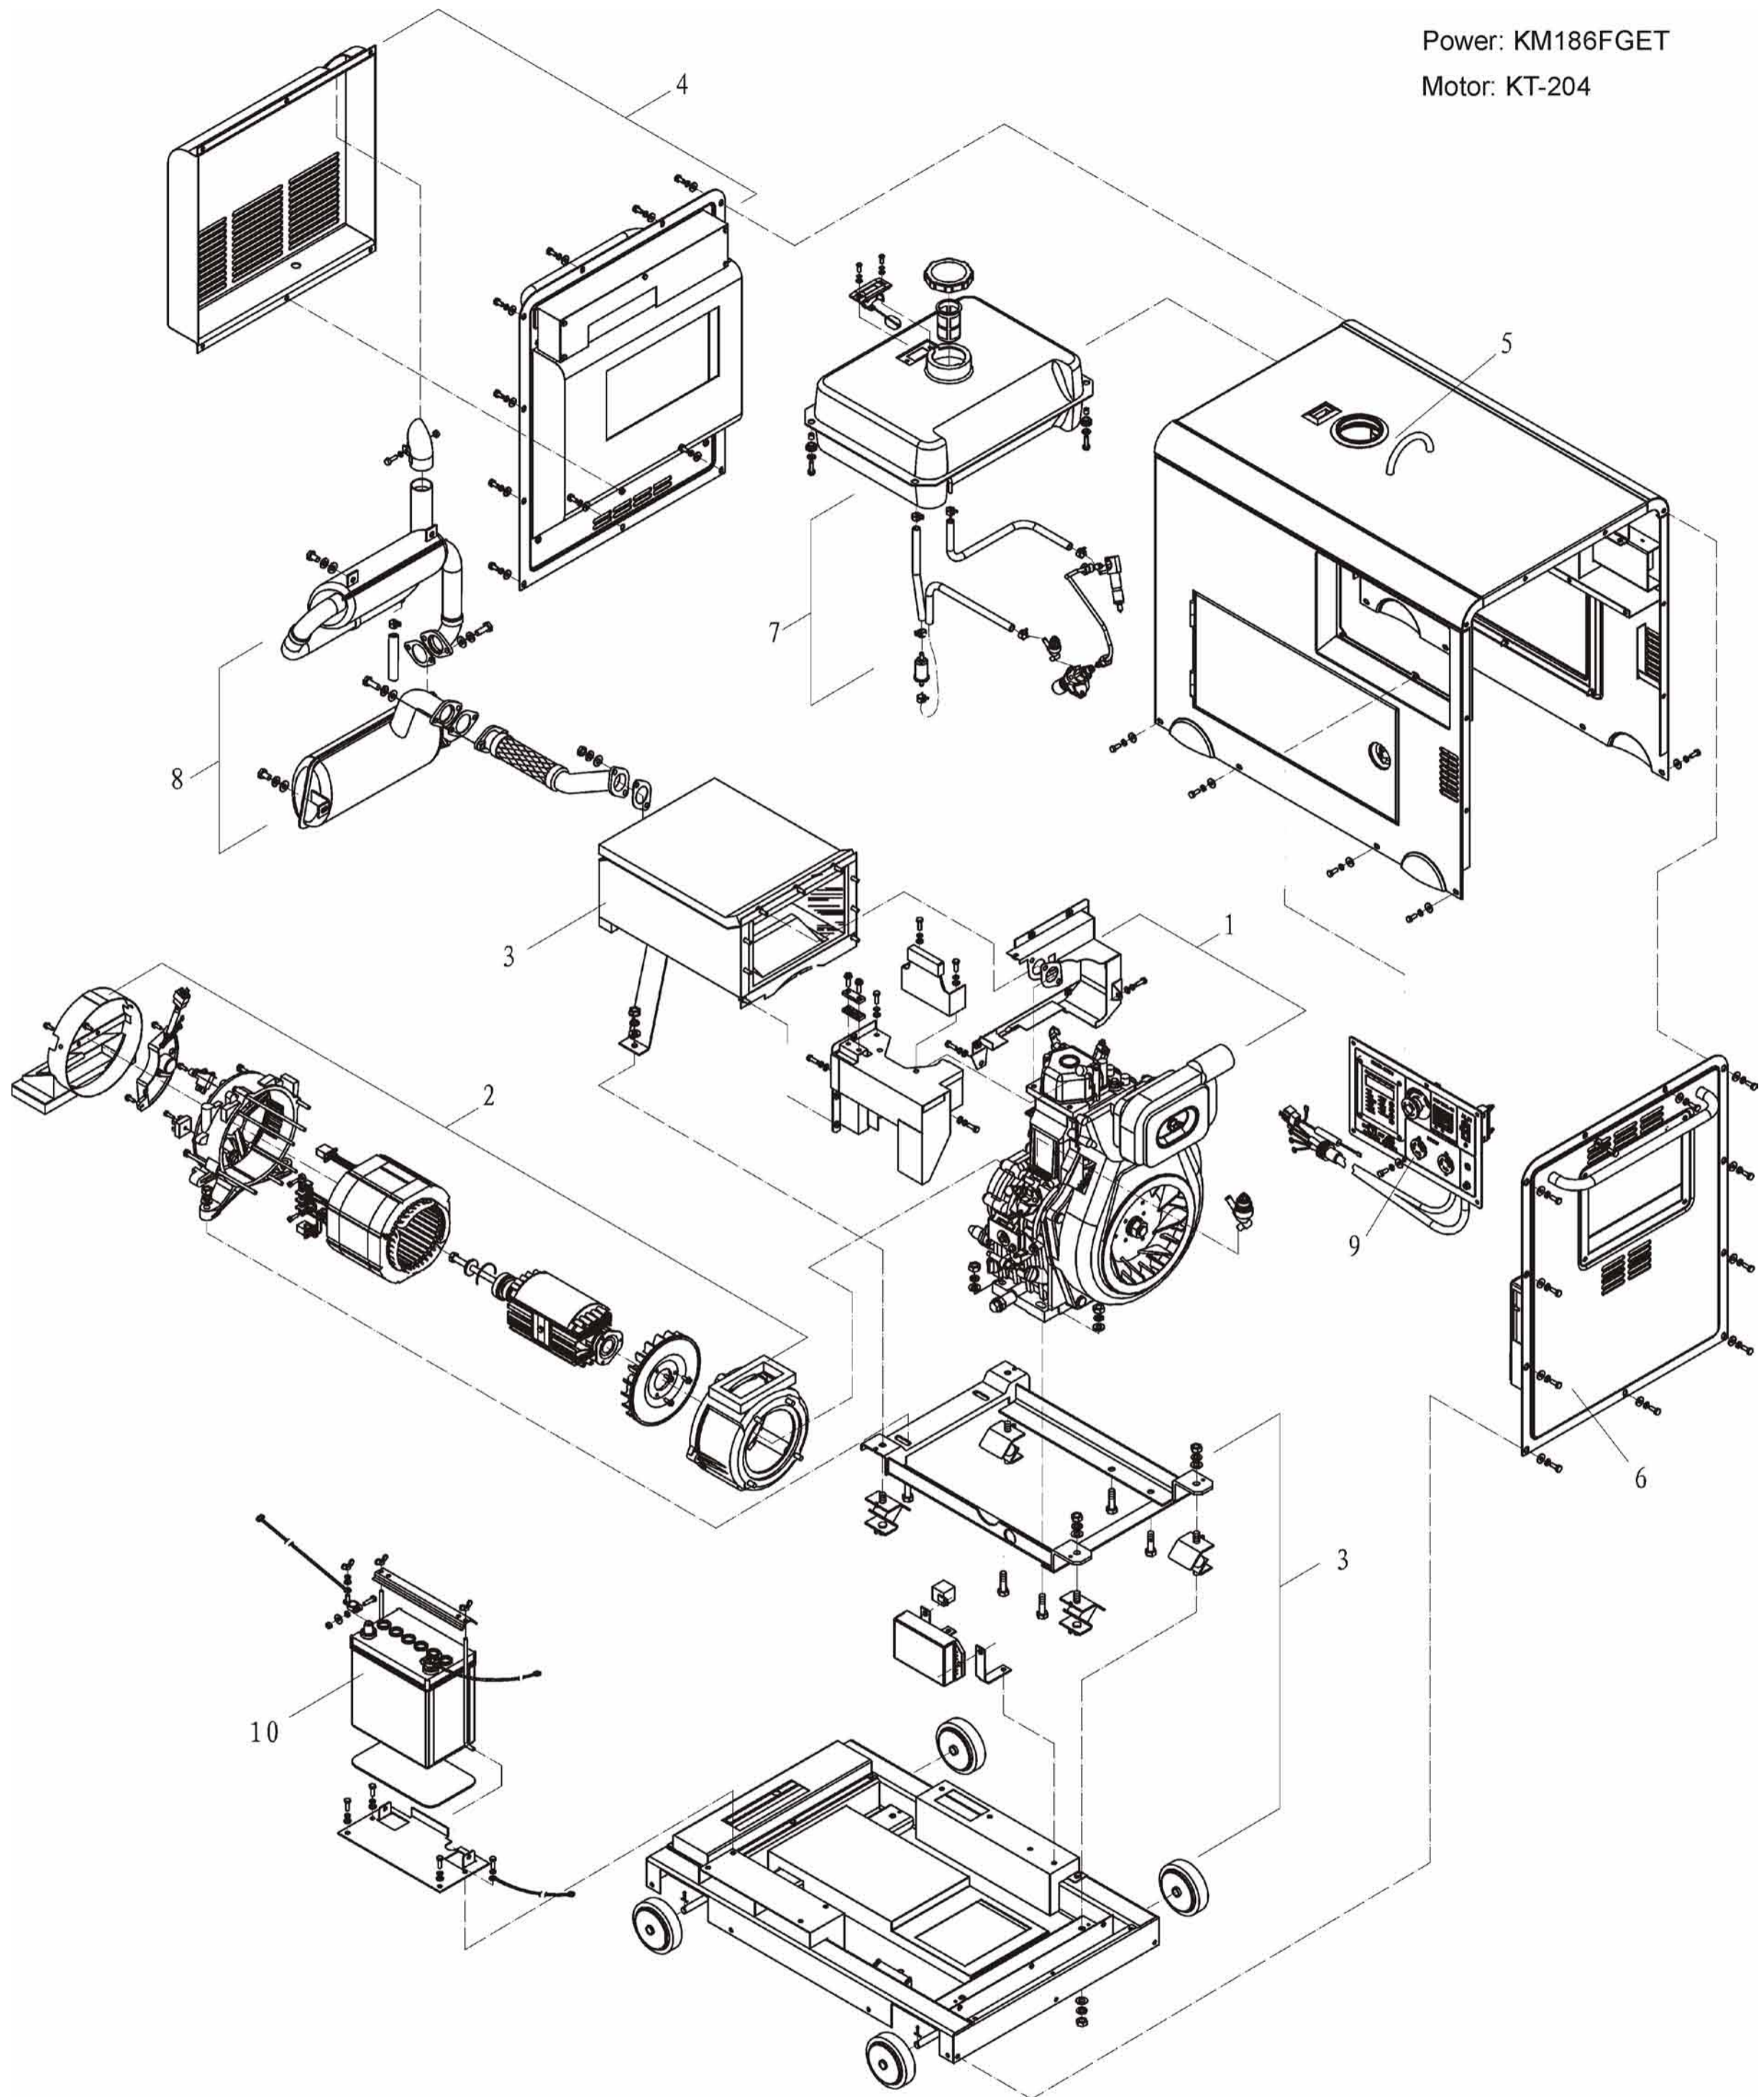

ASSEMBLY AND PARTS ALBUM

KDE6700TA

Power: KM186FGET
Motor: KT-204

No.	Part. No.	Description
1	KDE5000T-01000	Diesel Engine Assembly
2	KDE6700T-02000	Motor Assembly
3	KDE6700T-03000	Chassis
4	KDE6700T-05000	Left Side Plate
5	KDE6700T-08000	Casing Unit

No.	Part. No.	Description
6	KDE6700T-06000	Right Side Plate
7	KDE6700T-07000	Fuel System
8	KDE6700T-08000	Muffler Assembly
9	KDE6700TA-13100	Control Panel
10	KDE6700T-09200	Battery