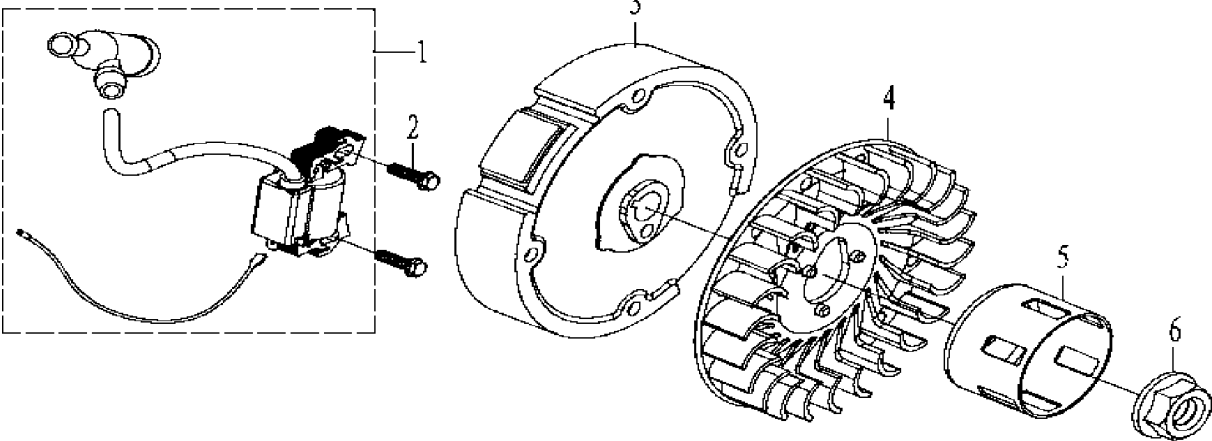

IGNITION SYSTEM

TF 230, 967067801, 2015-12

Ref	Part No	Description	Remark	QTY KIT
1	588 00 81-01	SWITCH		1
2	588 00 82-01	BOLT		1
3	588 00 83-01	FLYWHEEL		1
4	588 00 84-01	FAN		1
5	588 00 85-01	PULLEY		1
6	588 00 86-01	NUT		2