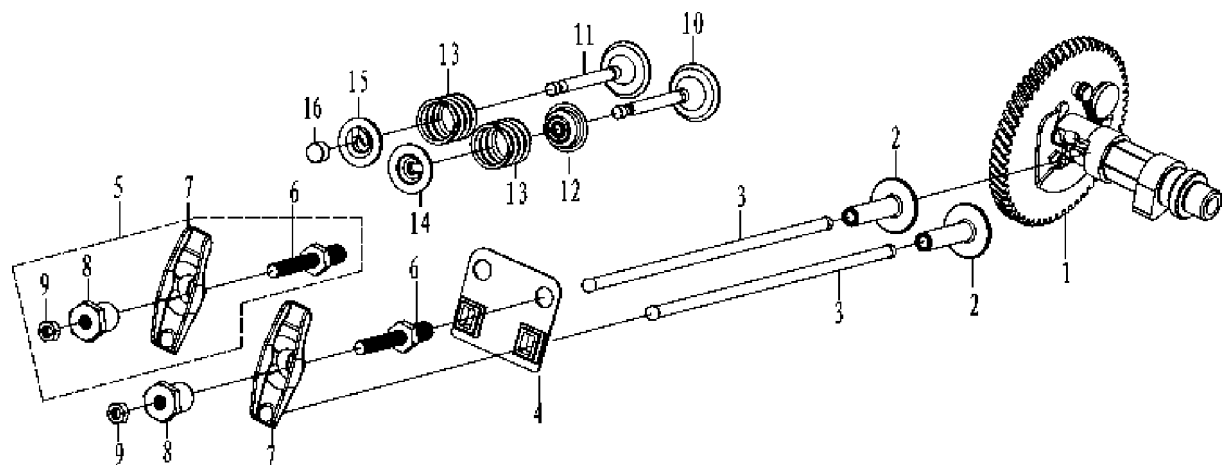

Ref	Part No	Description	Remark	QTY KIT
1	588 01 41-01	SHIELD		1
2	588 00 77-01	BOLT		4
3	588 01 42-01	SHROUD		1

STARTER

TF 230, 967067801, 2015-12

Ref	Part No	Description	Remark	QTY KIT
1	588 00 59-01	STARTER		1
2	588 00 60-01	WASHER		3
3	587 97 94-01	BOLT		4
4	588 00 61-01	BOLT		2
5	588 00 62-01	BOLT		1

Ref	Part No	Description	Remark	QTY KIT
1	587 93 67-01	BOLT		4
2	587 94 91-01	WASHER		4
3	587 94 90-01	WASHER		4
4	587 98 16-01	COVER		1
5	587 94 99-01	BOLT		4
6	587 94 98-01	WASHER		8
7	587 98 17-01	BRACKET		1
8	587 95 01-01	NUT		4
9	587 98 18-01	COVER		1
10	587 98 19-01	BRACKET		1