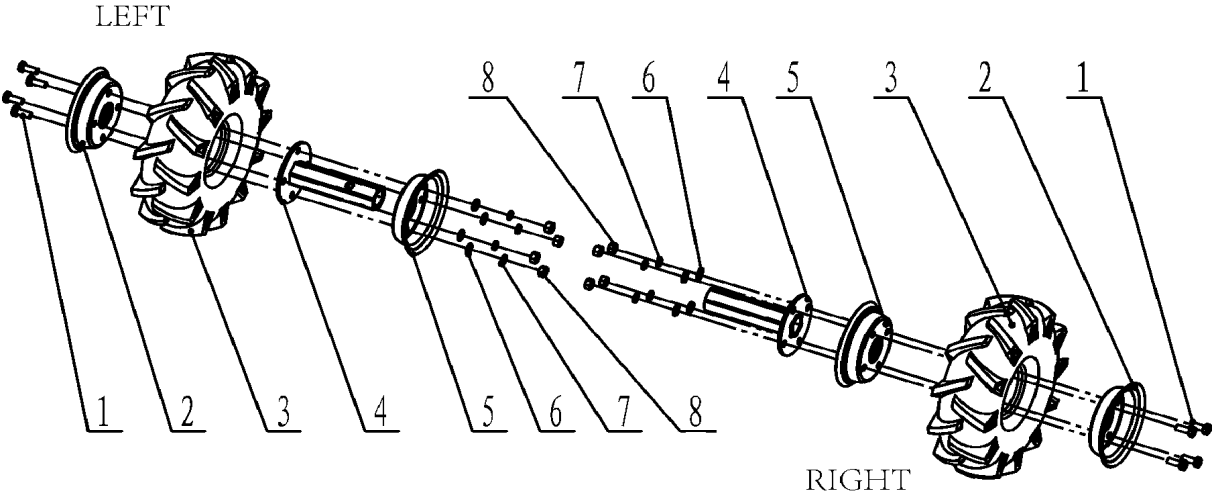

Front wheel Parts

WHEELS & TIRES

TF 230, 967067801, 2015-12

Ref	Part No	Description	Remark	QTY KIT
1	582 15 17-01	SCREW		8
2	582 15 02-01	SPOKE PLATE		2
3	582 10 44-01	TIRE	Tyre 3.5-4 (including inner and outside tyre)	2
3	582 10 45-01	TUBE	Inner tyre 3.5-4	2
3	582 10 47-01	TIRE	Outside tyre 3.5-4	2
4	582 15 04-01	WHEEL AXLE		2
5	582 15 06-01	SPOKE PLATE		2
6	587 94 90-01	WASHER		8
7	587 94 91-01	WASHER		8
8	582 15 18-01	NUT		8