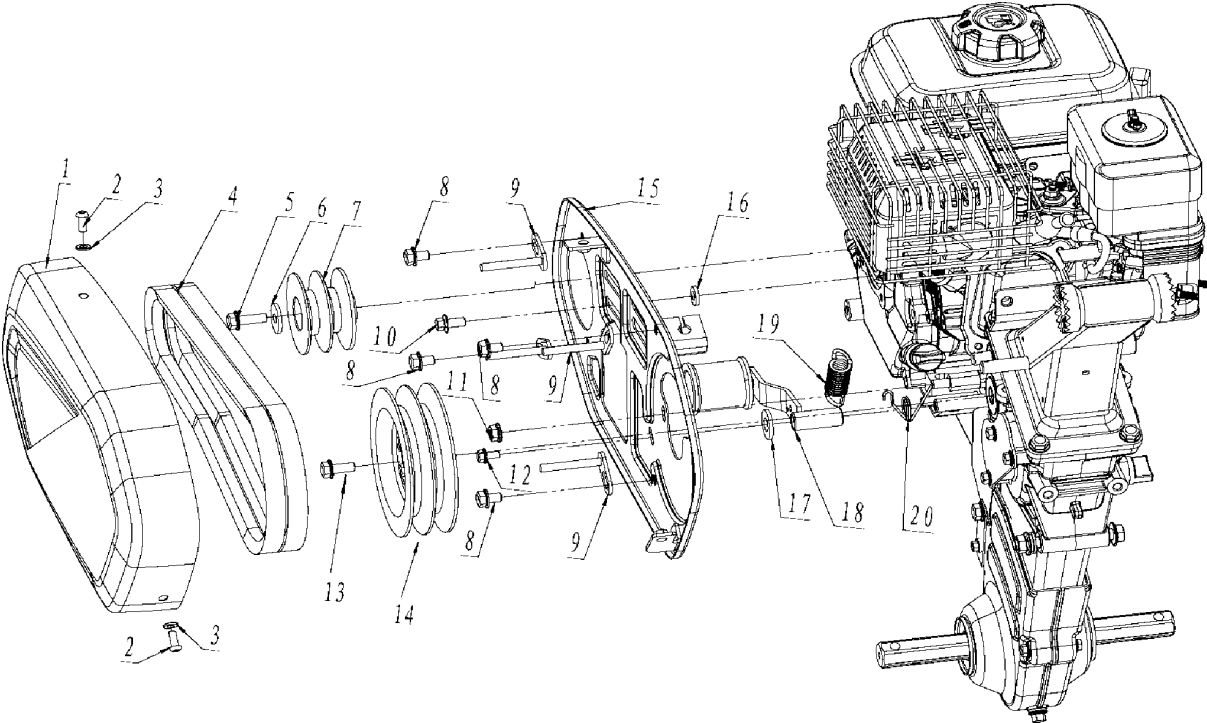

SPARE PARTS LIST

CULTIVATORS/TILLERS

TF 230, 967067801, 2015-12

BELT

TF 230, 967067801, 2015-12

Ref	Part No	Description	Remark	QTY KIT
1	587 95 34-01	BELT COVER		1
2	587 94 99-01	BOLT		2
3	587 93 69-01	WASHER		2
4	587 95 35-01	BELT		2
5	587 95 40-01	BOLT		1
6	587 98 14-01	WASHER		1
7	587 95 37-01	PULLEY		1
8	588 08 97-01	BOLT		4
9	587 95 42-01	LEVER		4
10	588 08 98-01	BOLT		1
11	587 93 73-01	NUT		1
12	588 08 99-01	BOLT		1
13	587 93 70-01	BOLT		1
14	587 95 74-01	PULLEY		1
15	587 98 15-01	BELT COVER		1
16	587 93 75-01	WASHER		1
17	588 09 00-01	WASHER		1
18	587 95 70-01	PULLEY		1
19	587 95 72-01	SPRING		1
20	587 95 73-01	SPRING		1

CONTROLS

TF 230, 967067801, 2015-12

Ref	Part No	Description	Remark	QTY KIT
1	588 00 69-01	ARM		1
2	588 00 71-01	BOLT		1
3	588 00 72-01	NUT		1
4	588 00 73-01	TIE ROD		1
5	588 00 74-01	SPRING		1
6	588 00 75-01	SPRING		1
7	588 00 76-01	CONTROL		1
8	588 00 77-01	BOLT		2
9	588 00 78-01	SCREW		1
10	588 01 69-01	CONNECTION		1
11	588 00 79-01	BOLT		1
12	588 01 70-01	CLAMP		1
13	588 00 80-01	WASHER		1

COVER

TF 230, 967067801, 2015-12

Ref	Part No	Description	Remark	QTY KIT
1	588 00 20-01	COVER		1
2	588 00 21-01	PLUG		1
3	588 00 22-01	SEALING		1
4	588 00 23-01	PLUG		1
5	588 00 25-01	BOLT		1
6	588 00 18-01	SEAL		1
7	588 00 24-01	DIPSTICK		1
8	588 00 26-01	DIPSTICK		1
9	587 94 21-01	BEARING		1
10	588 00 27-01	GASKET		1
11	588 00 28-01	PIN		2

CRANKCASE

TF 230, 967067801, 2015-12

Ref	Part No	Description	Remark	QTY KIT
1	588 00 08-01	CRANKCASE		1
2	588 47 61-01	SEAL		1
3	588 00 10-01	ARM		1
4	588 00 11-01	KEEPER		1
5	588 00 12-01	WASHER		1
6	588 00 13-01	GOVERNOR		1
7	588 00 16-01	BEARING		1
8	588 00 15-01	WASHER		2
9	588 00 17-01	BOLT		2
10	588 00 18-01	SEAL		1