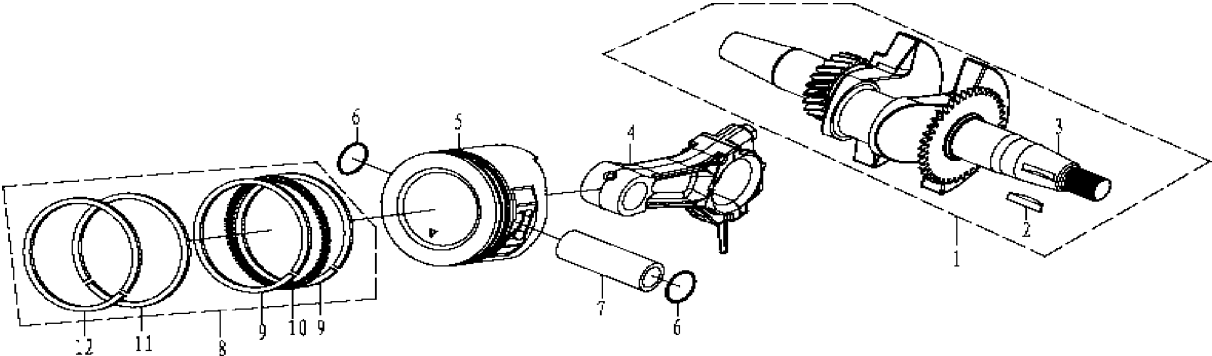

COVER

TF 230, 967067801, 2015-12

Ref	Part No	Description	Remark	QTY KIT
1	588 00 20-01	COVER		1
2	588 00 21-01	PLUG		1
3	588 00 22-01	SEALING		1
4	588 00 23-01	PLUG		1
5	588 00 25-01	BOLT		1
6	588 00 18-01	SEAL		1
7	588 00 24-01	DIPSTICK		1
8	588 00 26-01	DIPSTICK		1
9	587 94 21-01	BEARING		1
10	588 00 27-01	GASKET		1
11	588 00 28-01	PIN		2

CRANKCASE

TF 230, 967067801, 2015-12

Ref	Part No	Description	Remark	QTY KIT
1	588 00 08-01	CRANKCASE		1
2	588 47 61-01	SEAL		1
3	588 00 10-01	ARM		1
4	588 00 11-01	KEEPER		1
5	588 00 12-01	WASHER		1
6	588 00 13-01	GOVERNOR		1
7	588 00 16-01	BEARING		1
8	588 00 15-01	WASHER		2
9	588 00 17-01	BOLT		2
10	588 00 18-01	SEAL		1