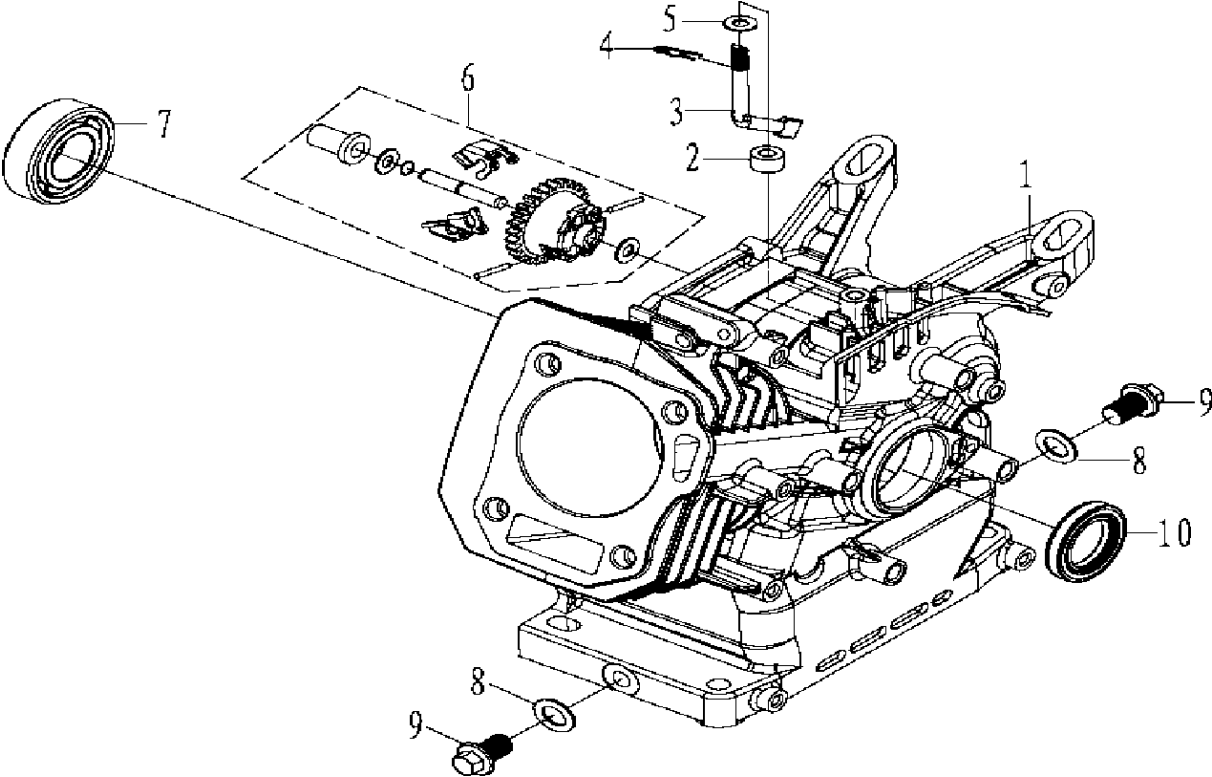

SPARE PARTS LIST

CULTIVATORS/TILLERS

TF 230, 967067801, 2015-12

BELT

TF 230, 967067801, 2015-12

Ref	Part No	Description	Remark	QTY KIT
1	587 95 34-01	BELT COVER		1
2	587 94 99-01	BOLT		2
3	587 93 69-01	WASHER		2
4	587 95 35-01	BELT		2
5	587 95 40-01	BOLT		1
6	587 98 14-01	WASHER		1
7	587 95 37-01	PULLEY		1
8	588 08 97-01	BOLT		4
9	587 95 42-01	LEVER		4
10	588 08 98-01	BOLT		1
11	587 93 73-01	NUT		1
12	588 08 99-01	BOLT		1
13	587 93 70-01	BOLT		1
14	587 95 74-01	PULLEY		1
15	587 98 15-01	BELT COVER		1
16	587 93 75-01	WASHER		1
17	588 09 00-01	WASHER		1
18	587 95 70-01	PULLEY		1
19	587 95 72-01	SPRING		1
20	587 95 73-01	SPRING		1

CONTROLS

TF 230, 967067801, 2015-12

Ref	Part No	Description	Remark	QTY KIT
1	588 00 69-01	ARM		1
2	588 00 71-01	BOLT		1
3	588 00 72-01	NUT		1
4	588 00 73-01	TIE ROD		1
5	588 00 74-01	SPRING		1
6	588 00 75-01	SPRING		1
7	588 00 76-01	CONTROL		1
8	588 00 77-01	BOLT		2
9	588 00 78-01	SCREW		1
10	588 01 69-01	CONNECTION		1
11	588 00 79-01	BOLT		1
12	588 01 70-01	CLAMP		1
13	588 00 80-01	WASHER		1

COVER

TF 230, 967067801, 2015-12

Ref	Part No	Description	Remark	QTY KIT
1	588 00 20-01	COVER		1
2	588 00 21-01	PLUG		1
3	588 00 22-01	SEALING		1
4	588 00 23-01	PLUG		1
5	588 00 25-01	BOLT		1
6	588 00 18-01	SEAL		1
7	588 00 24-01	DIPSTICK		1
8	588 00 26-01	DIPSTICK		1
9	587 94 21-01	BEARING		1
10	588 00 27-01	GASKET		1
11	588 00 28-01	PIN		2

CRANKCASE

TF 230, 967067801, 2015-12

Ref	Part No	Description	Remark	QTY KIT
1	588 00 08-01	CRANKCASE		1
2	588 47 61-01	SEAL		1
3	588 00 10-01	ARM		1
4	588 00 11-01	KEEPER		1
5	588 00 12-01	WASHER		1
6	588 00 13-01	GOVERNOR		1
7	588 00 16-01	BEARING		1
8	588 00 15-01	WASHER		2
9	588 00 17-01	BOLT		2
10	588 00 18-01	SEAL		1