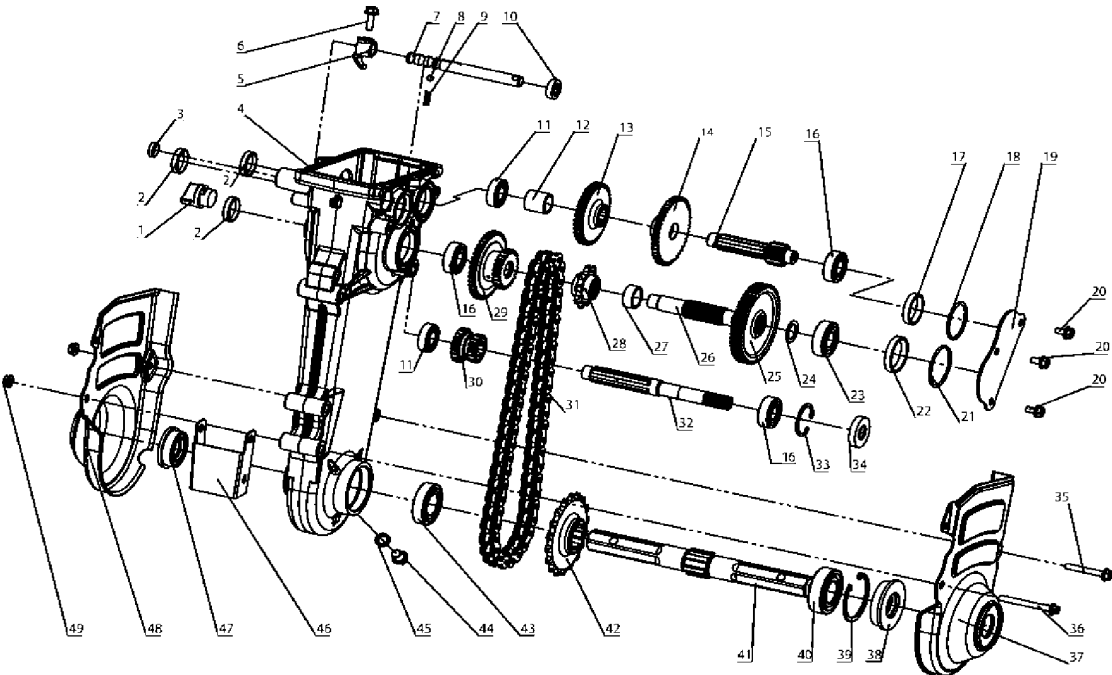

GEAR BOX

TF 230, 967067801, 2015-12

Ref	Part No	Description	Remark	QTY KIT
1	587 94 31-01	OIL PLUG		1
2	587 94 30-01	OIL PLUG		3
3	587 94 29-01	OIL PLUG		1
4	587 97 90-01	GEARBOX		1
5	587 94 05-01	FORK		1
6	587 97 91-01	BOLT		1
7	587 97 92-01	SHAFT		1
8	587 97 93-01	BALL		1
9	587 94 52-01	SPRING		1
10	587 94 33-01	SEAL		1
11	587 93 95-01	BEARING		2
12	587 93 99-01	BUSH		1
13	587 94 00-01	GEAR		1
14	587 94 01-01	GEAR		1
15	587 93 98-01	SHAFT		1
16	587 94 02-01	BEARING		3
17	587 94 36-01	BUSH		1
18	587 94 39-01	O-RING		1
19	587 94 43-01	STOP		1
20	587 97 94-01	BOLT		3
21	587 94 40-01	O-RING		1
22	587 94 37-01	BUSH		1
23	587 94 17-01	BEARING		1
24	587 94 14-01	PLATE		1
25	587 94 13-01	GEAR		1
26	587 94 07-01	SHAFT		1
27	587 94 11-01	BUSH		1
28	587 94 10-01	SPROCKET		1
29	587 94 09-01	GEAR		1
30	587 93 97-01	GEAR		1
31	587 97 95-01	CHAIN		1
32	587 93 96-01	SHAFT		1
33	587 97 96-01	CIRCLIP		1
34	587 94 35-01	SEAL		1
35	587 97 97-01	BOLT		1
36	587 97 98-01	BOLT		1
37	587 97 99-01	COVER		1
38	587 94 25-01	SEAL		1
39	587 94 28-01	O-RING		1
40	587 94 21-01	BEARING		1
41	587 98 00-01	SHAFT		1
42	587 94 20-01	SPROCKET		1
43	587 94 18-01	BEARING		1
44	587 98 01-01	BOLT		1
45	587 98 02-01	WASHER		1
46	587 98 03-01	COVER		1
47	587 94 24-01	SEAL		1
48	587 98 04-01	COVER		1
49	587 98 05-01	NUT		2