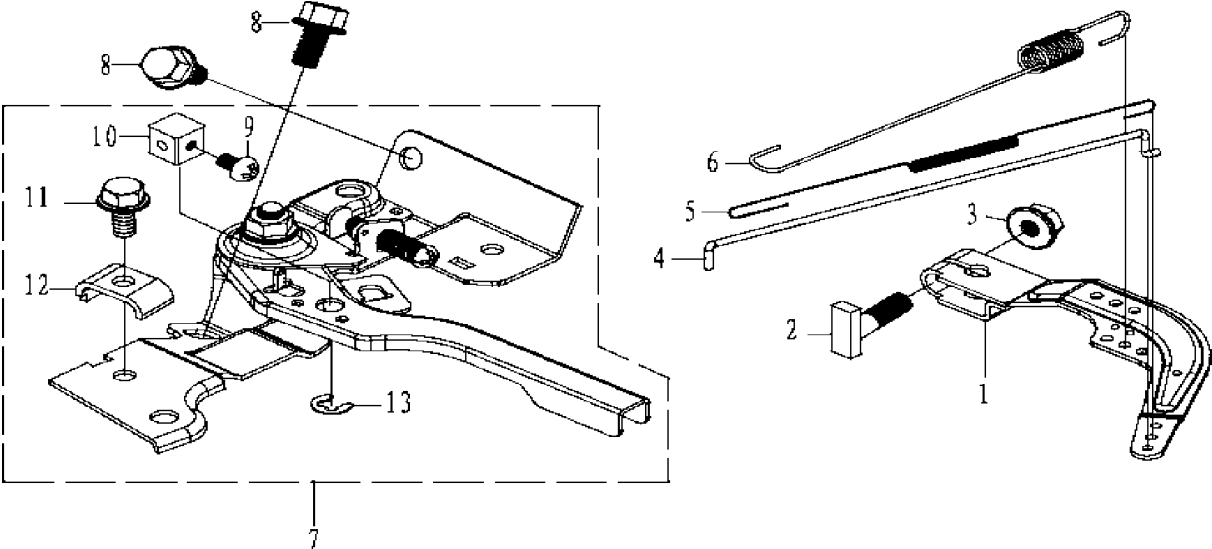

SPARE PARTS LIST

CULTIVATORS/TILLERS

TF 230, 967067801, 2015-12

BELT

TF 230, 967067801, 2015-12

Ref	Part No	Description	Remark	QTY KIT
1	587 95 34-01	BELT COVER		1
2	587 94 99-01	BOLT		2
3	587 93 69-01	WASHER		2
4	587 95 35-01	BELT		2
5	587 95 40-01	BOLT		1
6	587 98 14-01	WASHER		1
7	587 95 37-01	PULLEY		1
8	588 08 97-01	BOLT		4
9	587 95 42-01	LEVER		4
10	588 08 98-01	BOLT		1
11	587 93 73-01	NUT		1
12	588 08 99-01	BOLT		1
13	587 93 70-01	BOLT		1
14	587 95 74-01	PULLEY		1
15	587 98 15-01	BELT COVER		1
16	587 93 75-01	WASHER		1
17	588 09 00-01	WASHER		1
18	587 95 70-01	PULLEY		1
19	587 95 72-01	SPRING		1
20	587 95 73-01	SPRING		1

CONTROLS

TF 230, 967067801, 2015-12

Ref	Part No	Description	Remark	QTY KIT
1	588 00 69-01	ARM		1
2	588 00 71-01	BOLT		1
3	588 00 72-01	NUT		1
4	588 00 73-01	TIE ROD		1
5	588 00 74-01	SPRING		1
6	588 00 75-01	SPRING		1
7	588 00 76-01	CONTROL		1
8	588 00 77-01	BOLT		2
9	588 00 78-01	SCREW		1
10	588 01 69-01	CONNECTION		1
11	588 00 79-01	BOLT		1
12	588 01 70-01	CLAMP		1
13	588 00 80-01	WASHER		1

COVER

TF 230, 967067801, 2015-12

Ref	Part No	Description	Remark	QTY KIT
1	588 00 20-01	COVER		1
2	588 00 21-01	PLUG		1
3	588 00 22-01	SEALING		1
4	588 00 23-01	PLUG		1
5	588 00 25-01	BOLT		1
6	588 00 18-01	SEAL		1
7	588 00 24-01	DIPSTICK		1
8	588 00 26-01	DIPSTICK		1
9	587 94 21-01	BEARING		1
10	588 00 27-01	GASKET		1
11	588 00 28-01	PIN		2

CUTTING BLADE

TF 230, 967067801, 2015-12

Ref	Part No	Description	Remark	QTY KIT
1	587 98 53-01	BLADE		12
2	587 98 54-01	BLADE		12
3	587 98 55-01	HOLDER		2
4	587 95 24-01	BOLT		2
5	587 98 56-01	PIN		4
6	587 98 57-01	HOLDER		2
7	587 98 10-01	CLIP		4
8	587 94 90-01	WASHER		2
9	587 94 91-01	WASHER		26
10	587 93 74-01	NUT		26
11	587 98 60-01	BOLT		24
12	587 98 61-01	BLADE		2