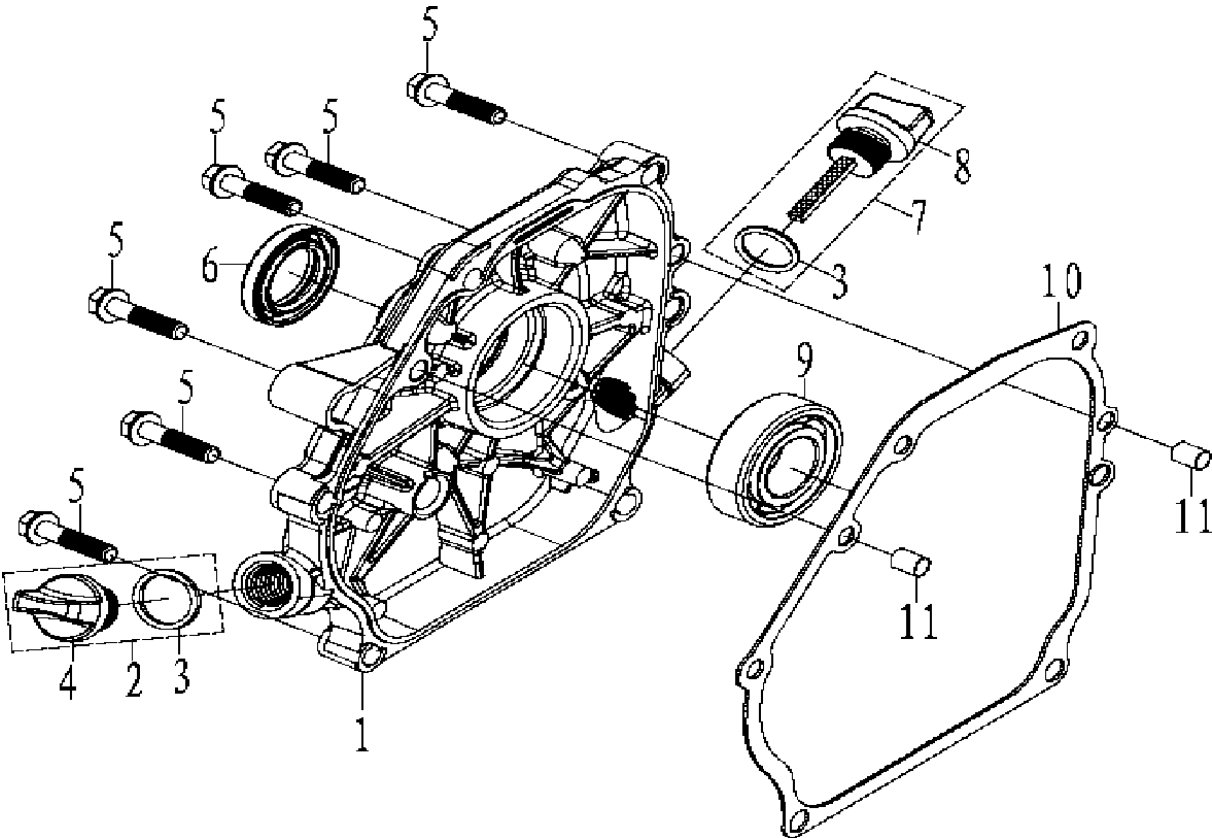

SPARE PARTS LIST

CULTIVATORS/TILLERS

TF 230, 967067801, 2015-12

BELT

TF 230, 967067801, 2015-12

Ref	Part No	Description	Remark	QTY KIT
1	587 95 34-01	BELT COVER		1
2	587 94 99-01	BOLT		2
3	587 93 69-01	WASHER		2
4	587 95 35-01	BELT		2
5	587 95 40-01	BOLT		1
6	587 98 14-01	WASHER		1
7	587 95 37-01	PULLEY		1
8	588 08 97-01	BOLT		4
9	587 95 42-01	LEVER		4
10	588 08 98-01	BOLT		1
11	587 93 73-01	NUT		1
12	588 08 99-01	BOLT		1
13	587 93 70-01	BOLT		1
14	587 95 74-01	PULLEY		1
15	587 98 15-01	BELT COVER		1
16	587 93 75-01	WASHER		1
17	588 09 00-01	WASHER		1
18	587 95 70-01	PULLEY		1
19	587 95 72-01	SPRING		1
20	587 95 73-01	SPRING		1

CONTROLS

TF 230, 967067801, 2015-12

Ref	Part No	Description	Remark	QTY KIT
1	588 00 69-01	ARM		1
2	588 00 71-01	BOLT		1
3	588 00 72-01	NUT		1
4	588 00 73-01	TIE ROD		1
5	588 00 74-01	SPRING		1
6	588 00 75-01	SPRING		1
7	588 00 76-01	CONTROL		1
8	588 00 77-01	BOLT		2
9	588 00 78-01	SCREW		1
10	588 01 69-01	CONNECTION		1
11	588 00 79-01	BOLT		1
12	588 01 70-01	CLAMP		1
13	588 00 80-01	WASHER		1

COVER

TF 230, 967067801, 2015-12

Ref	Part No	Description	Remark	QTY KIT
1	588 00 20-01	COVER		1
2	588 00 21-01	PLUG		1
3	588 00 22-01	SEALING		1
4	588 00 23-01	PLUG		1
5	588 00 25-01	BOLT		1
6	588 00 18-01	SEAL		1
7	588 00 24-01	DIPSTICK		1
8	588 00 26-01	DIPSTICK		1
9	587 94 21-01	BEARING		1
10	588 00 27-01	GASKET		1
11	588 00 28-01	PIN		2

CRANKSHAFT

TF 230, 967067801, 2015-12

Ref	Part No	Description	Remark	QTY KIT
1	588 00 29-01	CRANKSHAFT ASSY		1
2	588 00 30-01	WOODRUFF KEY		1
3	588 00 31-01	CRANKSHAFT		1
4	588 00 32-01	CONNECTING ROD		1
5	588 00 33-01	PISTON		1
6	588 00 34-01	CLIP		2
7	588 00 35-01	PISTON PIN		1
8	588 00 36-01	PISTON RING		1
9	588 00 37-01	FILM		1
10	588 00 38-01	BUSH		1
11	588 00 39-01	RING		1
12	588 00 40-01	RING		1