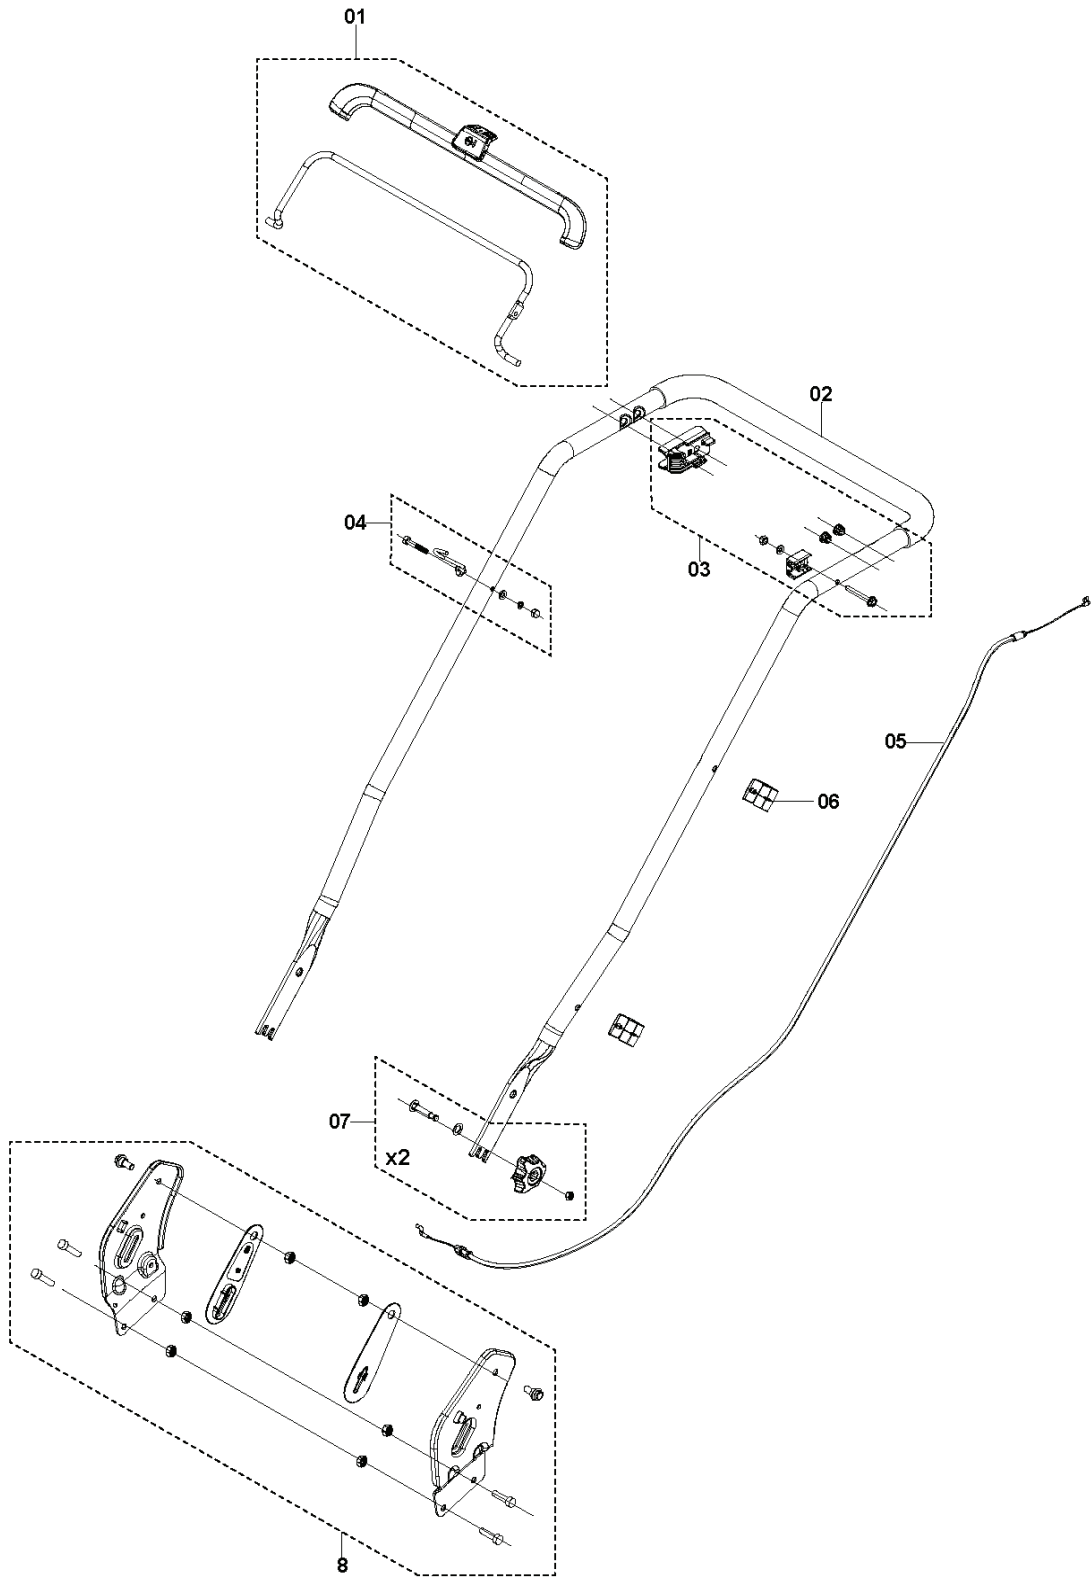

B LC 151
HANDLE

REF.	PART NO.	DESCRIPTION	REMARK	QTY.	KIT
1	598818201	BAIL ARM ASSY	BAIL ARM	1	
2	598722001	HANDLE KIT	HANDLE AND SHEATH	1	
3	598684129	BAIL ARM ASSY	BAIL ARM	1	
4	598825601	HANDLE KIT	HANDLE	1	
5	529596301	CABLE	FLAMEOUT CABLE	1	
6	598861401	CLIP	CABLE CLIP	1	
7	598684125	KNOB ASSY	For 970488301. KNOB.	2	
7	529596001	KNOB ASSY	For 970488302. KNOB.	2	
8	598684113	SUPPORT KIT	HANDLE BRACKET	1