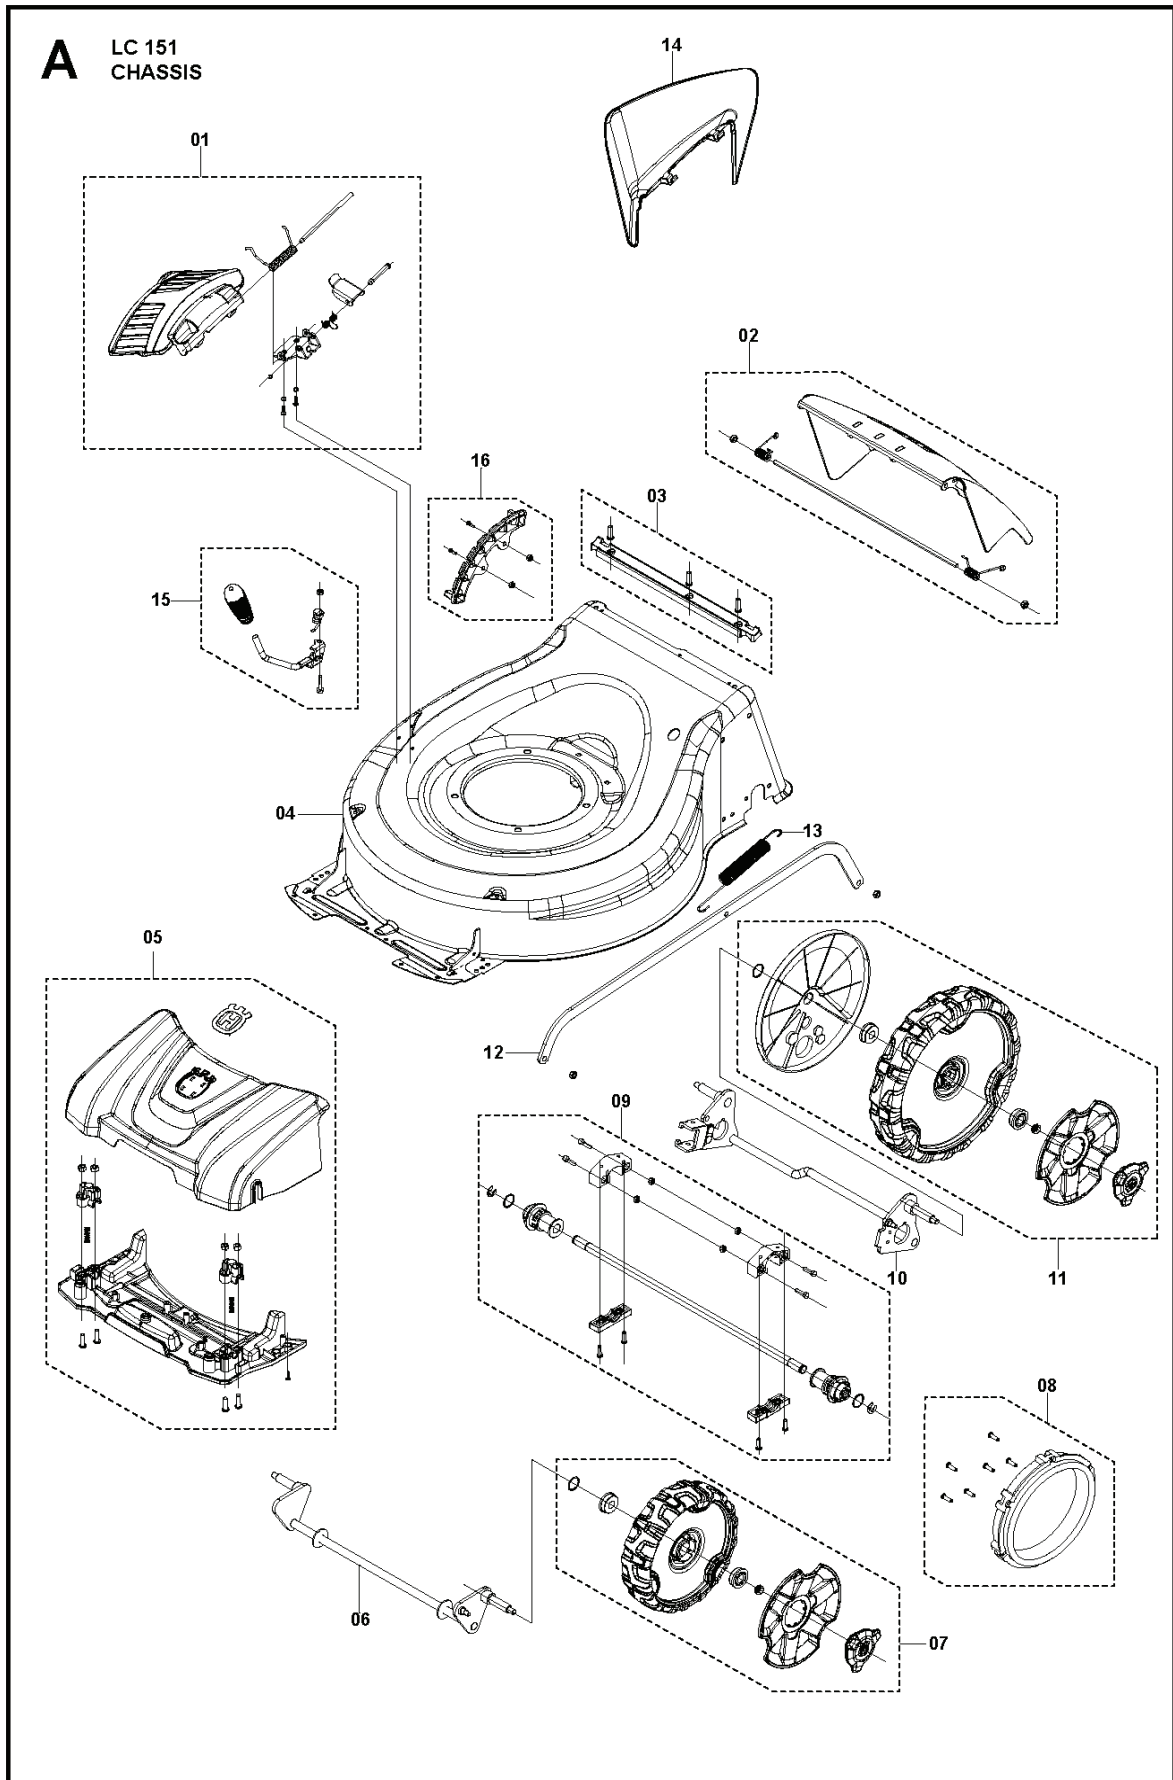

# **SPARE PARTS CATALOGUE**

**: HUSQVARNA LC 151**

Spare Parts List

---

# **SPARE PARTS LIST**

**A** LC 151  
CHASSIS

REF.	PART NO.	DESCRIPTION	REMARK	QTY.	KIT
1	598684111	PLATE KIT	SIDE DISCHARGE PLATE	1	
2	598684119	FLAP	REAR DOOR	1	
3	598684128	SEALING PLATE	SEALING PLATE	1	
4	598861201	CHASSIS	CHASSIS	1	
5	598684122	COVER KIT	FRONT COVER	1	
6	598818701	AXLE	For 970488301. WHEEL AXLE.	1	
6	529595301	AXLE	For 970488302. WHEEL AXLE.	1	
7	598512901	WHEEL	FRONT WHEEL	2	
8	598721701	DUST SEAL	For 970488301. DUST-PROOF RING.	1	
8	529595401	DUST SEAL	For 970488302. DUST-PROOF RING.	1	
9	598513301	AXLE	REAR SHAFT	1	
10	598684109	AXLE	For 970488301. WHEEL AXLE.	1	
10	529595501	AXLE	For 970488302. WHEEL AXLE.	1	
11	598684103	WHEEL	For 970488301. REAR WHEEL.	2	
12	599138801	ROD	For 970488301. HEIGHT ADJUSTMENT ROD.	1	
12	529596201	ROD	For 970488302. HEIGHT ADJUSTMENT ROD.	1	
13	599138901	SPRING	HEIGHT ADJUSTMENT SPRING	1	
14	598819001	COVER	SIDE PROTECTION COVER	1	
15	599139101	HANDLE KIT	For 970488301. HEIGHT ADJUSTMENT HANDLE.	1	
15	529595701	HANDLE KIT	For 970488302. HEIGHT ADJUSTMENT HANDLE.	1	
16	599139001	PLATE KIT	For 970488301. HEIGHT ADJUSTMENT PLATE.	1	
16	529595801	PLATE KIT	For 970488302. HEIGHT ADJUSTMENT PLATE.	1	

**B** LC 151  
HANDLE

---

REF.	PART NO.	DESCRIPTION	REMARK	QTY.	KIT
1	598818201	BAIL ARM ASSY	BAIL ARM	1	
2	598722001	HANDLE KIT	HANDLE AND SHEATH	1	
3	598684129	BAIL ARM ASSY	BAIL ARM	1	
4	598825601	HANDLE KIT	HANDLE	1	
5	529596301	CABLE	FLAMEOUT CABLE	1	
6	598861401	CLIP	CABLE CLIP	1	
7	598684125	KNOB ASSY	For 970488301. KNOB.	2	
7	529596001	KNOB ASSY	For 970488302. KNOB.	2	
8	598684113	SUPPORT KIT	HANDLE BRACKET	1	