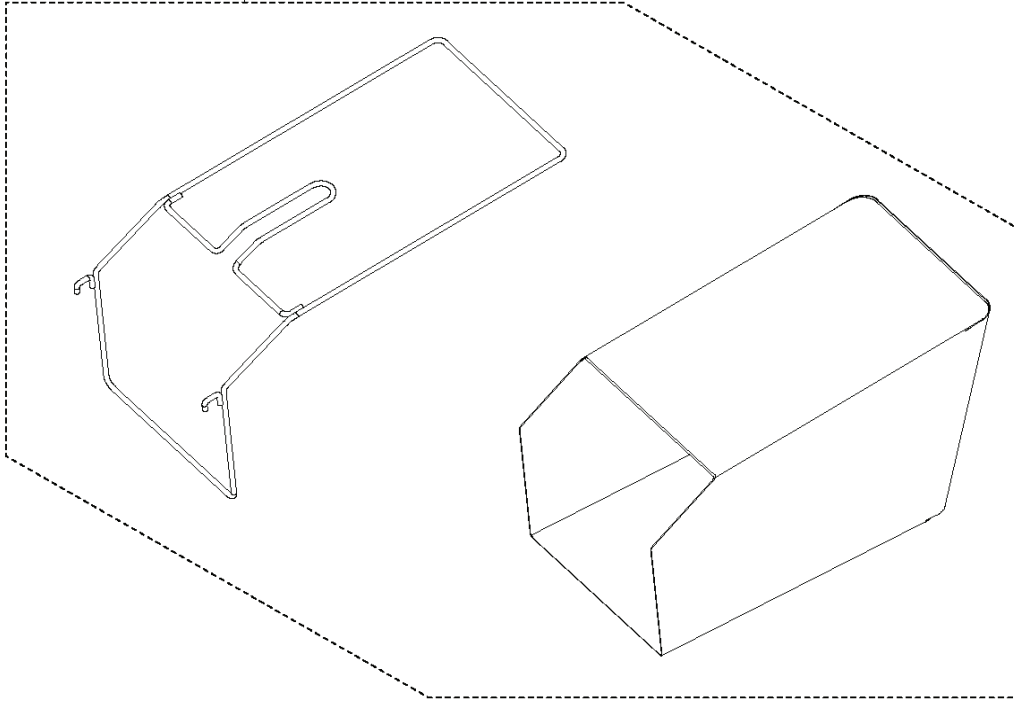

REF.	PART NO.	DESCRIPTION	REMARK	QTY.	KIT
1	599912501	ENGINE	FOR: EU/LATAM	1	
1	599912301	ENGINE	FOR: AU	1	
1	599912502	ENGINE	FOR: CDA/PARTS ONLY SEE HS166A ENGINE IPL	1	
2	598684107	HEIGHT ADJUSTER	For 970488301. HEIGHT ADJUSTER.	1	
2	529595901	HEIGHT ADJUSTER	For 970488302. HEIGHT ADJUSTER.	1	
3	529595101	INSTALLATION KIT	BOLTS AND NUTS	1	
4	598513501	COVER	BELT COVER	1	
5	529595001	BLADE SUPPORT	BLADE ADAPTER	1	
6	598562601	BLADE	Collect 51 cm	1	
7	598018001	MULCH KIT	MULCHING KIT	1	
8	597683901	BLADE	BLADE 20" mulch blade petrol engine	1	

D

LC 151
GRASS HANDLING

01