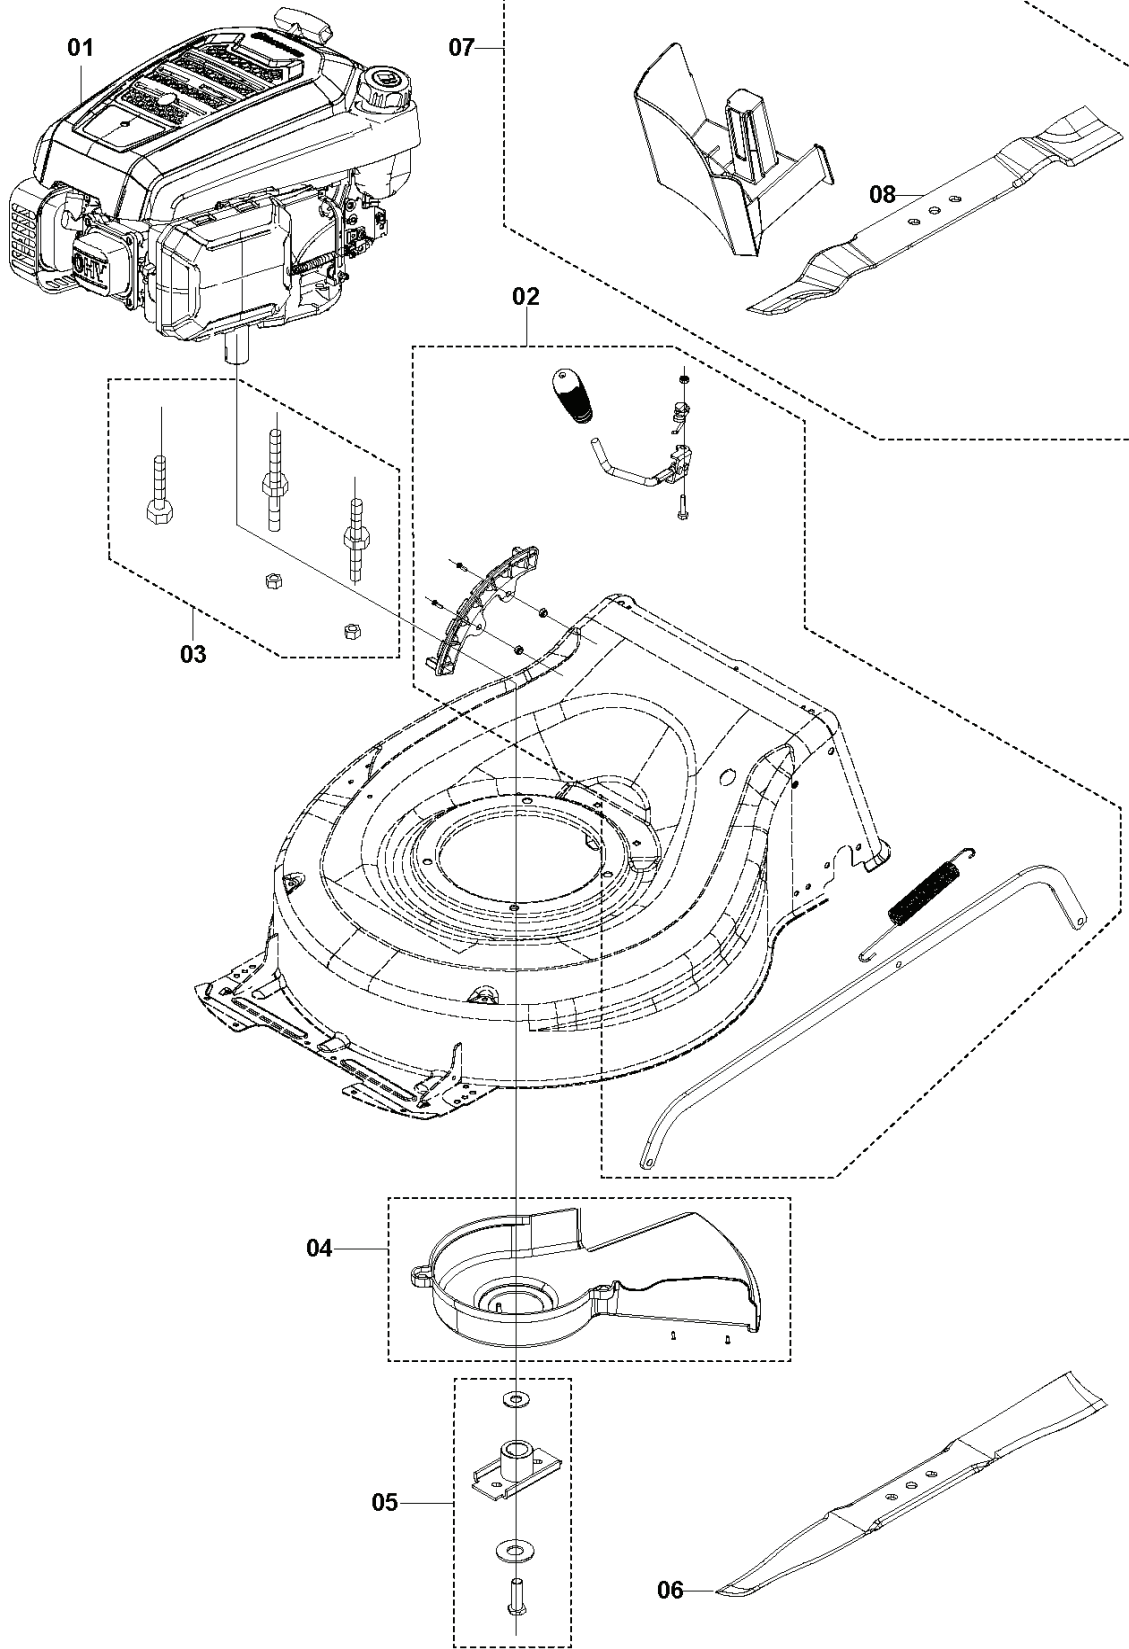

C LC 151
ENGINE

REF.	PART NO.	DESCRIPTION	REMARK	QTY.	KIT
1	599912501	ENGINE	FOR: EU/LATAM	1	
1	599912301	ENGINE	FOR: AU	1	
1	599912502	ENGINE	FOR: CDA/PARTS ONLY SEE HS166A ENGINE IPL	1	
2	598684107	HEIGHT ADJUSTER	For 970488301. HEIGHT ADJUSTER.	1	
2	529595901	HEIGHT ADJUSTER	For 970488302. HEIGHT ADJUSTER.	1	
3	529595101	INSTALLATION KIT	BOLTS AND NUTS	1	
4	598513501	COVER	BELT COVER	1	
5	529595001	BLADE SUPPORT	BLADE ADAPTER	1	
6	598562601	BLADE	Collect 51 cm	1	
7	598018001	MULCH KIT	MULCHING KIT	1	
8	597683901	BLADE	BLADE 20" mulch blade petrol engine	1