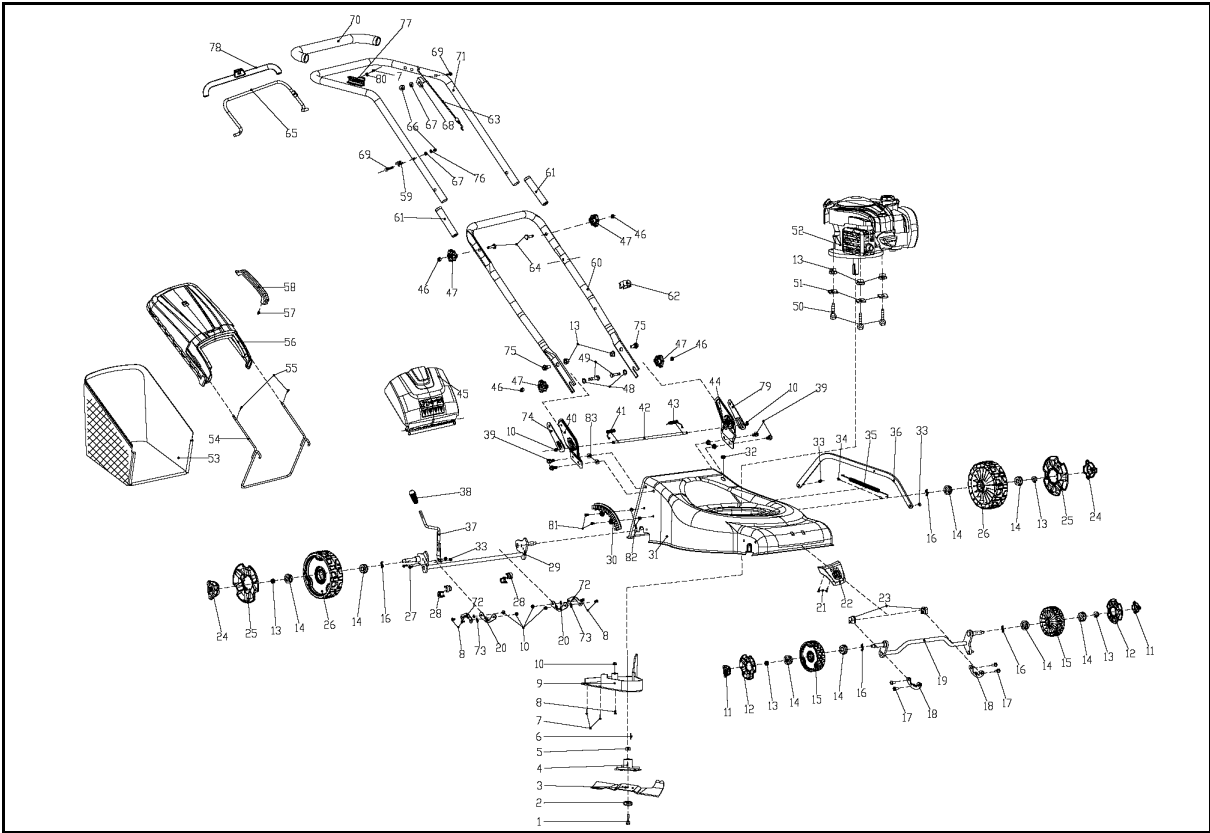

SPARE PARTS LIST

LAWN MOWERS: CONSUMER
WALK-BEHINDS

LC140, 967320001, 2016-01

Ref	Part No	Description	Remark	QTY KIT
1	587 91 38-01	LOCKING BOLT		1
2	587 91 07-01	WASHER		1
3	587 38 63-10	MOWER BLADE		1
4	587 91 12-01	BLADE SUPPORT		1
5	587 91 54-01	BUSH		1
6	587 91 53-01	FLAT PIN		1
7	587 91 22-01	SCREW		3
8	587 91 26-01	SCREW		5
9	587 90 98-01	COVER		1
10	587 91 34-01	LOCK NUT		7
11	587 58 50-01	WHEEL COVER		2
12	587 58 52-01	WHEEL COVER		2
13	587 91 35-01	LOCKING BOLT		7
14	587 91 29-01	BEARING		8
15	587 58 54-01	WHEEL		2
16	587 91 46-01	WASHER		4
17	587 91 25-01	SCREW		4
18	587 91 10-01	FIXING PLATE		2
19	587 91 15-01	AXLE		1
20	587 91 09-01	FIXING PLATE		2
21	587 91 24-01	SCREW		2
22	587 58 49-01	FRONT COVER		1
23	587 90 97-01	LOCKING RING		2
24	587 58 51-01	WHEEL COVER		2
25	587 58 53-01	WHEEL COVER		2
26	587 91 80-01	WHEEL		2
27	587 91 27-01	WASHER		2
28	587 91 79-01	COVER		4
29	587 91 81-01	AXLE		1
30	587 90 99-01	SEGMENT		1
31	587 90 88-01	PLATE		1
32	587 99 23-01	PLUG		1
33	587 91 31-01	LOCKING BOLT		4
34	587 91 58-01	TUBING		2
35	587 91 49-01	SPRING		1
36	502 23 06-01	CONNECTING ROD		1
37	502 50 27-01	HANDLE ASSY		1
38	587 58 57-01	KNOB		1
39	587 91 39-01	BOLT		4
40	501 05 44-01	BRACKET		1
41	587 91 51-01	SPRING		1
42	502 23 10-01	ROD		1
43	587 91 50-01	BRACKET		1
44	501 05 47-01	BRACKET		1
45	587 58 59-01	FLAP		1
46	587 91 33-01	HEXAGON NUT		4
47	587 58 58-01	KNOB		4
48	502 25 87-01	SPACER RING		2
49	502 25 99-01	BOLT		2
50	587 91 37-01	BOLT		3
51	587 91 11-01	GASKET		3
52	587 91 61-01	ENGINE		1
53	587 58 63-01	GRASSBAG		1
54	587 91 18-01	BRACKET		1
55	587 91 21-01	SCREW		2
56	587 58 60-01	COVER		1
57	587 91 23-01	SCREW		1
58	587 58 61-01	HANDLE		1
59	502 27 58-01	HOOK		1
60	502 27 59-01	HANDLE		1
61	501 05 54-01	COVER		2
62	501 05 57-01	HOLDER		2
63	502 40 18-01	CABLE		1
64	502 40 21-01	BOLT		2