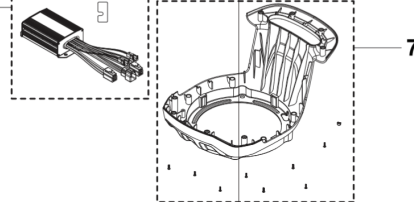

SPARE PARTS CATALOGUE
: HUSQVARNA LC137I WITHOUT BATTERY AND CHARGER

Spare Parts List

SPARE PARTS LIST

LC 137i
HANDLE

REF.	PART NO.	DESCRIPTION	REMARK	QTY.	KIT
1	531146751	BAIL ARM ASSY		1	
2	531146758	HANDLE TUBE	UPPER HANDLE	1	
3	531146750	SEAT BRACKET ASSY		1	
4	531146749	SWITCHBOX ASSY		1	
5	531146757	WIRE	HANDLE CONTROL	1	
6	531146759	HANDLE TUBE	LOWER HANDLE	1	
7	531146762	KNOB ASSY	Knob	1	
8	599349379	CLIP	Cable Clip	1	
9	529596001	KNOB ASSY	Knob	2	
10	531146748	HANDLE SUPPORT ASSY		1	

LC 137i
POWER HEAD

REF.	PART NO.	DESCRIPTION	REMARK	QTY.	KIT
1	531146731	COVER KIT	BATTERY LID KIT	1	
2	501490101	KEY		1	
3	531146733	BATTERY BOX		1	
4	531146732	WIRE	WIRE KIT	1	
5	531146734	MOTOR KIT	500W, 36V, BLDC, Single Phase	1	
6	531146735	CONTROL		1	
7	531146736	COVER KIT	POWER UNIT LOWER COVER	1	
8	531146742	INSTALLATION KIT		1	
9	531146741	BLADE SUPPORT		1	
10	529441701	BLADE		1	

LC 137i
DECK

REF.	PART NO.	DESCRIPTION	REMARK	QTY.	KIT
1	531146746	FLAP	REAR FLAP	1	
2	531146761	PLUG	RUBBER PLUG	1	
3	531146744	CHASSIS		1	
4	531146743	COVER KIT	BELT PROTECTION COVER	1	
5	531146747	HEIGHT ADJUSTER		1	
6	531146739	WEIGHT		1	
7	531146740	COVER KIT	BASE COVER	1	
8	531146754	SPRING		1	
9	531146745	BAR	STRENGTH BAR	1	
10	531146753	CONNECTION ROD		1	
11	599349422	WHEEL	REAR WHEEL	1	
12	531146752	AXLE	REAR AXLE	1	
13	531146737	WHEEL KIT		1	
14	531146738	AXLE	FRONT AXLE	1	