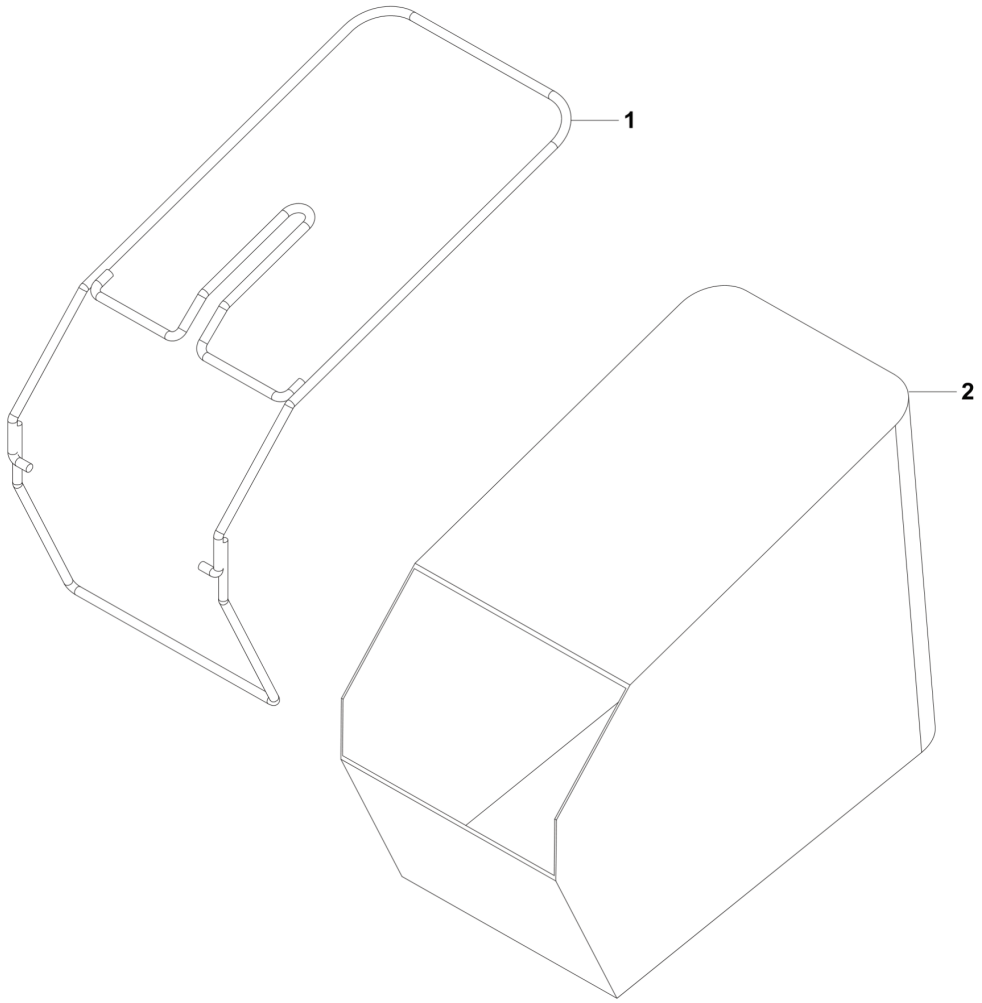

LC 137i
GRASS BAG

REF.	PART NO.	DESCRIPTION	REMARK	QTY.	KIT
1	531146755	HOLDER	GRASSBAG HOLDER	1	
2	531146756	GRASSBAG		1