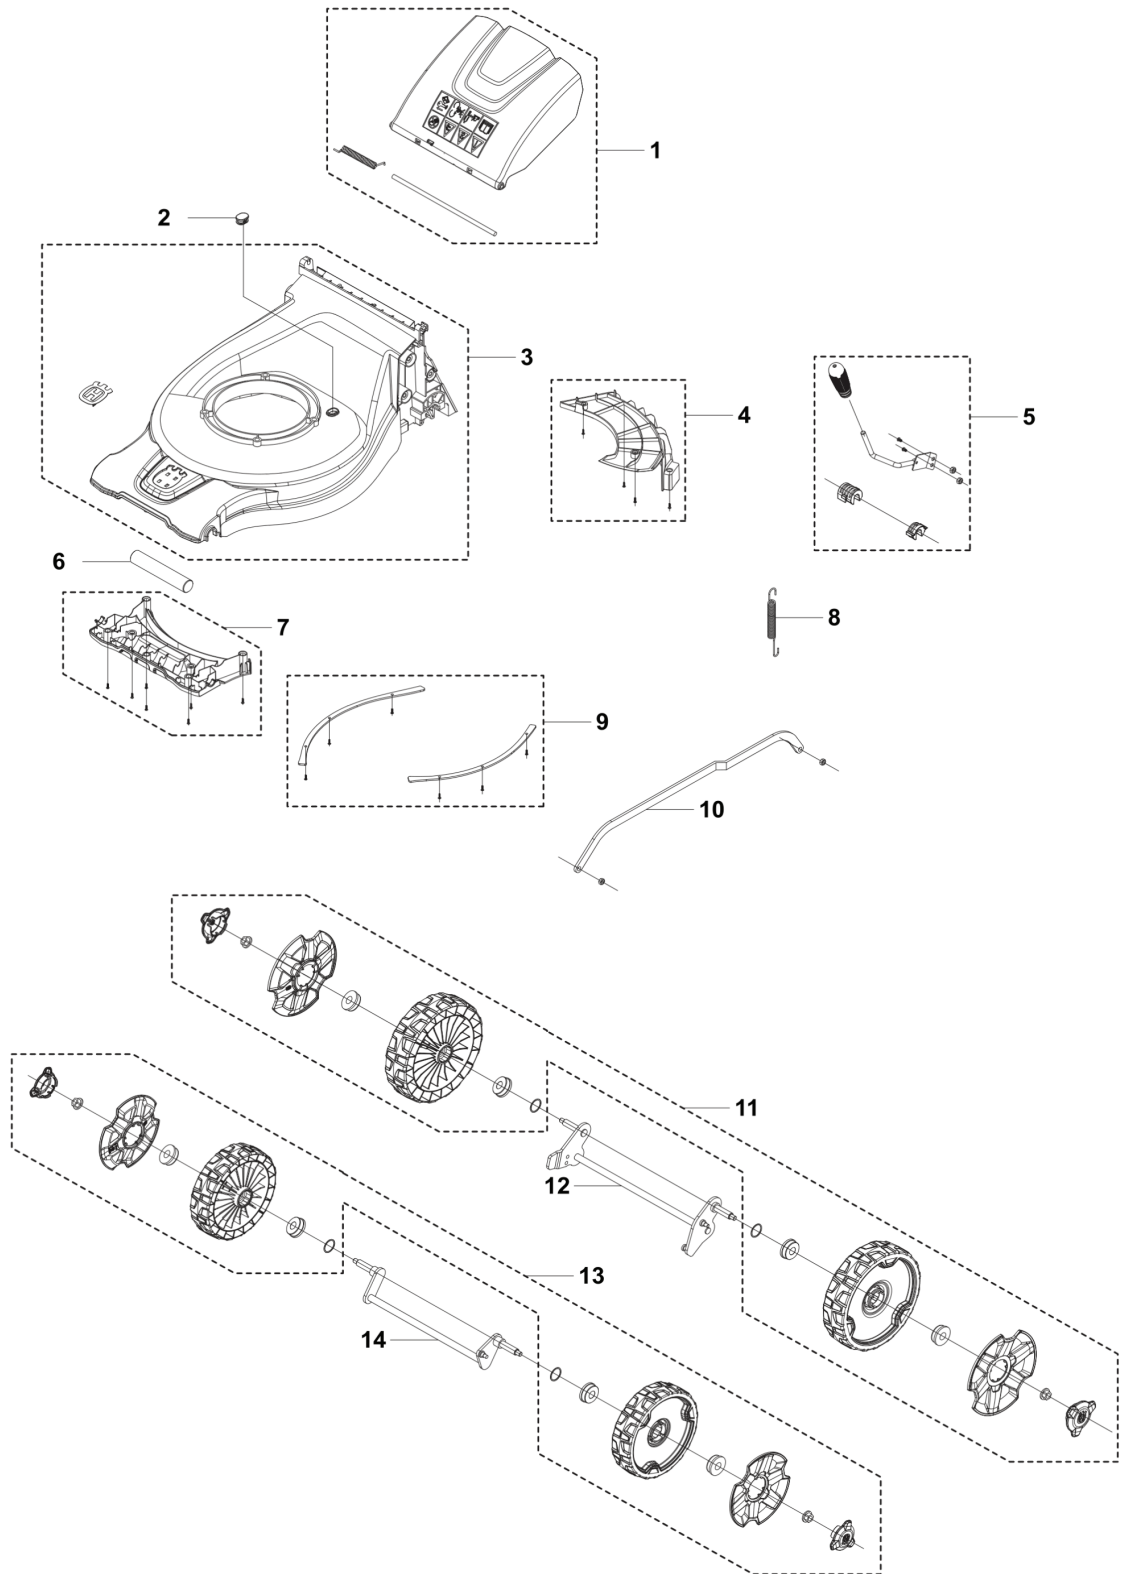

SPARE PARTS CATALOGUE
: HUSQVARNA LC137I WITHOUT BATTERY AND CHARGER

Spare Parts List

SPARE PARTS LIST

LC 137i
HANDLE

REF.	PART NO.	DESCRIPTION	REMARK	QTY.	KIT
1	531146751	BAIL ARM ASSY		1	
2	531146758	HANDLE TUBE	UPPER HANDLE	1	
3	531146750	SEAT BRACKET ASSY		1	
4	531146749	SWITCHBOX ASSY		1	
5	531146757	WIRE	HANDLE CONTROL	1	
6	531146759	HANDLE TUBE	LOWER HANDLE	1	
7	531146762	KNOB ASSY	Knob	1	
8	599349379	CLIP	Cable Clip	1	
9	529596001	KNOB ASSY	Knob	2	
10	531146748	HANDLE SUPPORT ASSY		1	

LC 137i
POWER HEAD

REF.	PART NO.	DESCRIPTION	REMARK	QTY.	KIT
1	531146731	COVER KIT	BATTERY LID KIT	1	
2	501490101	KEY		1	
3	531146733	BATTERY BOX		1	
4	531146732	WIRE	WIRE KIT	1	
5	531146734	MOTOR KIT	500W, 36V, BLDC, Single Phase	1	
6	531146735	CONTROL		1	
7	531146736	COVER KIT	POWER UNIT LOWER COVER	1	
8	531146742	INSTALLATION KIT		1	
9	531146741	BLADE SUPPORT		1	
10	529441701	BLADE		1	

LC 137i
GRASS BAG

REF.	PART NO.	DESCRIPTION	REMARK	QTY.	KIT
1	531146755	HOLDER	GRASSBAG HOLDER	1	
2	531146756	GRASSBAG		1	

LC 137i
ACCESSORIES

REF.	PART NO.	DESCRIPTION	REMARK	QTY.	KIT
1	599831201	MULCH KIT		1	
2	529441610	BLADE		1	

LC 137i
DECK

REF.	PART NO.	DESCRIPTION	REMARK	QTY.	KIT
1	531146746	FLAP	REAR FLAP	1	
2	531146761	PLUG	RUBBER PLUG	1	
3	531146744	CHASSIS		1	
4	531146743	COVER KIT	BELT PROTECTION COVER	1	
5	531146747	HEIGHT ADJUSTER		1	
6	531146739	WEIGHT		1	
7	531146740	COVER KIT	BASE COVER	1	
8	531146754	SPRING		1	
9	531146745	BAR	STRENGTH BAR	1	
10	531146753	CONNECTION ROD		1	
11	599349422	WHEEL	REAR WHEEL	1	
12	531146752	AXLE	REAR AXLE	1	
13	531146737	WHEEL KIT		1	
14	531146738	AXLE	FRONT AXLE	1	