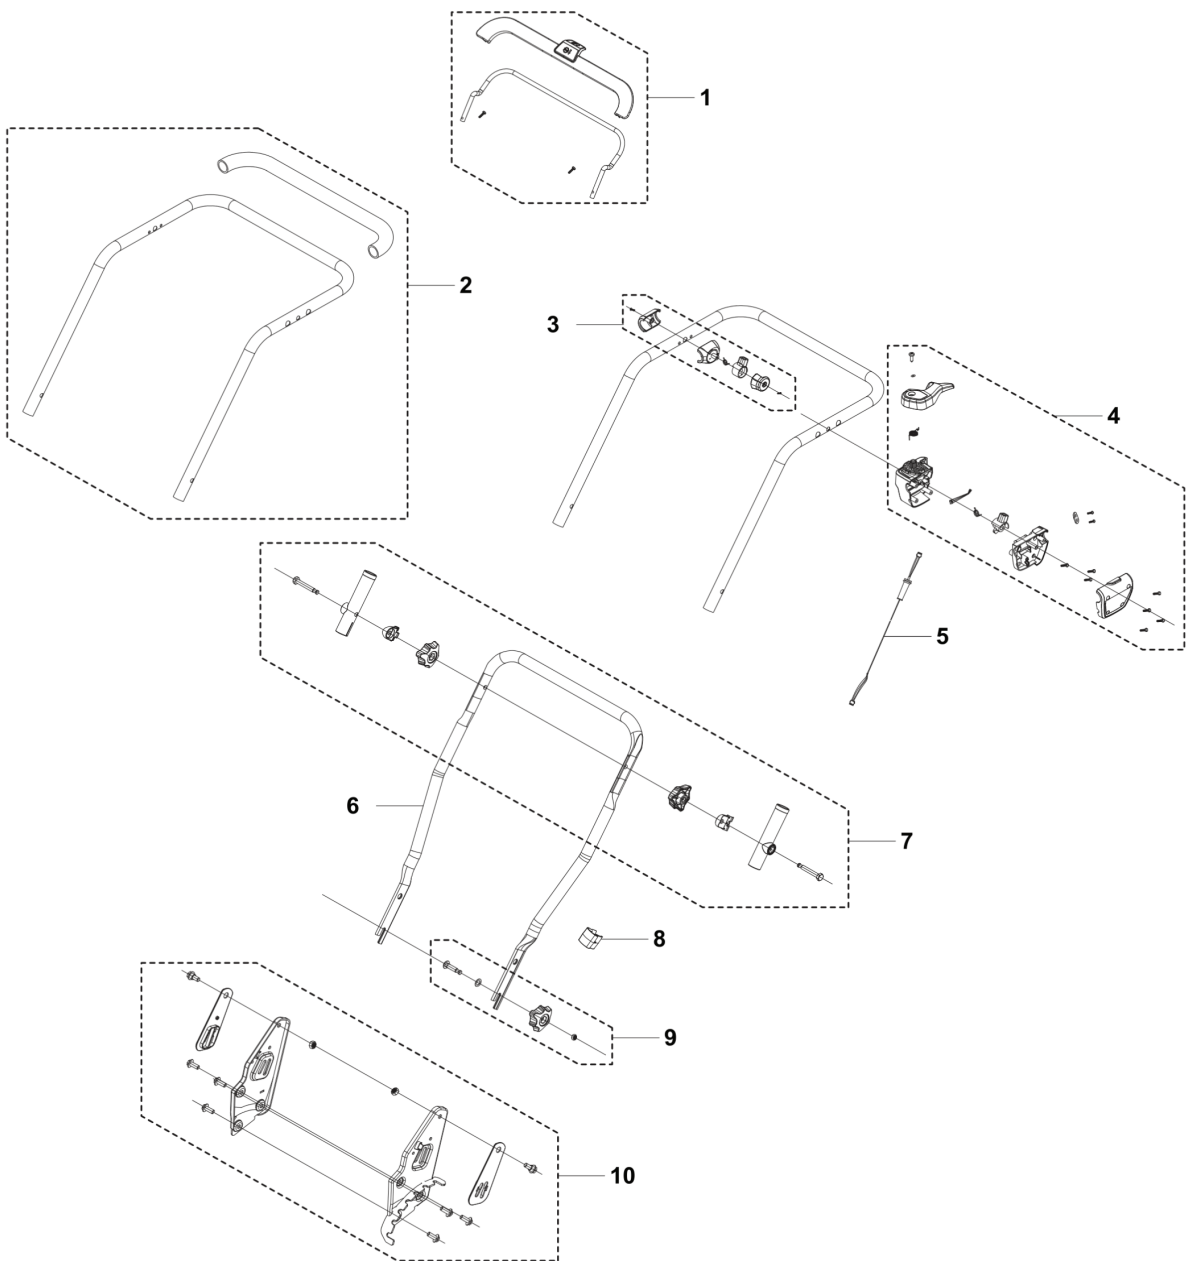

SPARE PARTS CATALOGUE
: HUSQVARNA LC137I WITHOUT BATTERY AND CHARGER

Spare Parts List

SPARE PARTS LIST

LC 137i
HANDLE

REF.	PART NO.	DESCRIPTION	REMARK	QTY.	KIT
1	531146751	BAIL ARM ASSY		1	
2	531146758	HANDLE TUBE	UPPER HANDLE	1	
3	531146750	SEAT BRACKET ASSY		1	
4	531146749	SWITCHBOX ASSY		1	
5	531146757	WIRE	HANDLE CONTROL	1	
6	531146759	HANDLE TUBE	LOWER HANDLE	1	
7	531146762	KNOB ASSY	Knob	1	
8	599349379	CLIP	Cable Clip	1	
9	529596001	KNOB ASSY	Knob	2	
10	531146748	HANDLE SUPPORT ASSY		1	

LC 137i
POWER HEAD

REF.	PART NO.	DESCRIPTION	REMARK	QTY.	KIT
1	531146731	COVER KIT	BATTERY LID KIT	1	
2	501490101	KEY		1	
3	531146733	BATTERY BOX		1	
4	531146732	WIRE	WIRE KIT	1	
5	531146734	MOTOR KIT	500W, 36V, BLDC, Single Phase	1	
6	531146735	CONTROL		1	
7	531146736	COVER KIT	POWER UNIT LOWER COVER	1	
8	531146742	INSTALLATION KIT		1	
9	531146741	BLADE SUPPORT		1	
10	529441701	BLADE		1	

LC 137i
GRASS BAG

REF.	PART NO.	DESCRIPTION	REMARK	QTY.	KIT
1	531146755	HOLDER	GRASSBAG HOLDER	1	
2	531146756	GRASSBAG		1	

LC 137i
ACCESSORIES

REF.	PART NO.	DESCRIPTION	REMARK	QTY.	KIT
1	599831201	MULCH KIT		1	
2	529441610	BLADE		1	

LC 137i
DECK

REF.	PART NO.	DESCRIPTION	REMARK	QTY.	KIT
1	531146746	FLAP	REAR FLAP	1	
2	531146761	PLUG	RUBBER PLUG	1	
3	531146744	CHASSIS		1	
4	531146743	COVER KIT	BELT PROTECTION COVER	1	
5	531146747	HEIGHT ADJUSTER		1	
6	531146739	WEIGHT		1	
7	531146740	COVER KIT	BASE COVER	1	
8	531146754	SPRING		1	
9	531146745	BAR	STRENGTH BAR	1	
10	531146753	CONNECTION ROD		1	
11	599349422	WHEEL	REAR WHEEL	1	
12	531146752	AXLE	REAR AXLE	1	
13	531146737	WHEEL KIT		1	
14	531146738	AXLE	FRONT AXLE	1	