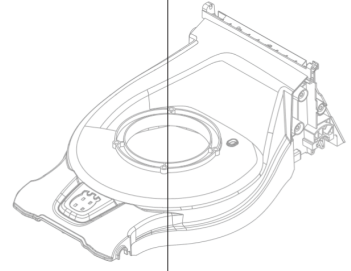

SPARE PARTS CATALOGUE
: HUSQVARNA LC137I WITHOUT BATTERY AND CHARGER

Spare Parts List

SPARE PARTS LIST

LC 137i
HANDLE

REF.	PART NO.	DESCRIPTION	REMARK	QTY.	KIT
1	531146751	BAIL ARM ASSY		1	
2	531146758	HANDLE TUBE	UPPER HANDLE	1	
3	531146750	SEAT BRACKET ASSY		1	
4	531146749	SWITCHBOX ASSY		1	
5	531146757	WIRE	HANDLE CONTROL	1	
6	531146759	HANDLE TUBE	LOWER HANDLE	1	
7	531146762	KNOB ASSY	Knob	1	
8	599349379	CLIP	Cable Clip	1	
9	529596001	KNOB ASSY	Knob	2	
10	531146748	HANDLE SUPPORT ASSY		1	

LC 137i
POWER HEAD

REF.	PART NO.	DESCRIPTION	REMARK	QTY.	KIT
1	531146731	COVER KIT	BATTERY LID KIT	1	
2	501490101	KEY		1	
3	531146733	BATTERY BOX		1	
4	531146732	WIRE	WIRE KIT	1	
5	531146734	MOTOR KIT	500W, 36V, BLDC, Single Phase	1	
6	531146735	CONTROL		1	
7	531146736	COVER KIT	POWER UNIT LOWER COVER	1	
8	531146742	INSTALLATION KIT		1	
9	531146741	BLADE SUPPORT		1	
10	529441701	BLADE		1	

LC 137i
DECK

REF.	PART NO.	DESCRIPTION	REMARK	QTY.	KIT
1	531146746	FLAP	REAR FLAP	1	
2	531146761	PLUG	RUBBER PLUG	1	
3	531146744	CHASSIS		1	
4	531146743	COVER KIT	BELT PROTECTION COVER	1	
5	531146747	HEIGHT ADJUSTER		1	
6	531146739	WEIGHT		1	
7	531146740	COVER KIT	BASE COVER	1	
8	531146754	SPRING		1	
9	531146745	BAR	STRENGTH BAR	1	
10	531146753	CONNECTION ROD		1	
11	599349422	WHEEL	REAR WHEEL	1	
12	531146752	AXLE	REAR AXLE	1	
13	531146737	WHEEL KIT		1	
14	531146738	AXLE	FRONT AXLE	1	