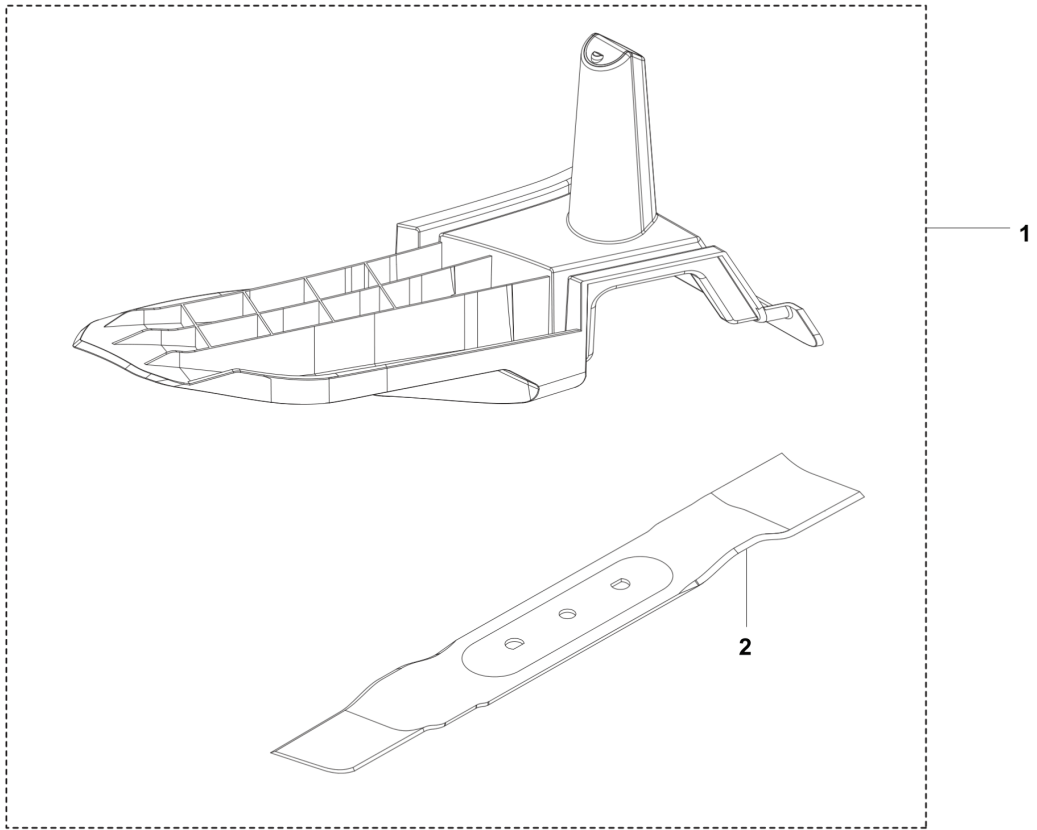

LC 137i
ACCESSORIES

REF.	PART NO.	DESCRIPTION	REMARK	QTY.	KIT
1	599831201	MULCH KIT		1	
2	529441610	BLADE		1