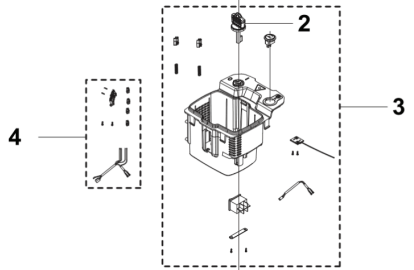

SPARE PARTS CATALOGUE
: HUSQVARNA LC137I WITHOUT BATTERY AND CHARGER

Spare Parts List

SPARE PARTS LIST

LC 137i
HANDLE

REF.	PART NO.	DESCRIPTION	REMARK	QTY.	KIT
1	531146751	BAIL ARM ASSY		1	
2	531146758	HANDLE TUBE	UPPER HANDLE	1	
3	531146750	SEAT BRACKET ASSY		1	
4	531146749	SWITCHBOX ASSY		1	
5	531146757	WIRE	HANDLE CONTROL	1	
6	531146759	HANDLE TUBE	LOWER HANDLE	1	
7	531146762	KNOB ASSY	Knob	1	
8	599349379	CLIP	Cable Clip	1	
9	529596001	KNOB ASSY	Knob	2	
10	531146748	HANDLE SUPPORT ASSY		1	

LC 137i
POWER HEAD

REF.	PART NO.	DESCRIPTION	REMARK	QTY.	KIT
1	531146731	COVER KIT	BATTERY LID KIT	1	
2	501490101	KEY		1	
3	531146733	BATTERY BOX		1	
4	531146732	WIRE	WIRE KIT	1	
5	531146734	MOTOR KIT	500W, 36V, BLDC, Single Phase	1	
6	531146735	CONTROL		1	
7	531146736	COVER KIT	POWER UNIT LOWER COVER	1	
8	531146742	INSTALLATION KIT		1	
9	531146741	BLADE SUPPORT		1	
10	529441701	BLADE		1	

LC 137i
GRASS BAG

REF.	PART NO.	DESCRIPTION	REMARK	QTY.	KIT
1	531146755	HOLDER	GRASSBAG HOLDER	1	
2	531146756	GRASSBAG		1	

LC 137i
ACCESSORIES

REF.	PART NO.	DESCRIPTION	REMARK	QTY.	KIT
1	599831201	MULCH KIT		1	
2	529441610	BLADE		1	

LC 137i
DECK

REF.	PART NO.	DESCRIPTION	REMARK	QTY.	KIT
1	531146746	FLAP	REAR FLAP	1	
2	531146761	PLUG	RUBBER PLUG	1	
3	531146744	CHASSIS		1	
4	531146743	COVER KIT	BELT PROTECTION COVER	1	
5	531146747	HEIGHT ADJUSTER		1	
6	531146739	WEIGHT		1	
7	531146740	COVER KIT	BASE COVER	1	
8	531146754	SPRING		1	
9	531146745	BAR	STRENGTH BAR	1	
10	531146753	CONNECTION ROD		1	
11	599349422	WHEEL	REAR WHEEL	1	
12	531146752	AXLE	REAR AXLE	1	
13	531146737	WHEEL KIT		1	
14	531146738	AXLE	FRONT AXLE	1	