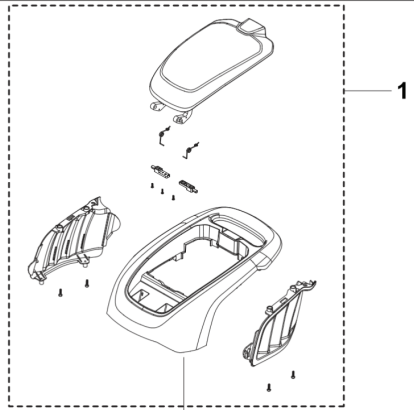

SPARE PARTS CATALOGUE
: HUSQVARNA LC137I WITHOUT BATTERY AND CHARGER

Spare Parts List

SPARE PARTS LIST

LC 137i
HANDLE

REF.	PART NO.	DESCRIPTION	REMARK	QTY.	KIT
1	531146751	BAIL ARM ASSY		1	
2	531146758	HANDLE TUBE	UPPER HANDLE	1	
3	531146750	SEAT BRACKET ASSY		1	
4	531146749	SWITCHBOX ASSY		1	
5	531146757	WIRE	HANDLE CONTROL	1	
6	531146759	HANDLE TUBE	LOWER HANDLE	1	
7	531146762	KNOB ASSY	Knob	1	
8	599349379	CLIP	Cable Clip	1	
9	529596001	KNOB ASSY	Knob	2	
10	531146748	HANDLE SUPPORT ASSY		1	

LC 137i
POWER HEAD

REF.	PART NO.	DESCRIPTION	REMARK	QTY.	KIT
1	531146731	COVER KIT	BATTERY LID KIT	1	
2	501490101	KEY		1	
3	531146733	BATTERY BOX		1	
4	531146732	WIRE	WIRE KIT	1	
5	531146734	MOTOR KIT	500W, 36V, BLDC, Single Phase	1	
6	531146735	CONTROL		1	
7	531146736	COVER KIT	POWER UNIT LOWER COVER	1	
8	531146742	INSTALLATION KIT		1	
9	531146741	BLADE SUPPORT		1	
10	529441701	BLADE		1	

LC 137i
DECK

REF.	PART NO.	DESCRIPTION	REMARK	QTY.	KIT
1	531146746	FLAP	REAR FLAP	1	
2	531146761	PLUG	RUBBER PLUG	1	
3	531146744	CHASSIS		1	
4	531146743	COVER KIT	BELT PROTECTION COVER	1	
5	531146747	HEIGHT ADJUSTER		1	
6	531146739	WEIGHT		1	
7	531146740	COVER KIT	BASE COVER	1	
8	531146754	SPRING		1	
9	531146745	BAR	STRENGTH BAR	1	
10	531146753	CONNECTION ROD		1	
11	599349422	WHEEL	REAR WHEEL	1	
12	531146752	AXLE	REAR AXLE	1	
13	531146737	WHEEL KIT		1	
14	531146738	AXLE	FRONT AXLE	1	