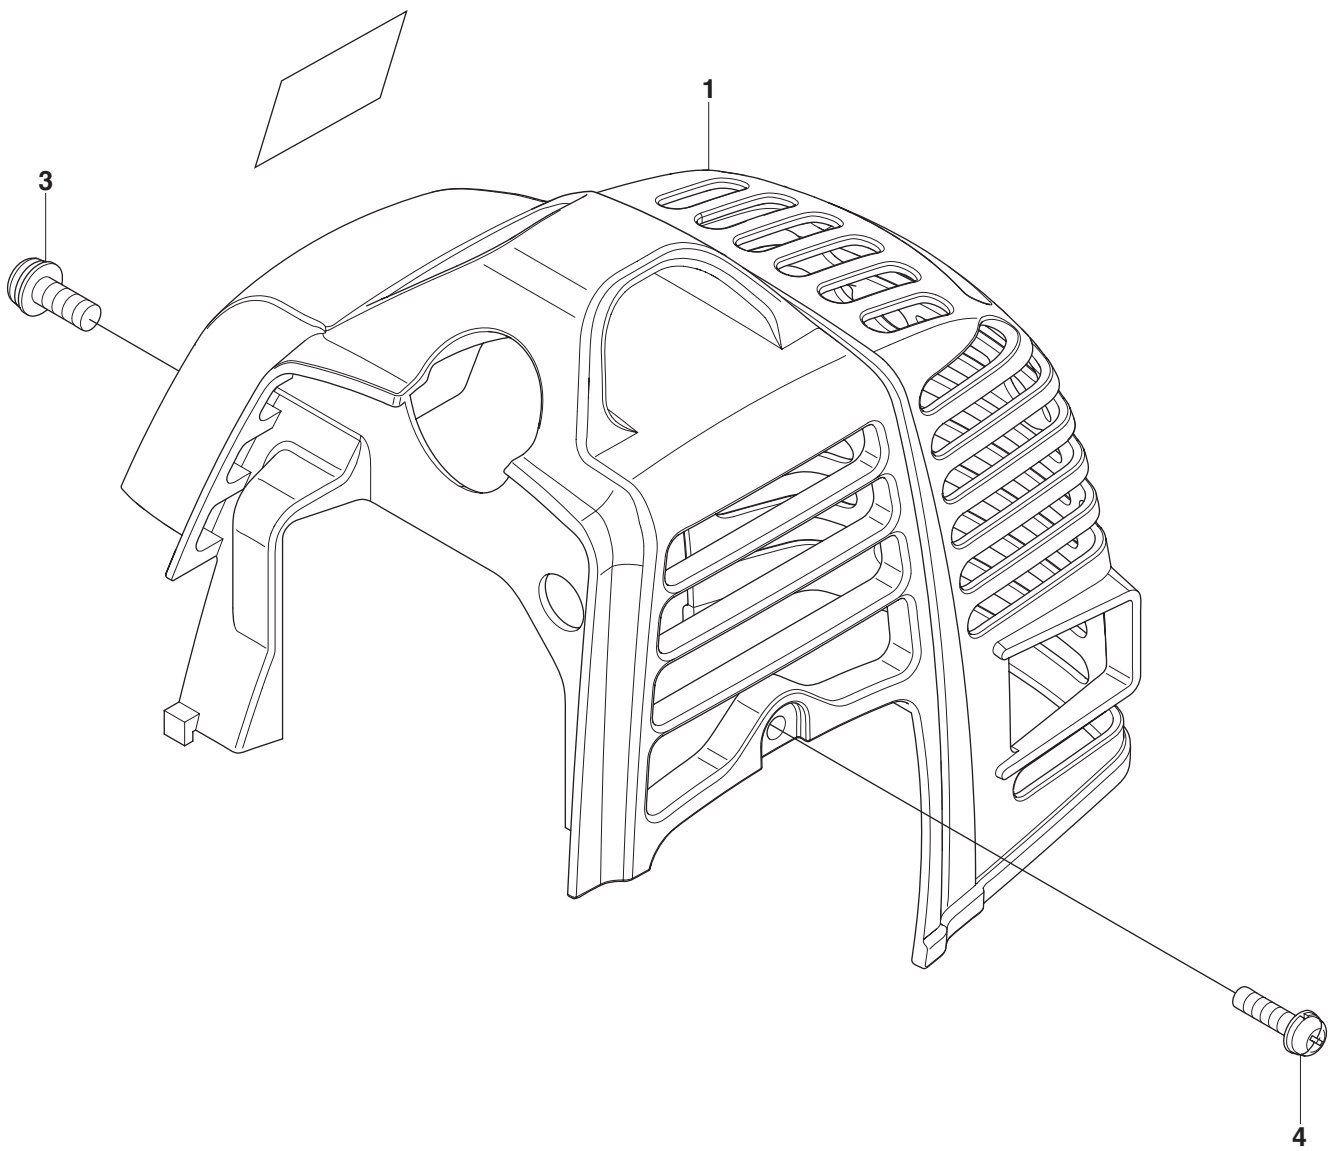

G 226R
CYLINDER COVER

CYLINDER COVER

Position	Article	Quantity	Notes	Kit
1	527 91 78-01	1		
2	527 91 87-01	1		
3	505 29 98-01	1		
4	512 36 10-01	1