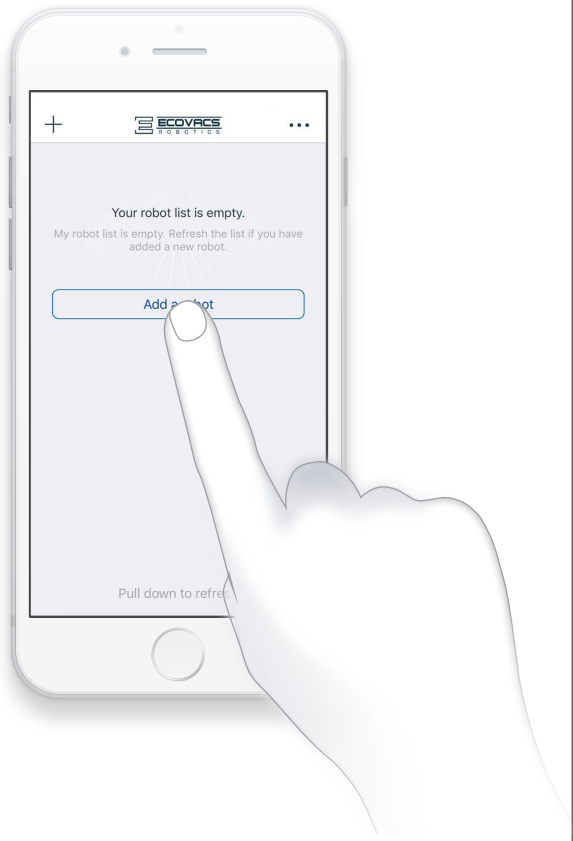

ECOVACS App

1

Q ECOVACS

✔ iOS 9.0 or later ✔ Android 4.0 or later

2

2.4GHz
Wi-Fi

3

2.4GHz
Wi-Fi

4

2.4GHz
Wi-Fi

Live Smart. Enjoy Life.